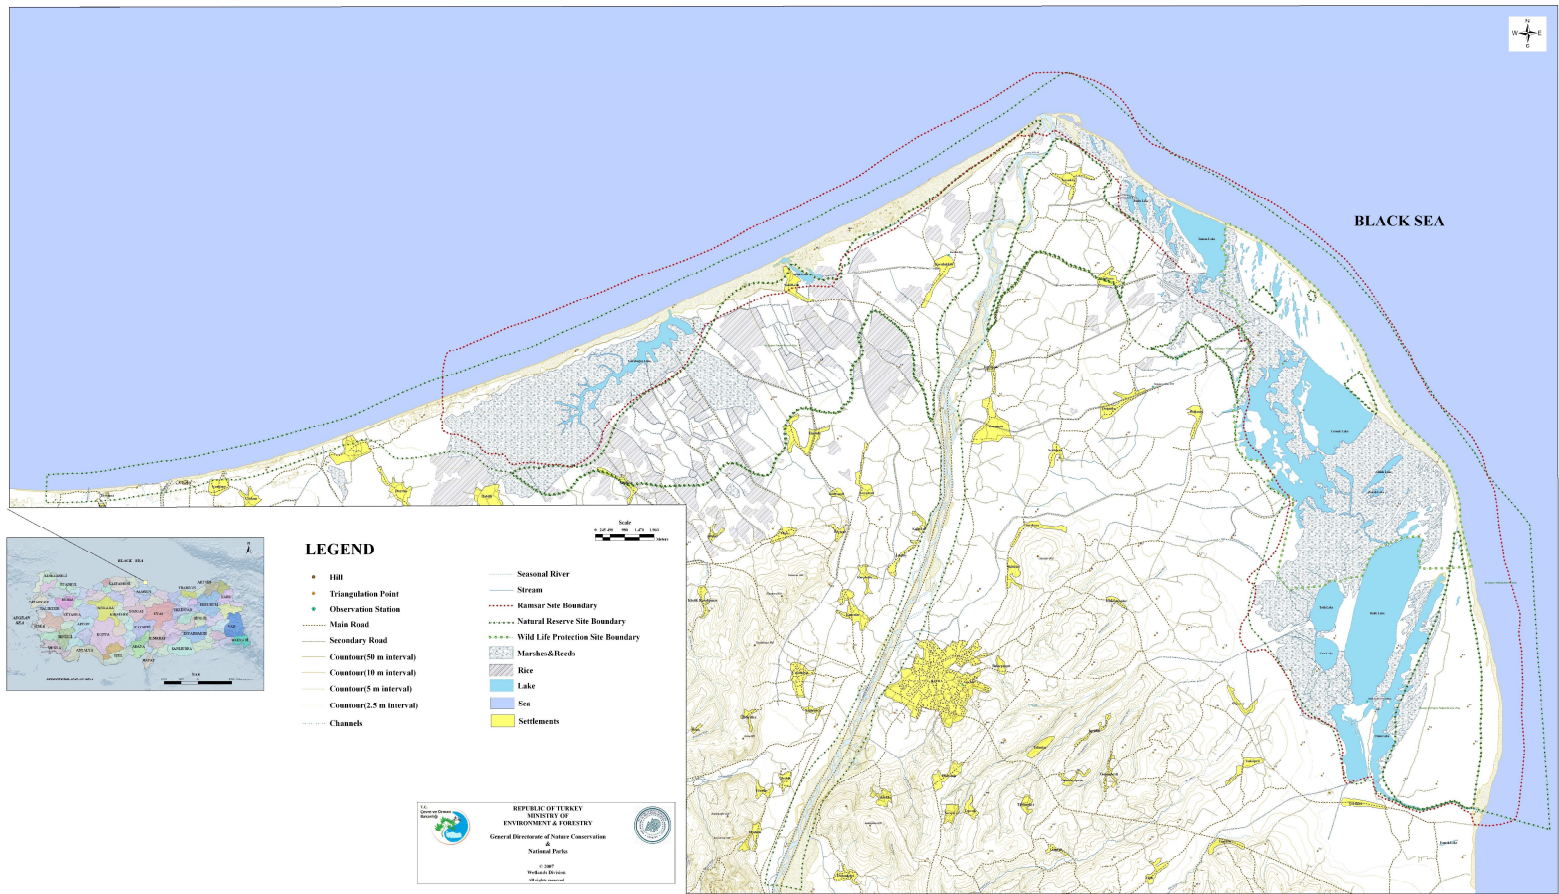

KIZILIRMAK DELTA'S RAMSAR SITE MAP

LEGEND

- Hill
- Triangulation Point
- Observation Station
- Main Road
- Secondary Road
- Contour(50 m interval)
- Contour(10 m interval)
- Contour(5 m interval)
- Contour(2.5 m interval)
- Channels
- Seasonal River
- Stream
- Ramsar Site Boundary
- Natural Reserve Site Boundary
- Wild Life Protection Site Boundary
- ▨ Marshes&Reeds
- ▨ Rice
- ▨ Lake
- ▨ Sea
- ▨ Settlements