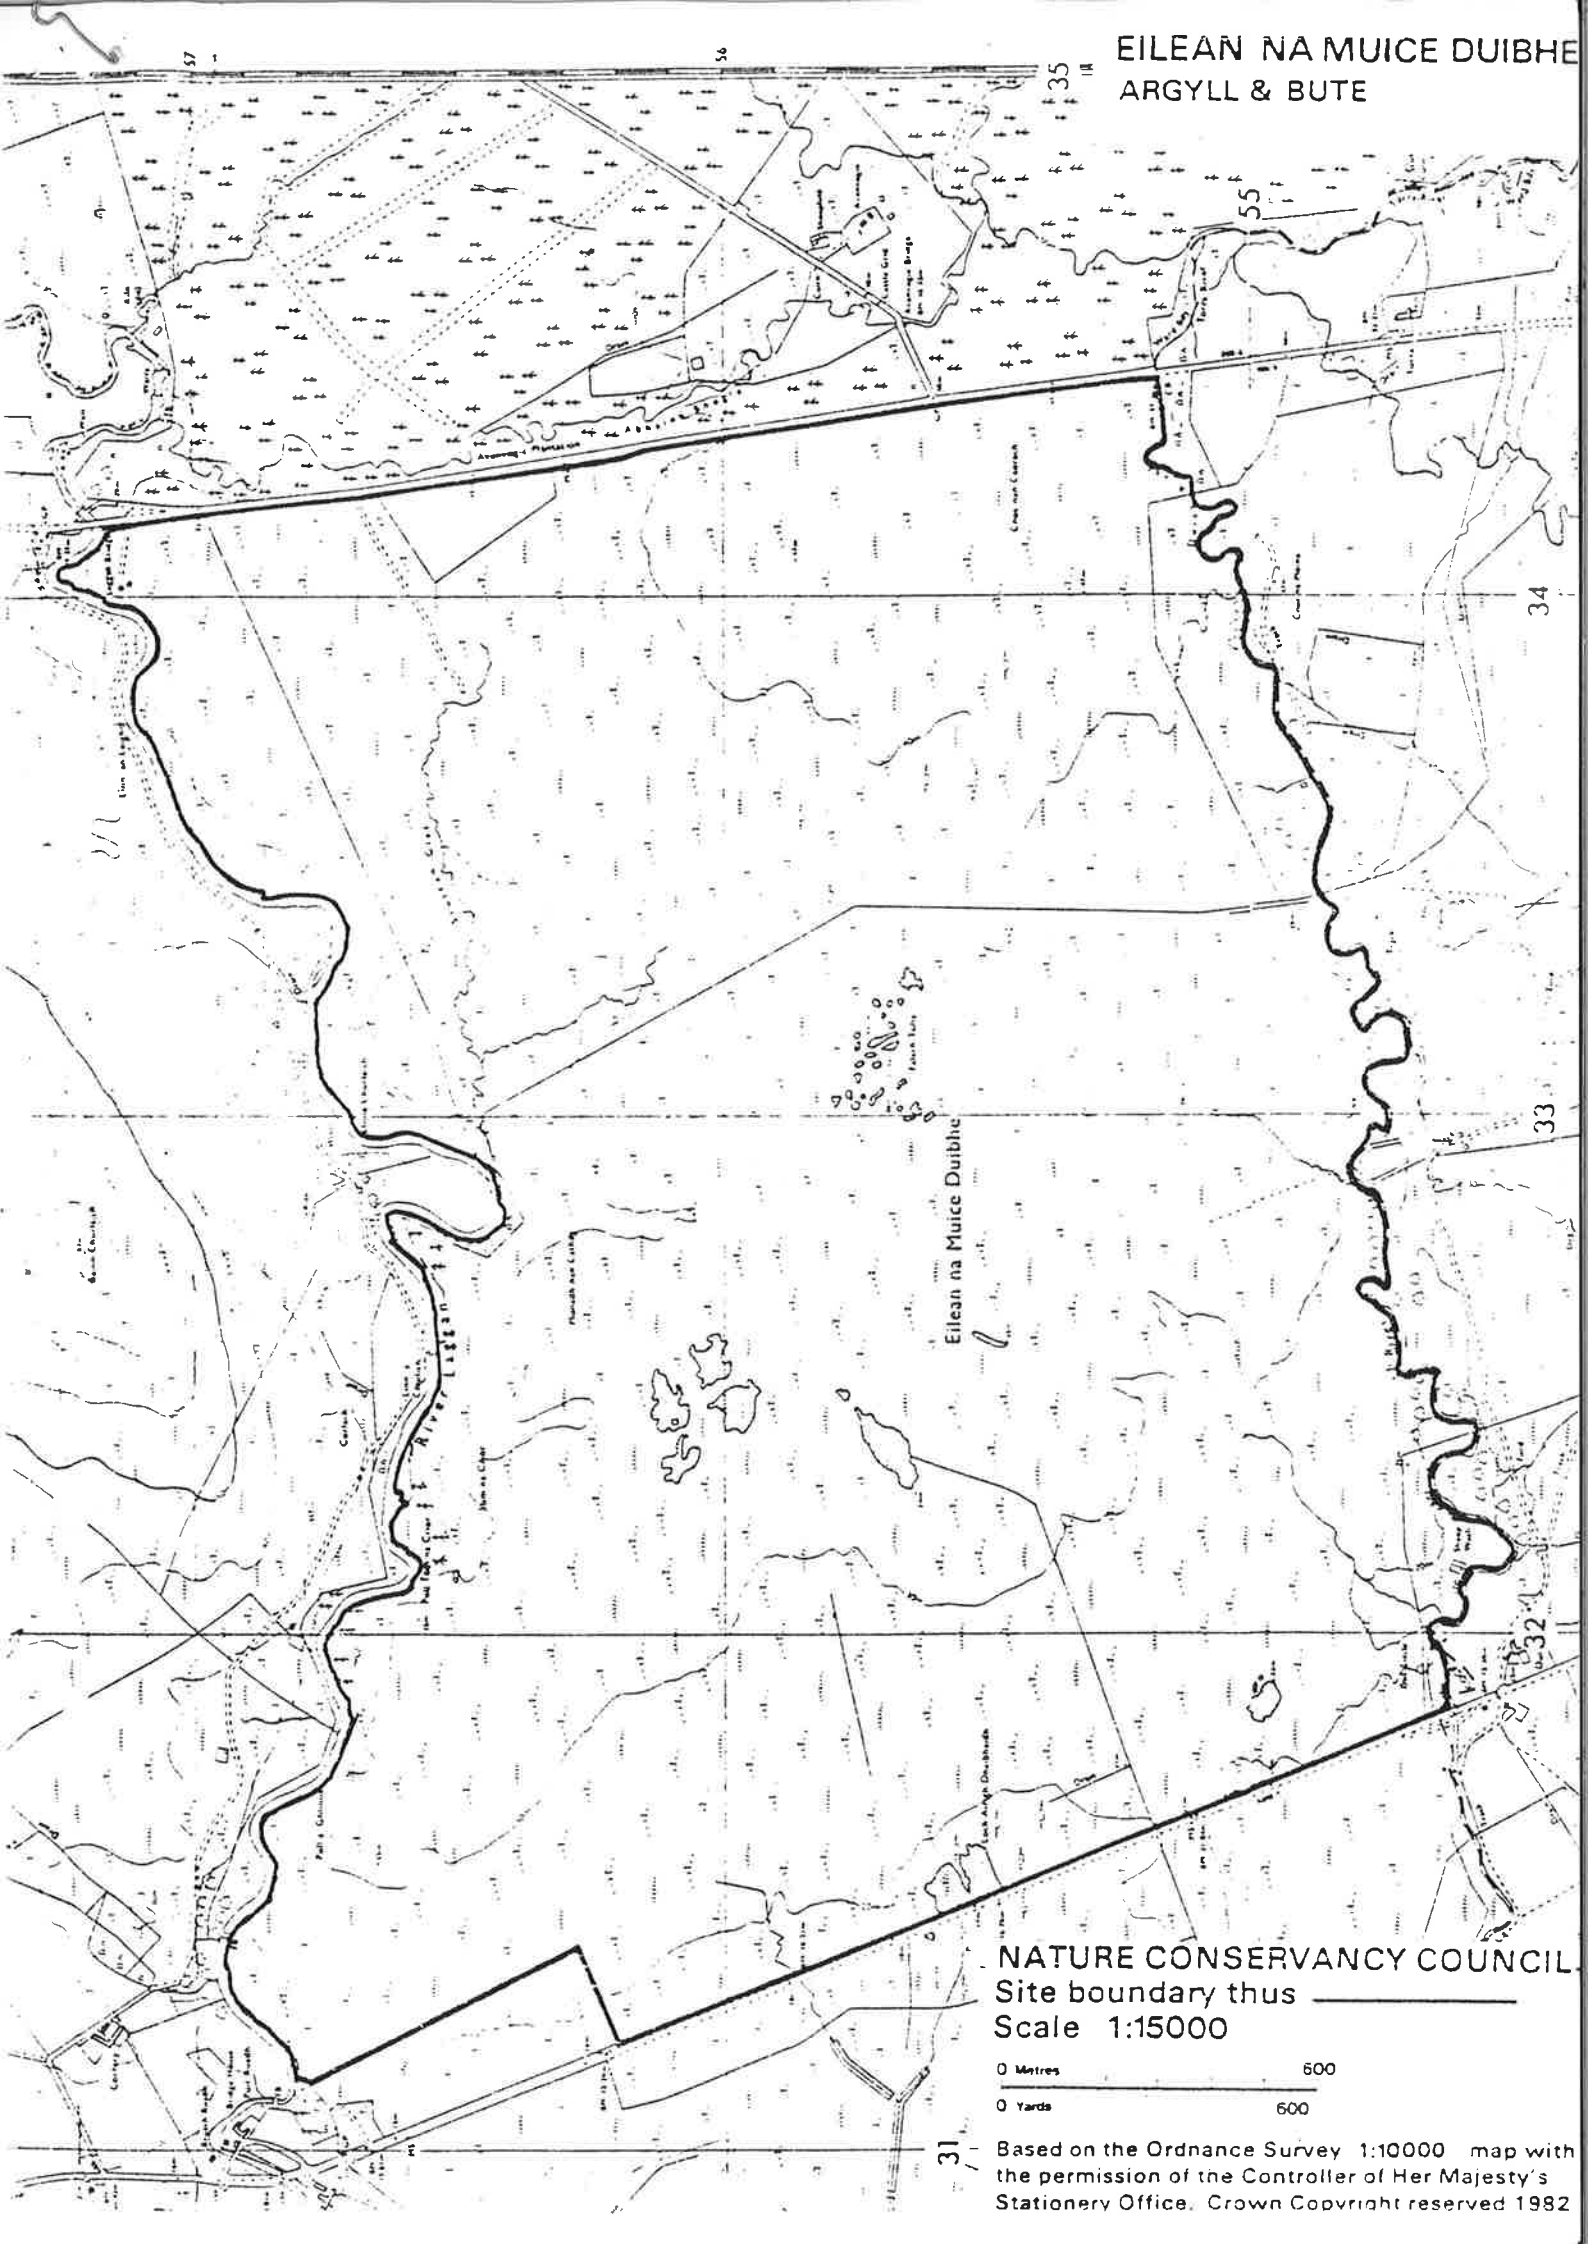

EILEAN NA MUICE DUIBHE
ARGYLL & BUTE

Eilean na Muice Duibhe

NATURE CONSERVANCY COUNCIL
Site boundary thus 
Scale 1:15000

0 Metres 600
0 Yards 600

Based on the Ordnance Survey 1:10000 map with the permission of the Controller of Her Majesty's Stationery Office. Crown Copyright reserved 1982