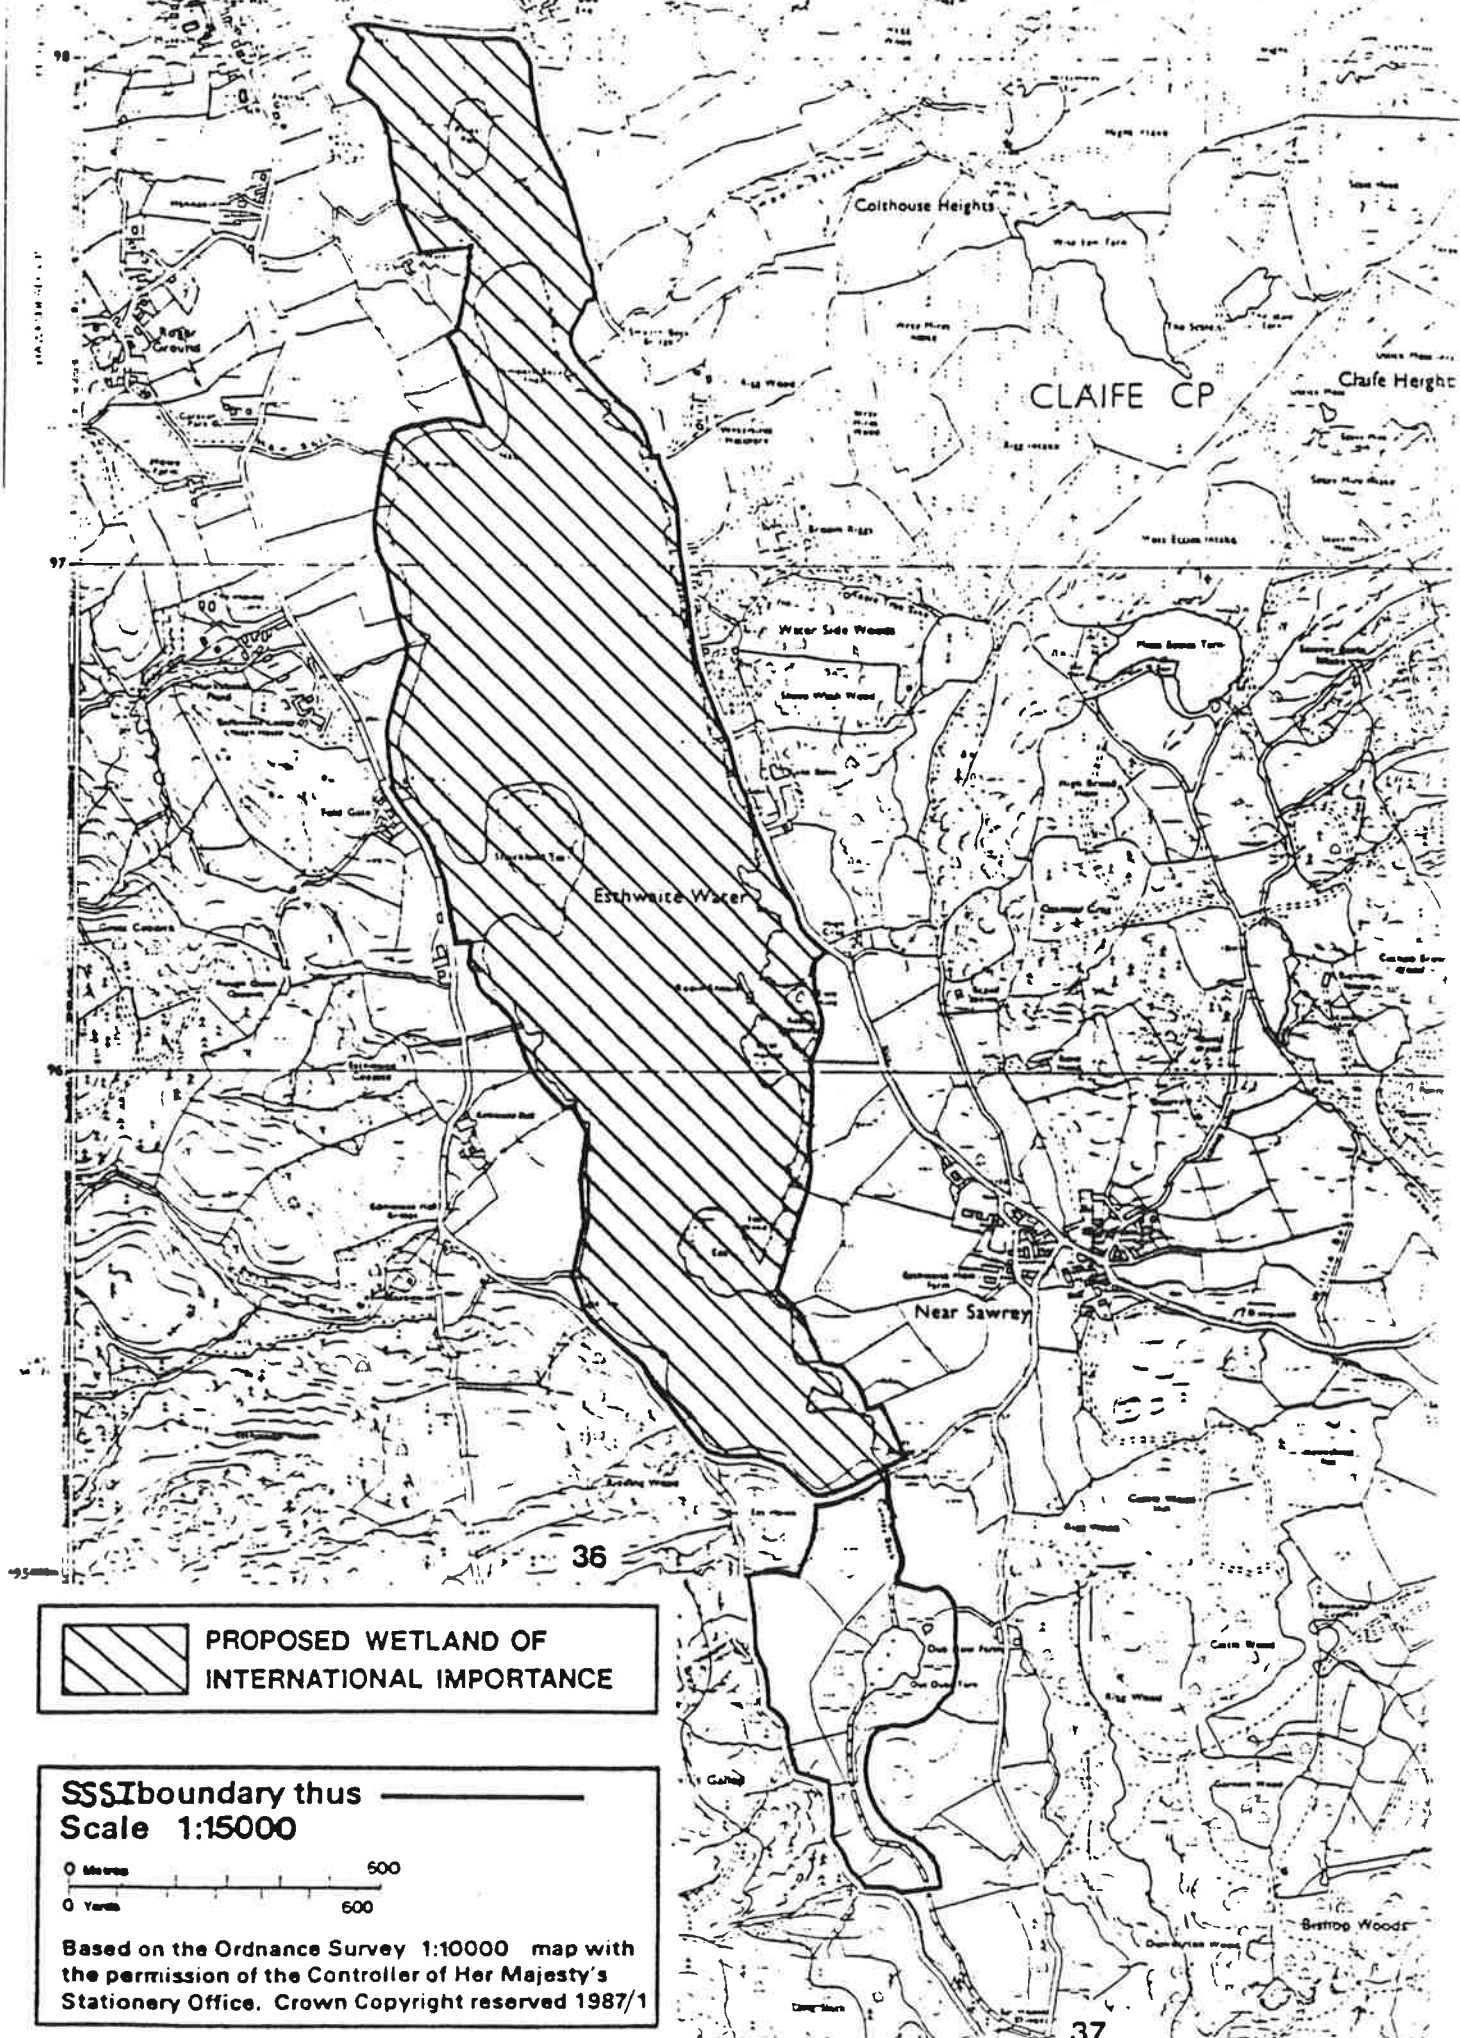

ESTHWAITE WATER: PROPOSED WETLAND OF INTERNATIONAL IMPORTANCE CUMBRIA

A

 PROPOSED WETLAND OF INTERNATIONAL IMPORTANCE

SSSI boundary thus 
 Scale 1:15000
 0 Metres 500
 0 Yards 600
 Based on the Ordnance Survey 1:10000 map with the permission of the Controller of Her Majesty's Stationery Office. Crown Copyright reserved 1987/1