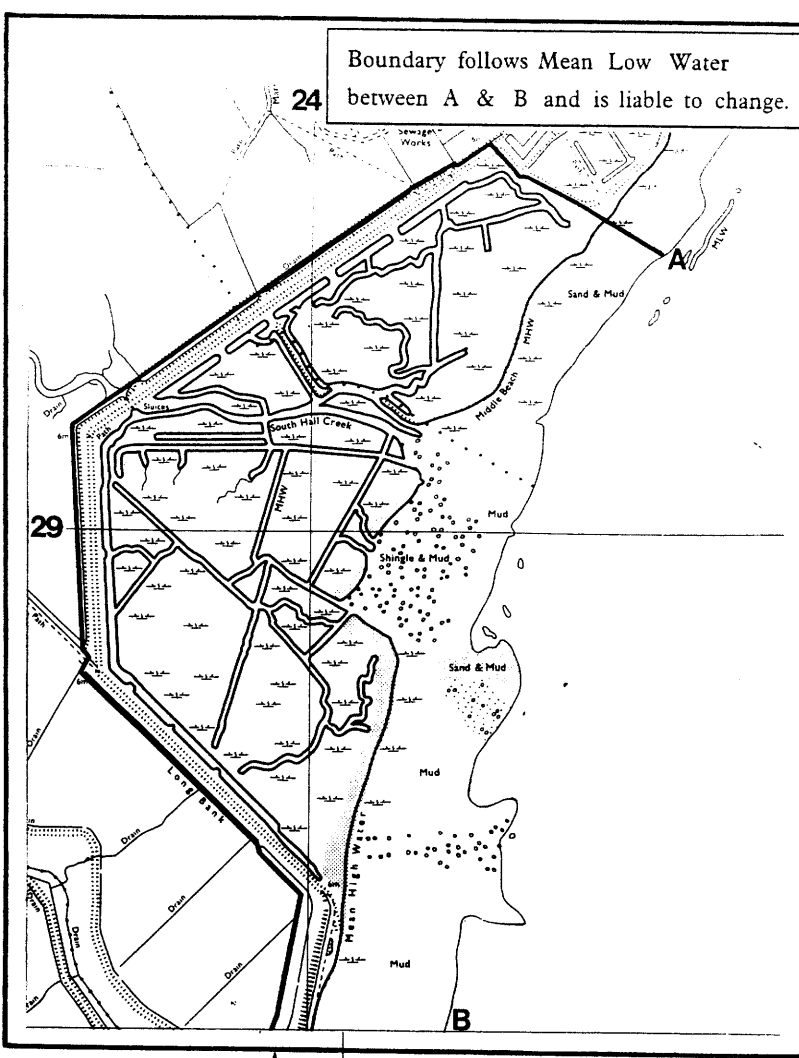

HAMFORD WATER SPA / RAMSAR SITE ESSEX

7UK463

Nature Conservancy Council for England
 SPA / RAMSAR site boundary thus 
 Scale 1:15 000
 0 metres 500 1500
 0 feet 1500
 Grid North
 © English Nature

DESIGNATED
 8 JUN 1993

Boundary follows Mean Low Water between C & D and is liable to change.

Boundary follows Mean Low Water between E & F and is liable to change.

BEAUMONT-CUM-MOZE CP

THORPE-LE-SOKEN CP

Thorpe-le-Soken

The Naze