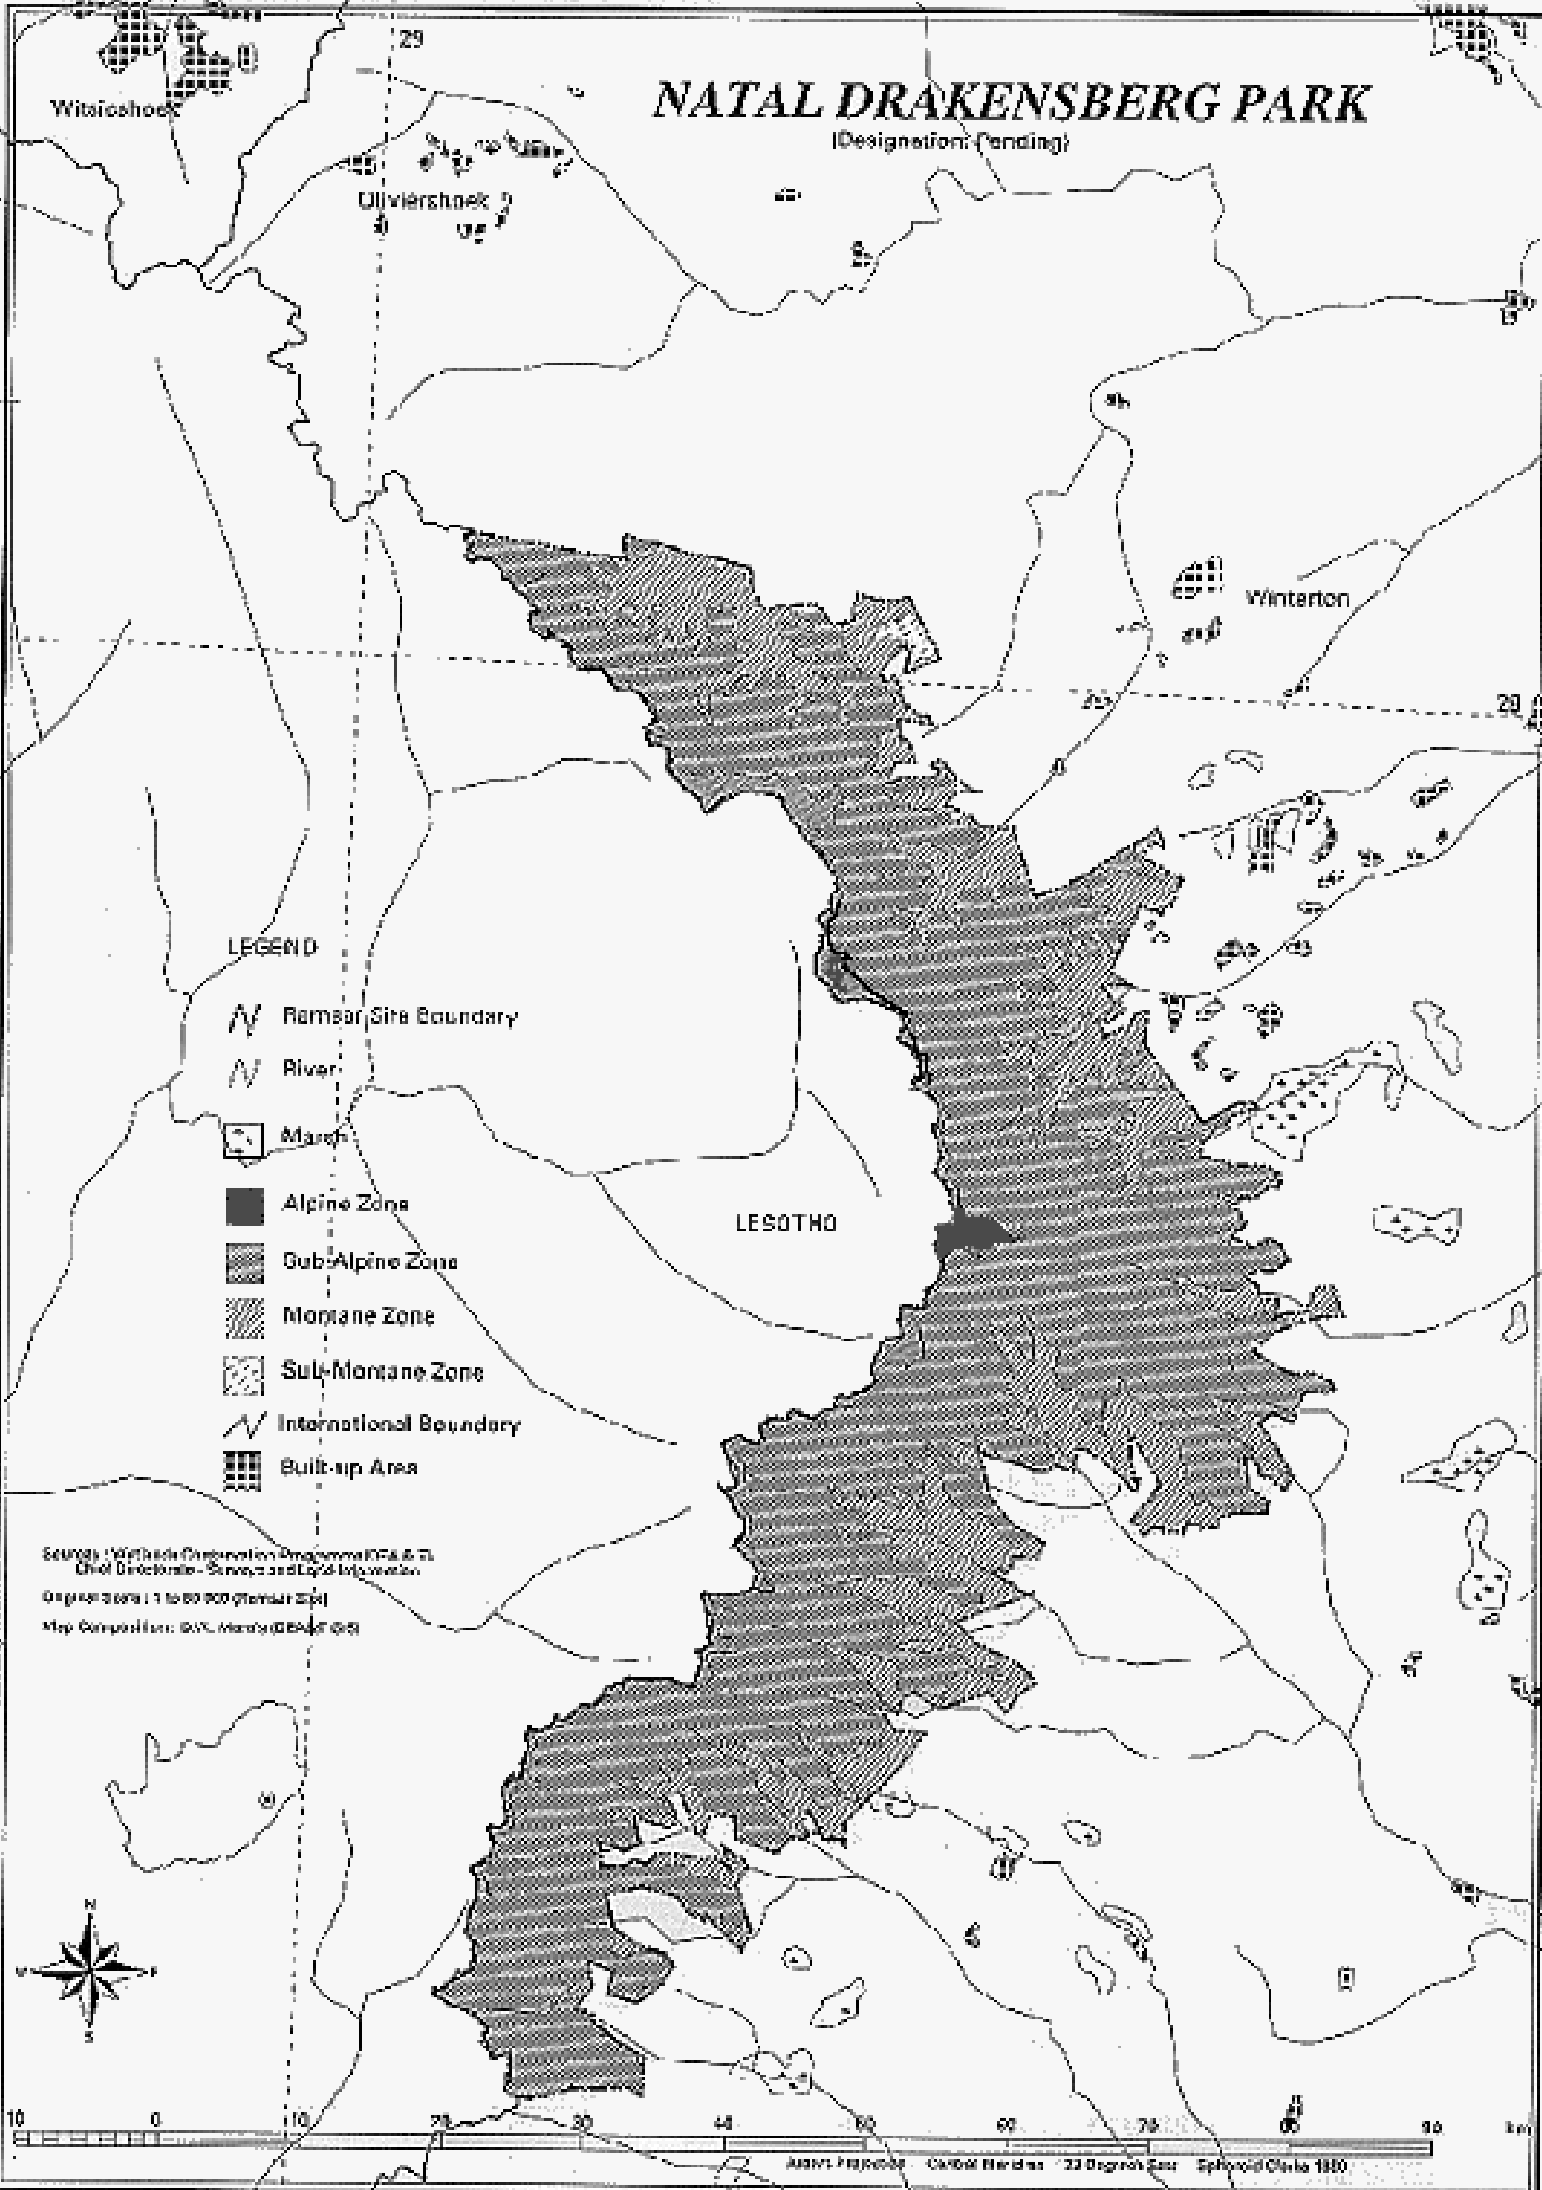

NATAL DRAKENSBERG PARK

(Designation: Pending)

LEGEND

-  Ramsar Site Boundary
-  River
-  Marsh
-  Alpine Zone
-  Sub-Alpine Zone
-  Montane Zone
-  Sub-Montane Zone
-  International Boundary
-  Built-up Area

SOURCES: Wildlife Conservation Programme (WCP) & SA
Wild Directorate - Survey and Log 2 Information

Original Scale: 1:50 000 (General Map)

Map Composition: GVS, March 1988 (GVS)

AGRS: Projection: UTM, Meridian: 23 Degree East, Spheroid: Clarke 1880