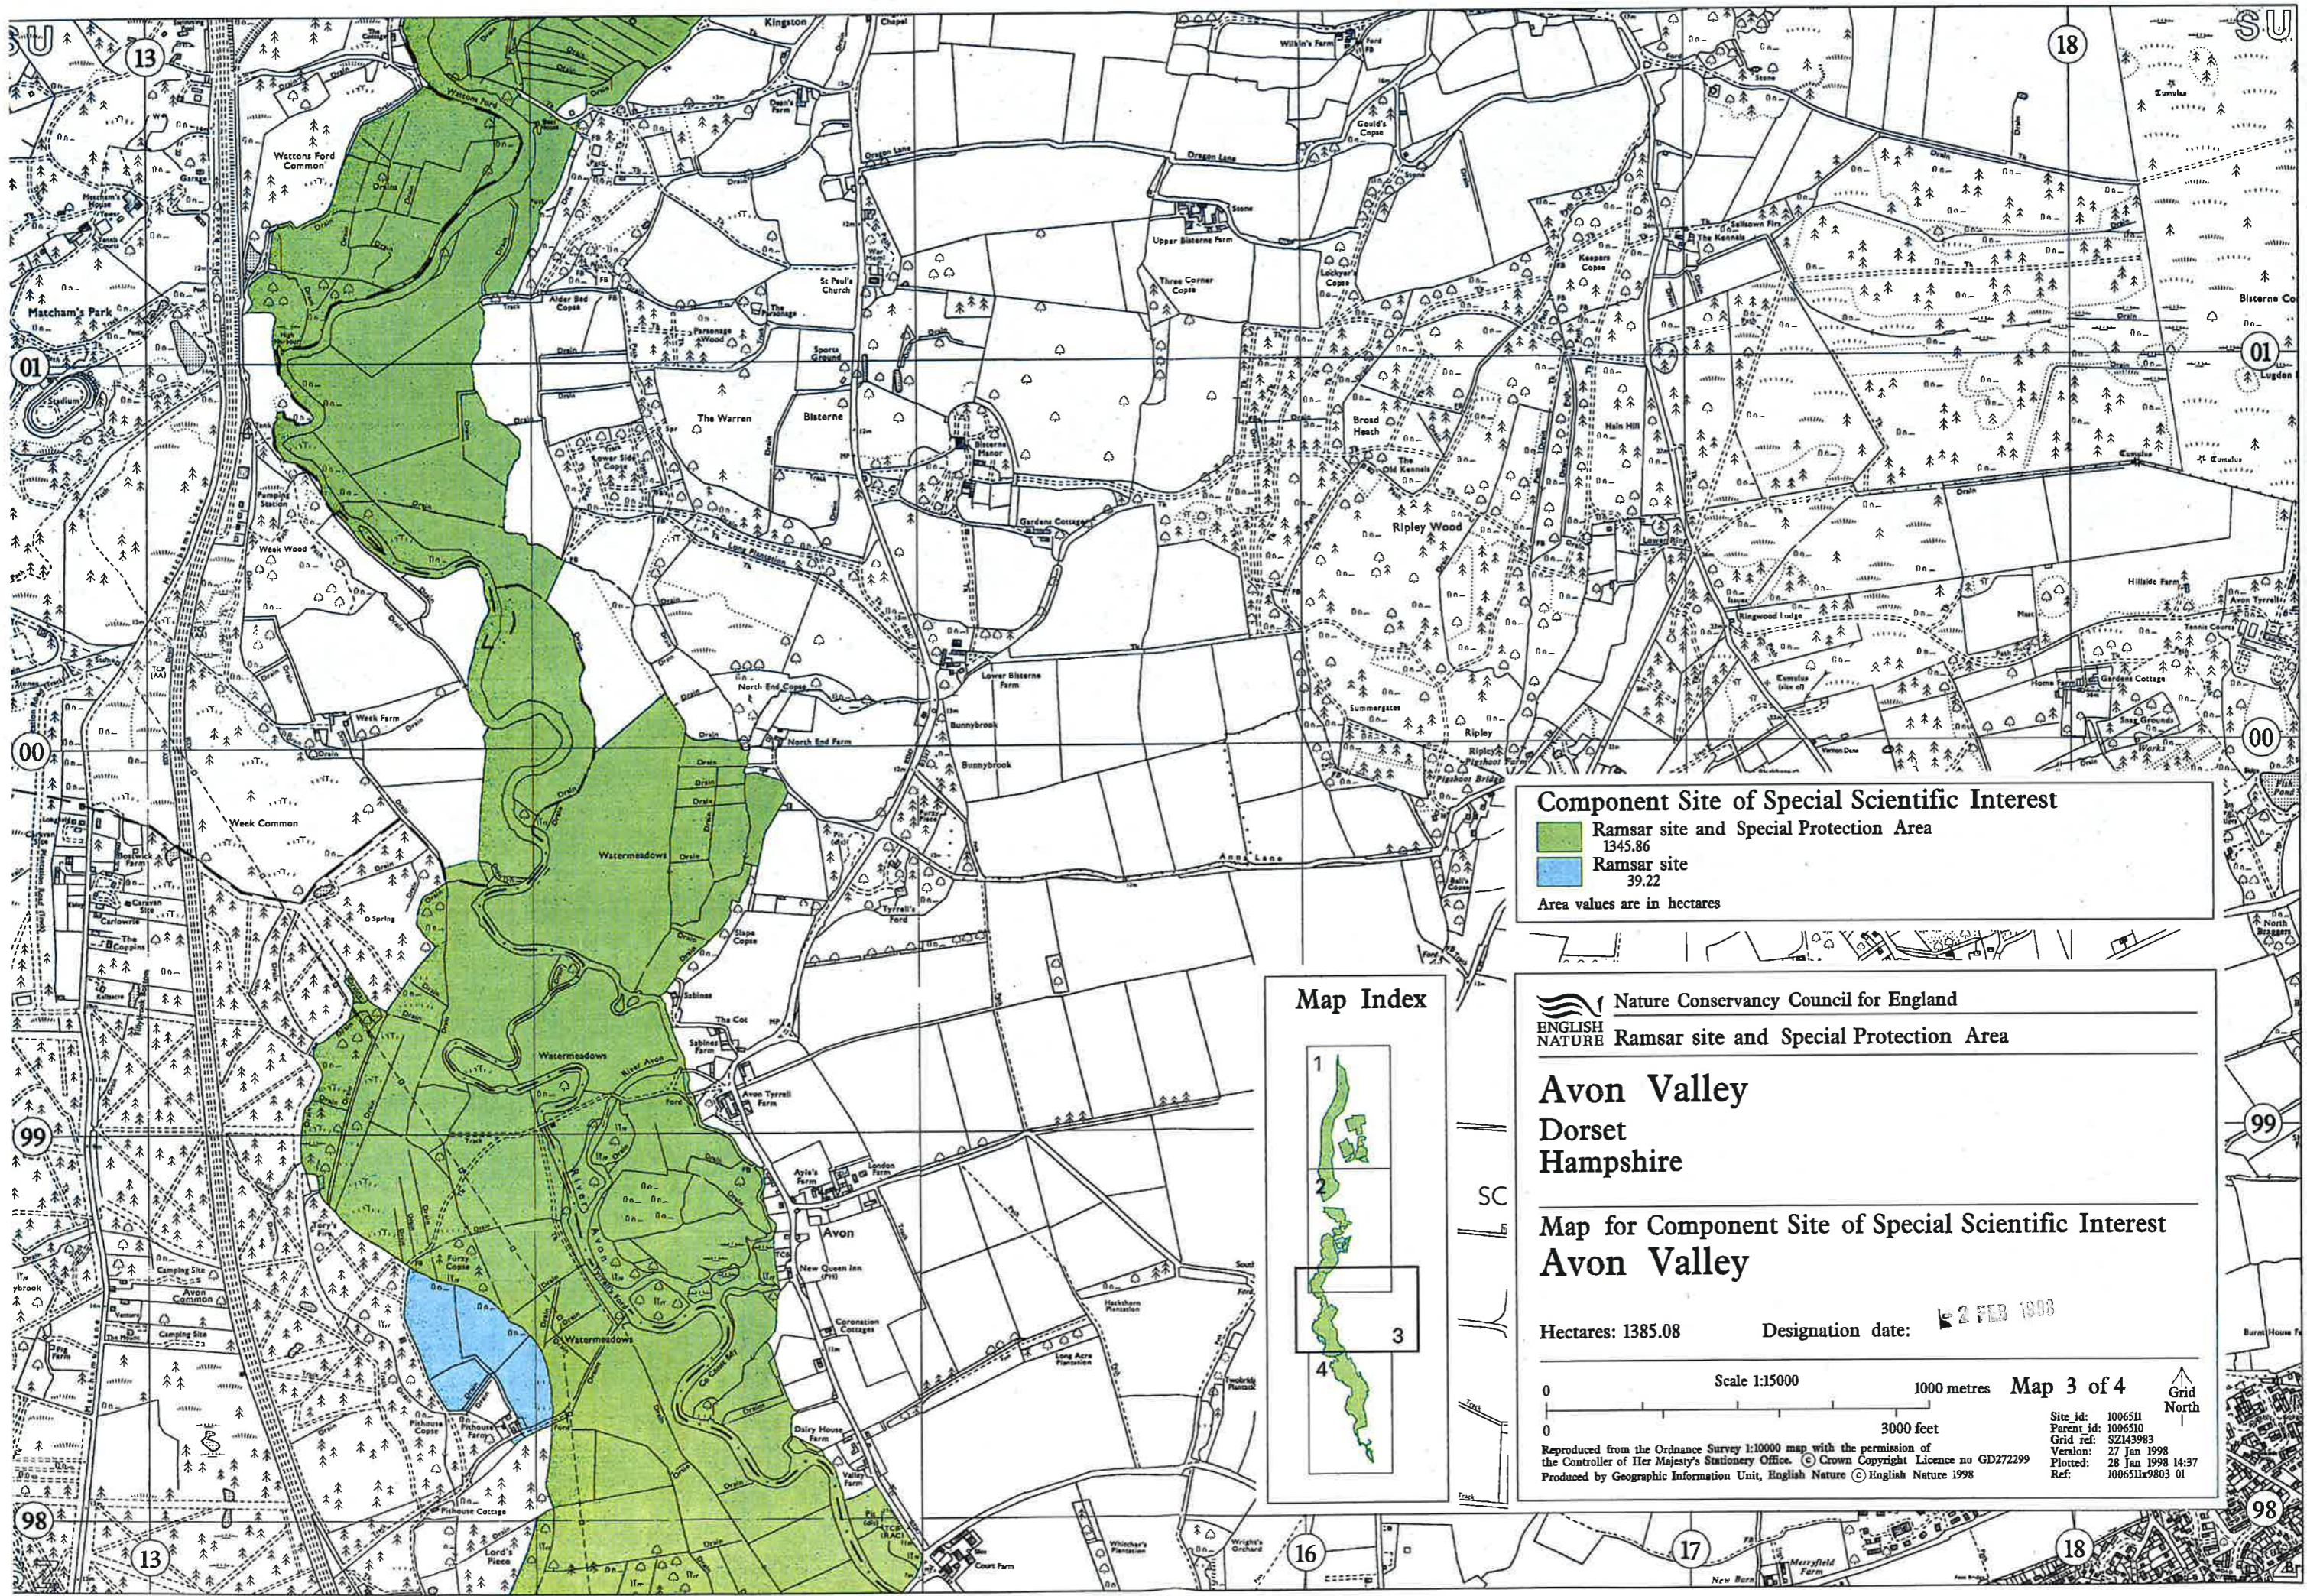

Component Site of Special Scientific Interest

Ramsar site and Special Protection Area
1345.86

Ramsar site
39.22

Area values are in hectares