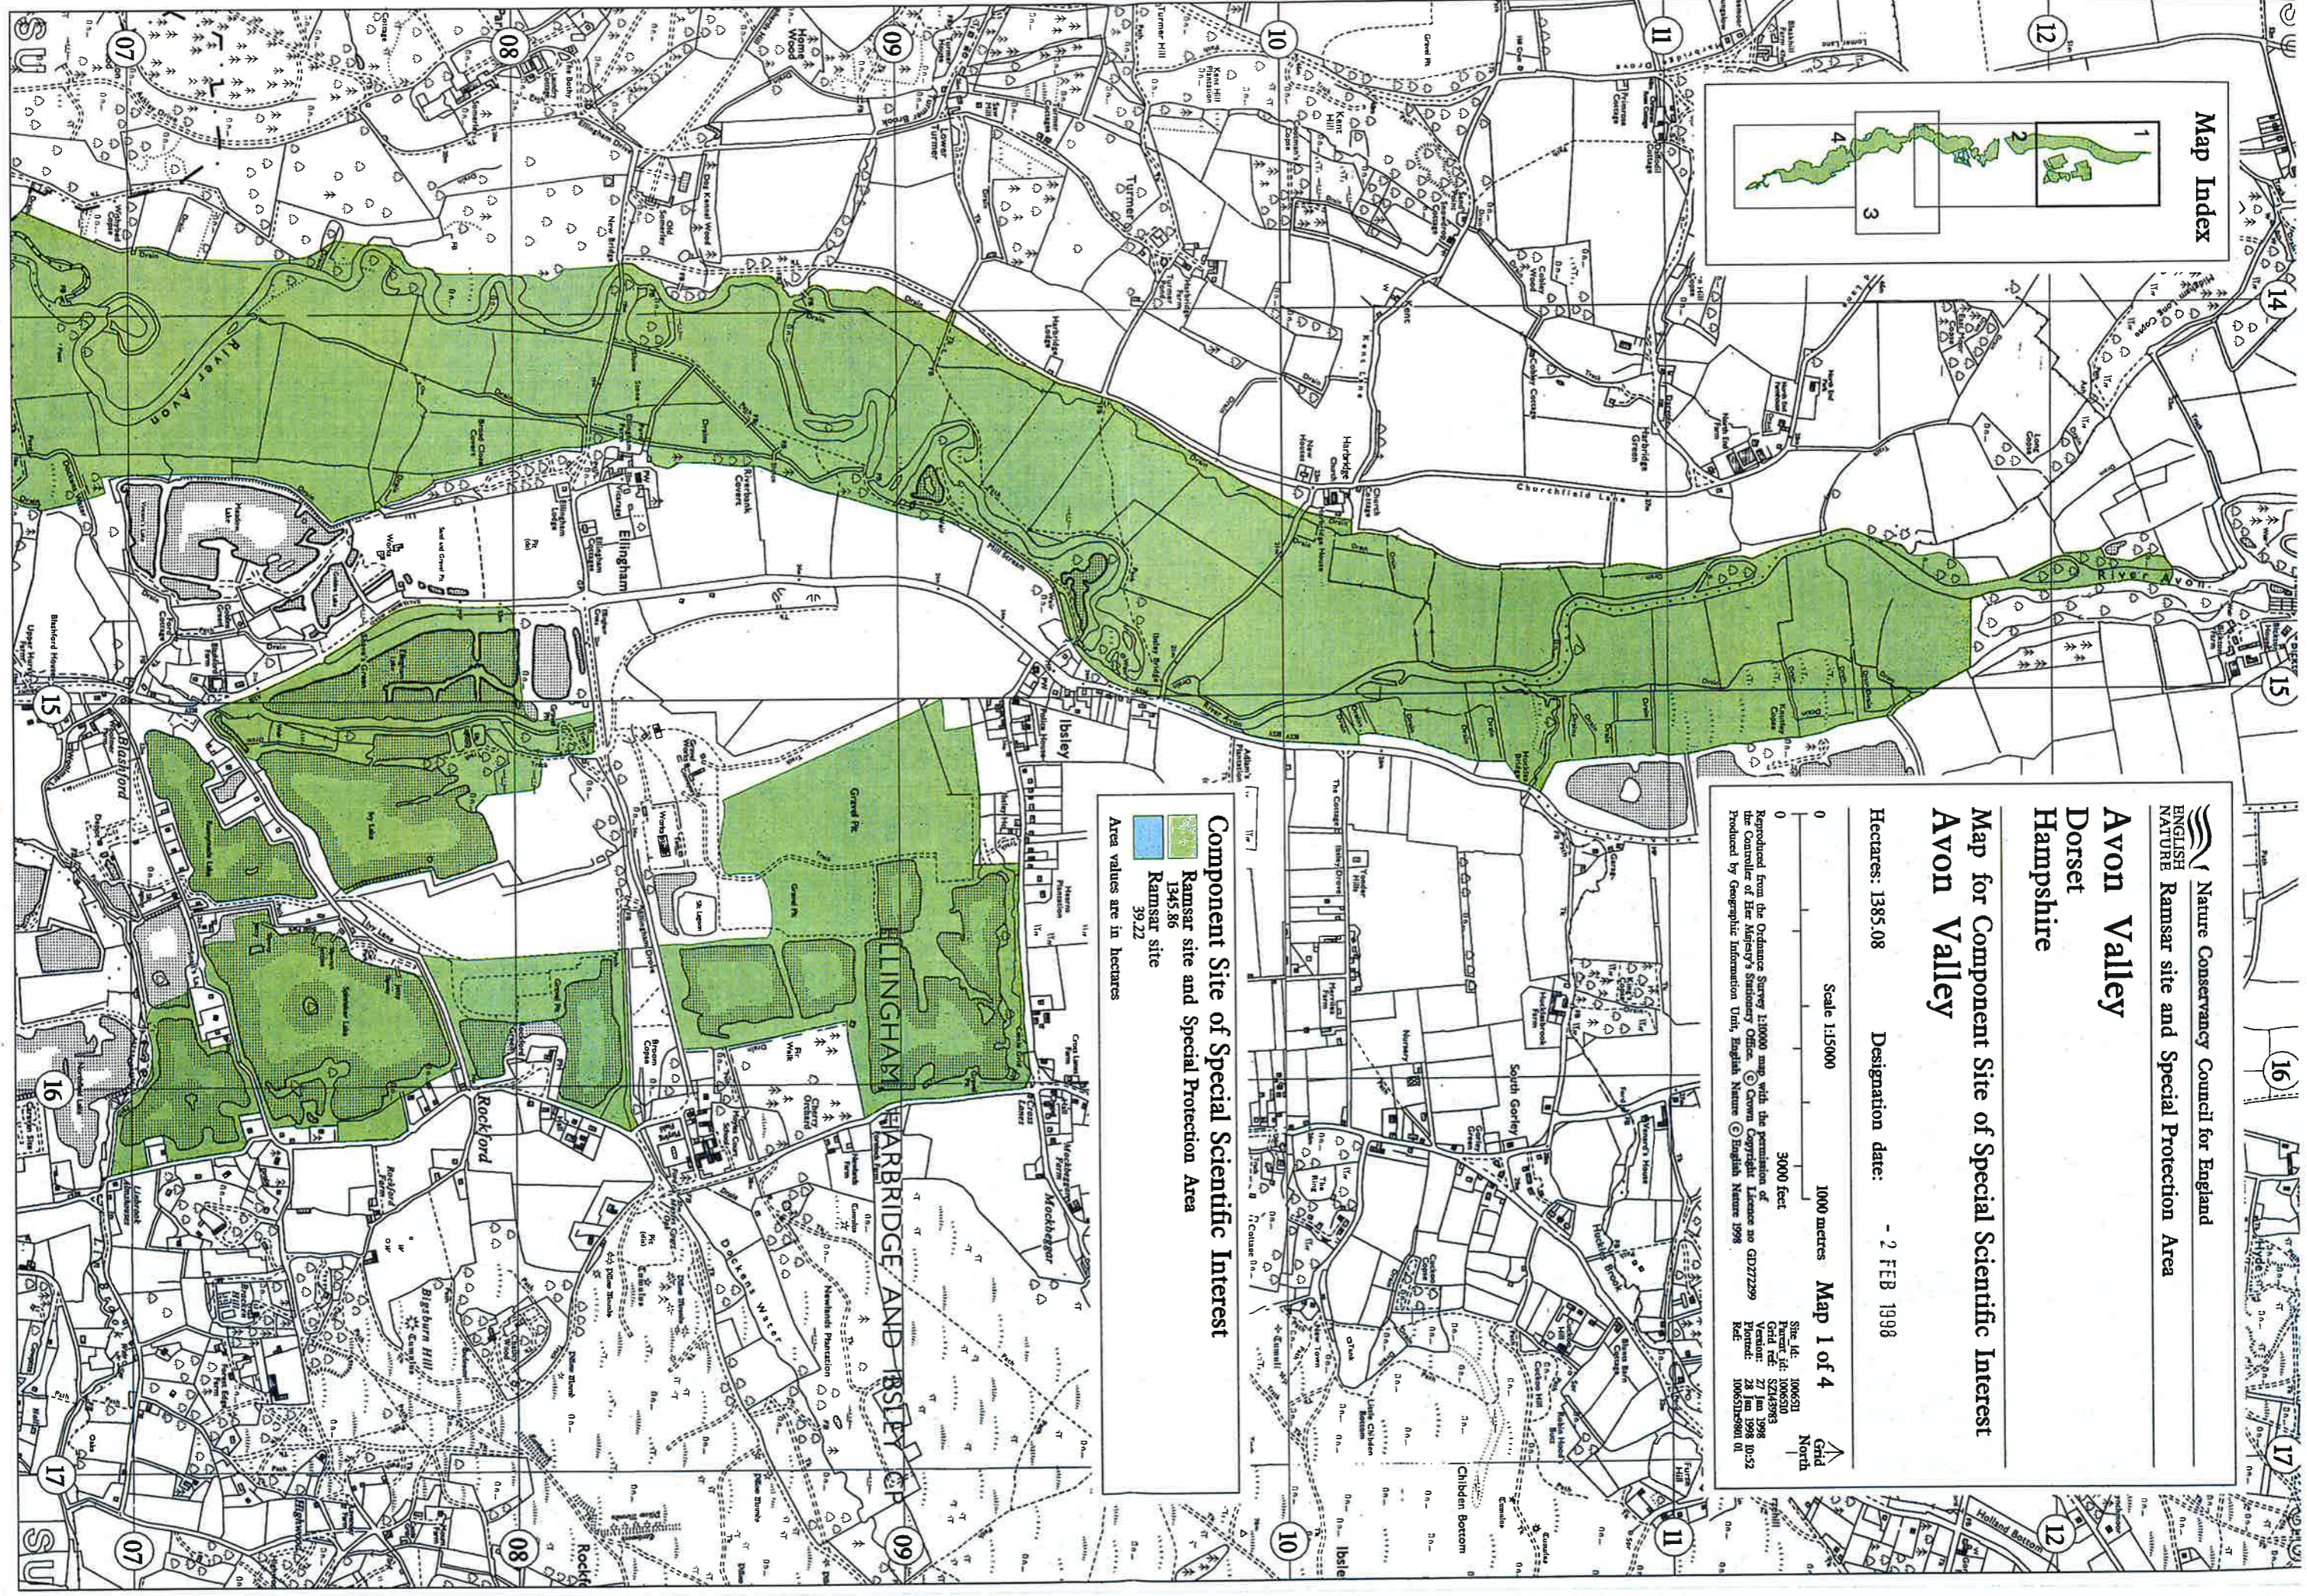

Map Index

Nature Conservancy Council for England
ENGLISH NATURE
Ramsar site and Special Protection Area
Avon Valley
Dorset
Hampshire

Map for Component Site of Special Scientific Interest
Avon Valley

Hectares: 1385.08   Designation date: - 2 FEB 1998

Scale 1:15000   1000 metres   Map 1 of 4

0   3000 feet
0   1000 metres

Site Id: 100651
Ref: 100651
Grid ref: SZ143983
Version: 27 Jan 1998
Printed: 28 Jan 1998 10:52
Ref: 100651/29801 01

Reproduced from the Ordnance Survey 1:10000 map with the permission of the Controller of Her Majesty's Stationary Office. © Crown Copyright. Licence no GD272299
Produced by Geographic Information Unit, English Nature © English Nature 1998

Component Site of Special Scientific Interest

- Ramsar site and Special Protection Area
  1345.86
- Ramsar site
  39.22

Area values are in hectares