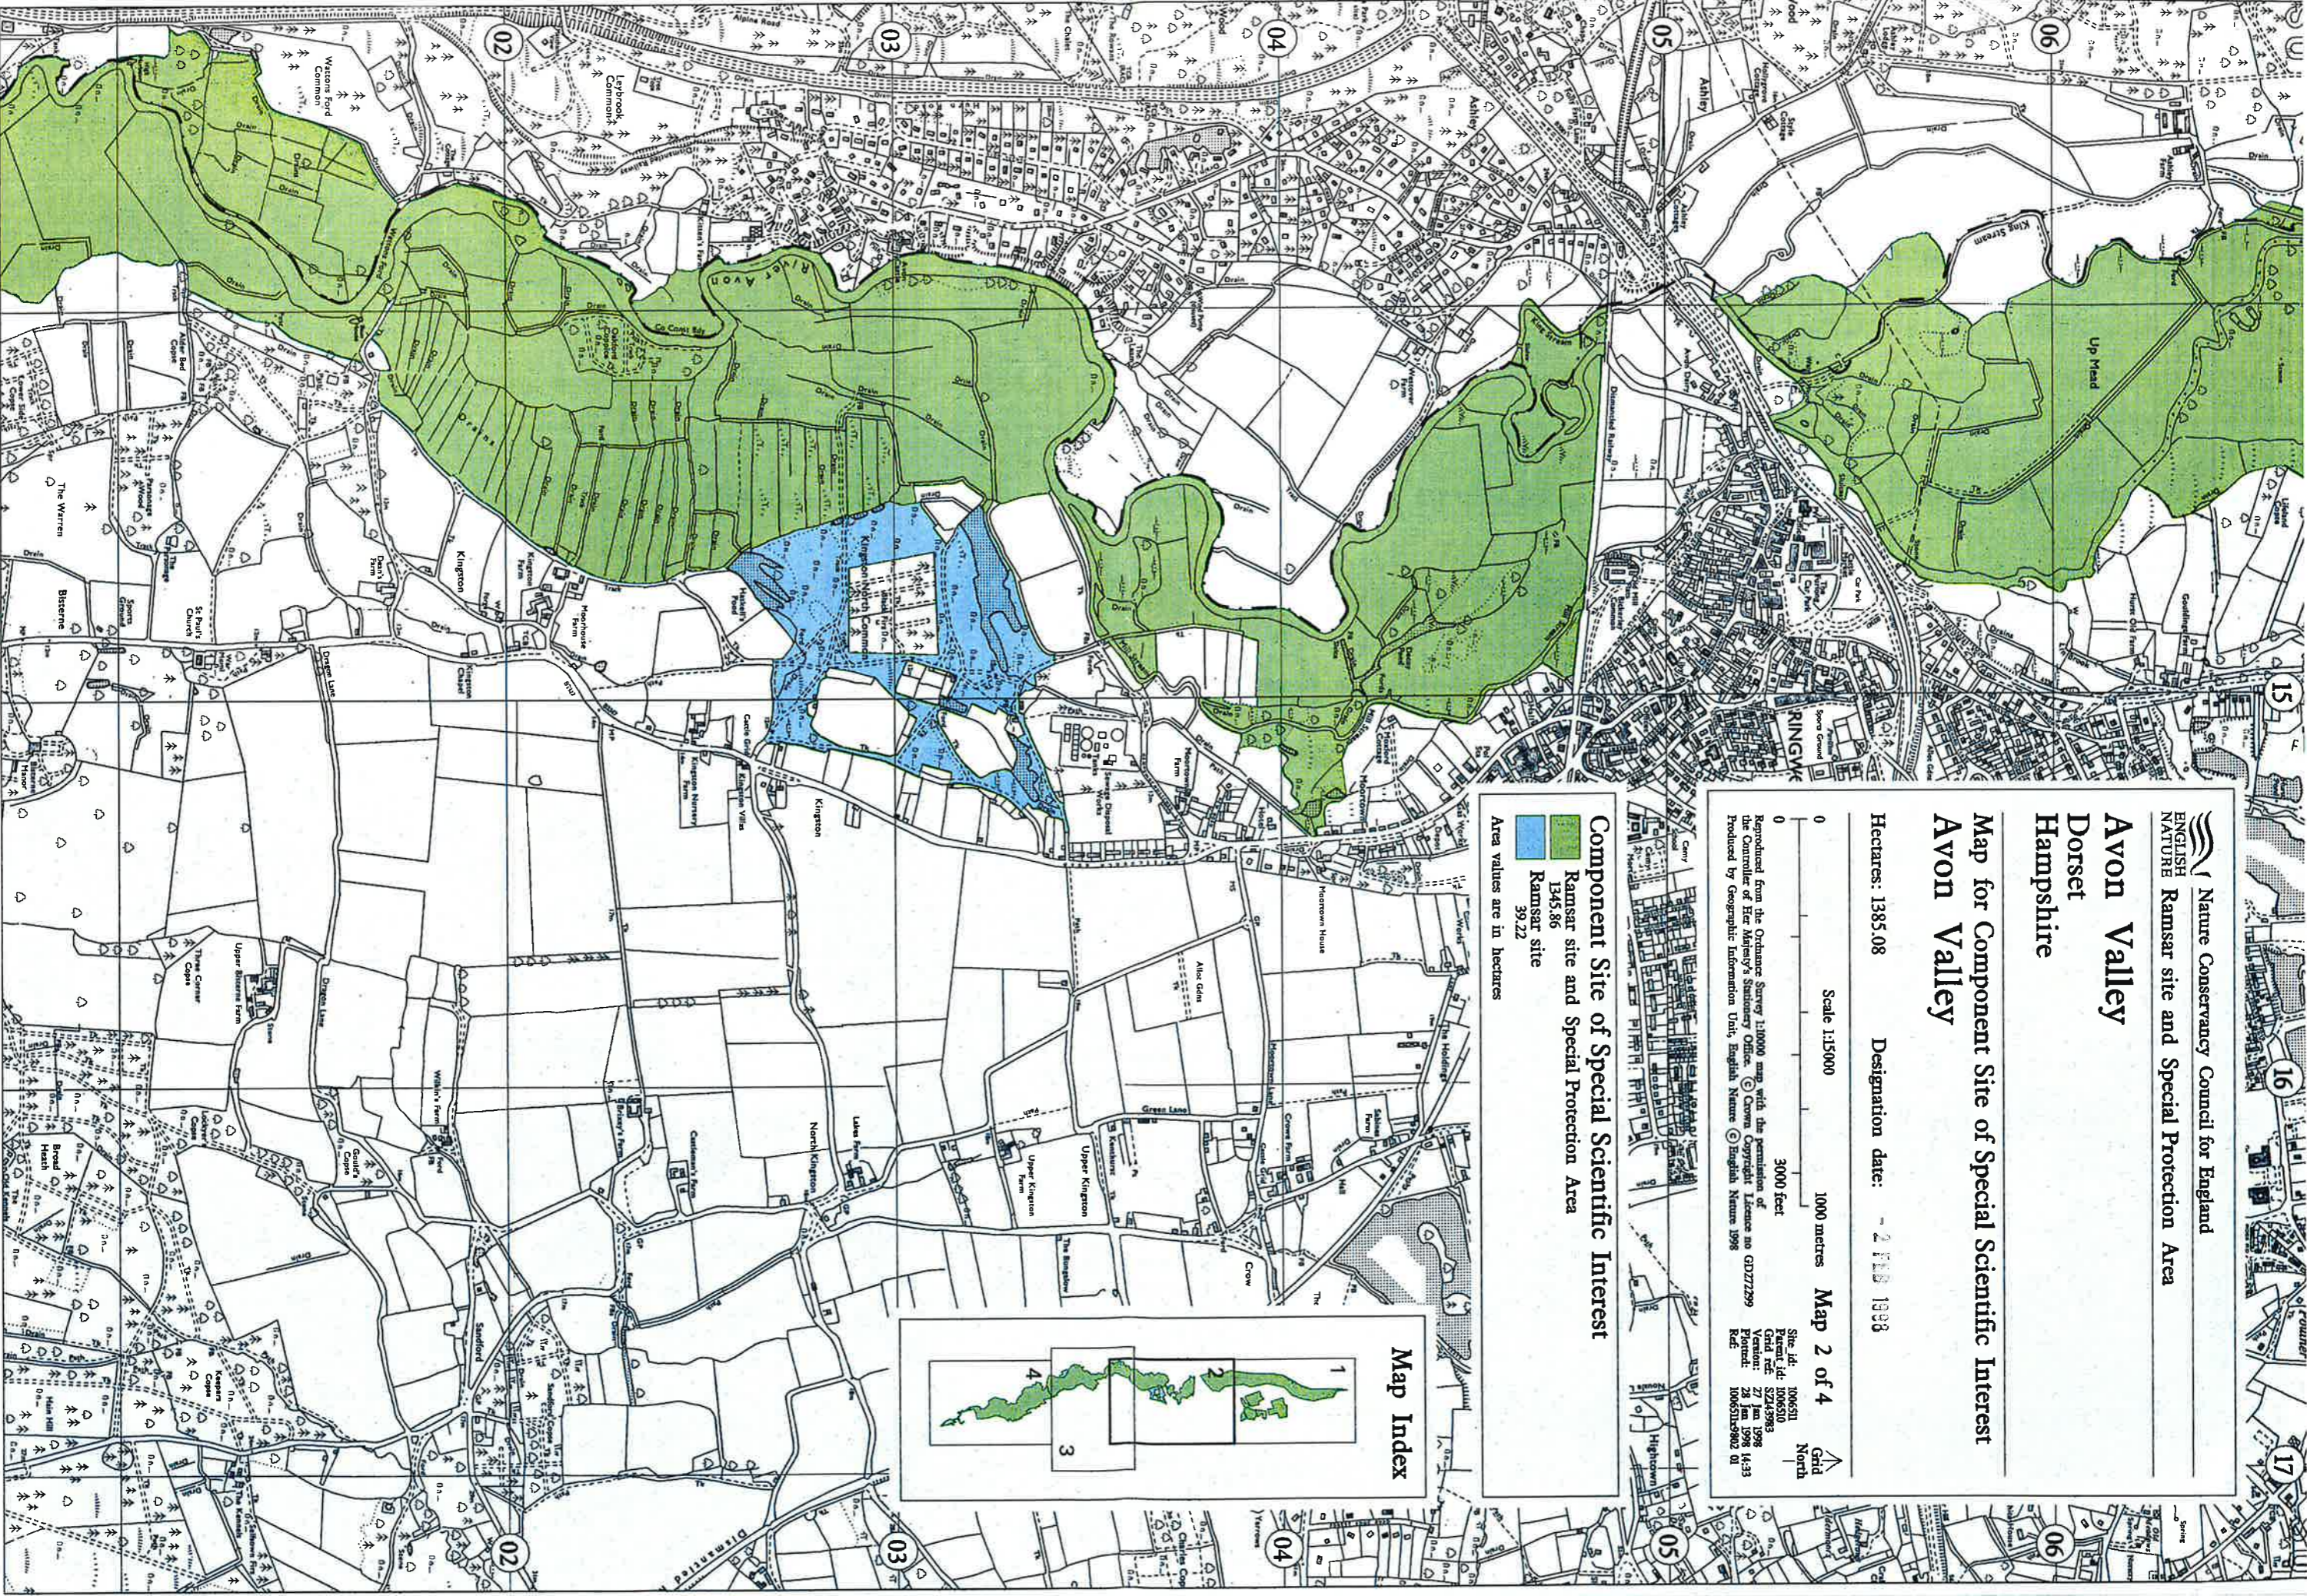

English Nature
Nature Conservancy Council for England
Ramsar site and Special Protection Area

Avon Valley
Dorset
Hampshire

**Map for Component Site of Special Scientific Interest
Avon Valley**

Hectares: 1385.08   Designation date: 2 Feb 1998

Scale 1:15000   1000 metres   Map 2 of 4

0   3000 feet   North
0   1000 metres   Grid
Reproduced from the Ordnance Survey 1:10000 map with the permission of
the Controller of Her Majesty's Stationery Office. © Crown Copyright Licence no GD272299
Produced by Geographic Information Unit, English Nature © English Nature 1998
Site Id: 1006511   1006511
Parent Id: 1006510   1006510
Version: S2743983   S2743983
Printed: 22 Jan 1998 16:33
Ref: 10065115902.01

Component Site of Special Scientific Interest

- Ramsar site and Special Protection Area
  1345.86
- Ramsar site
  39.22

Area values are in hectares