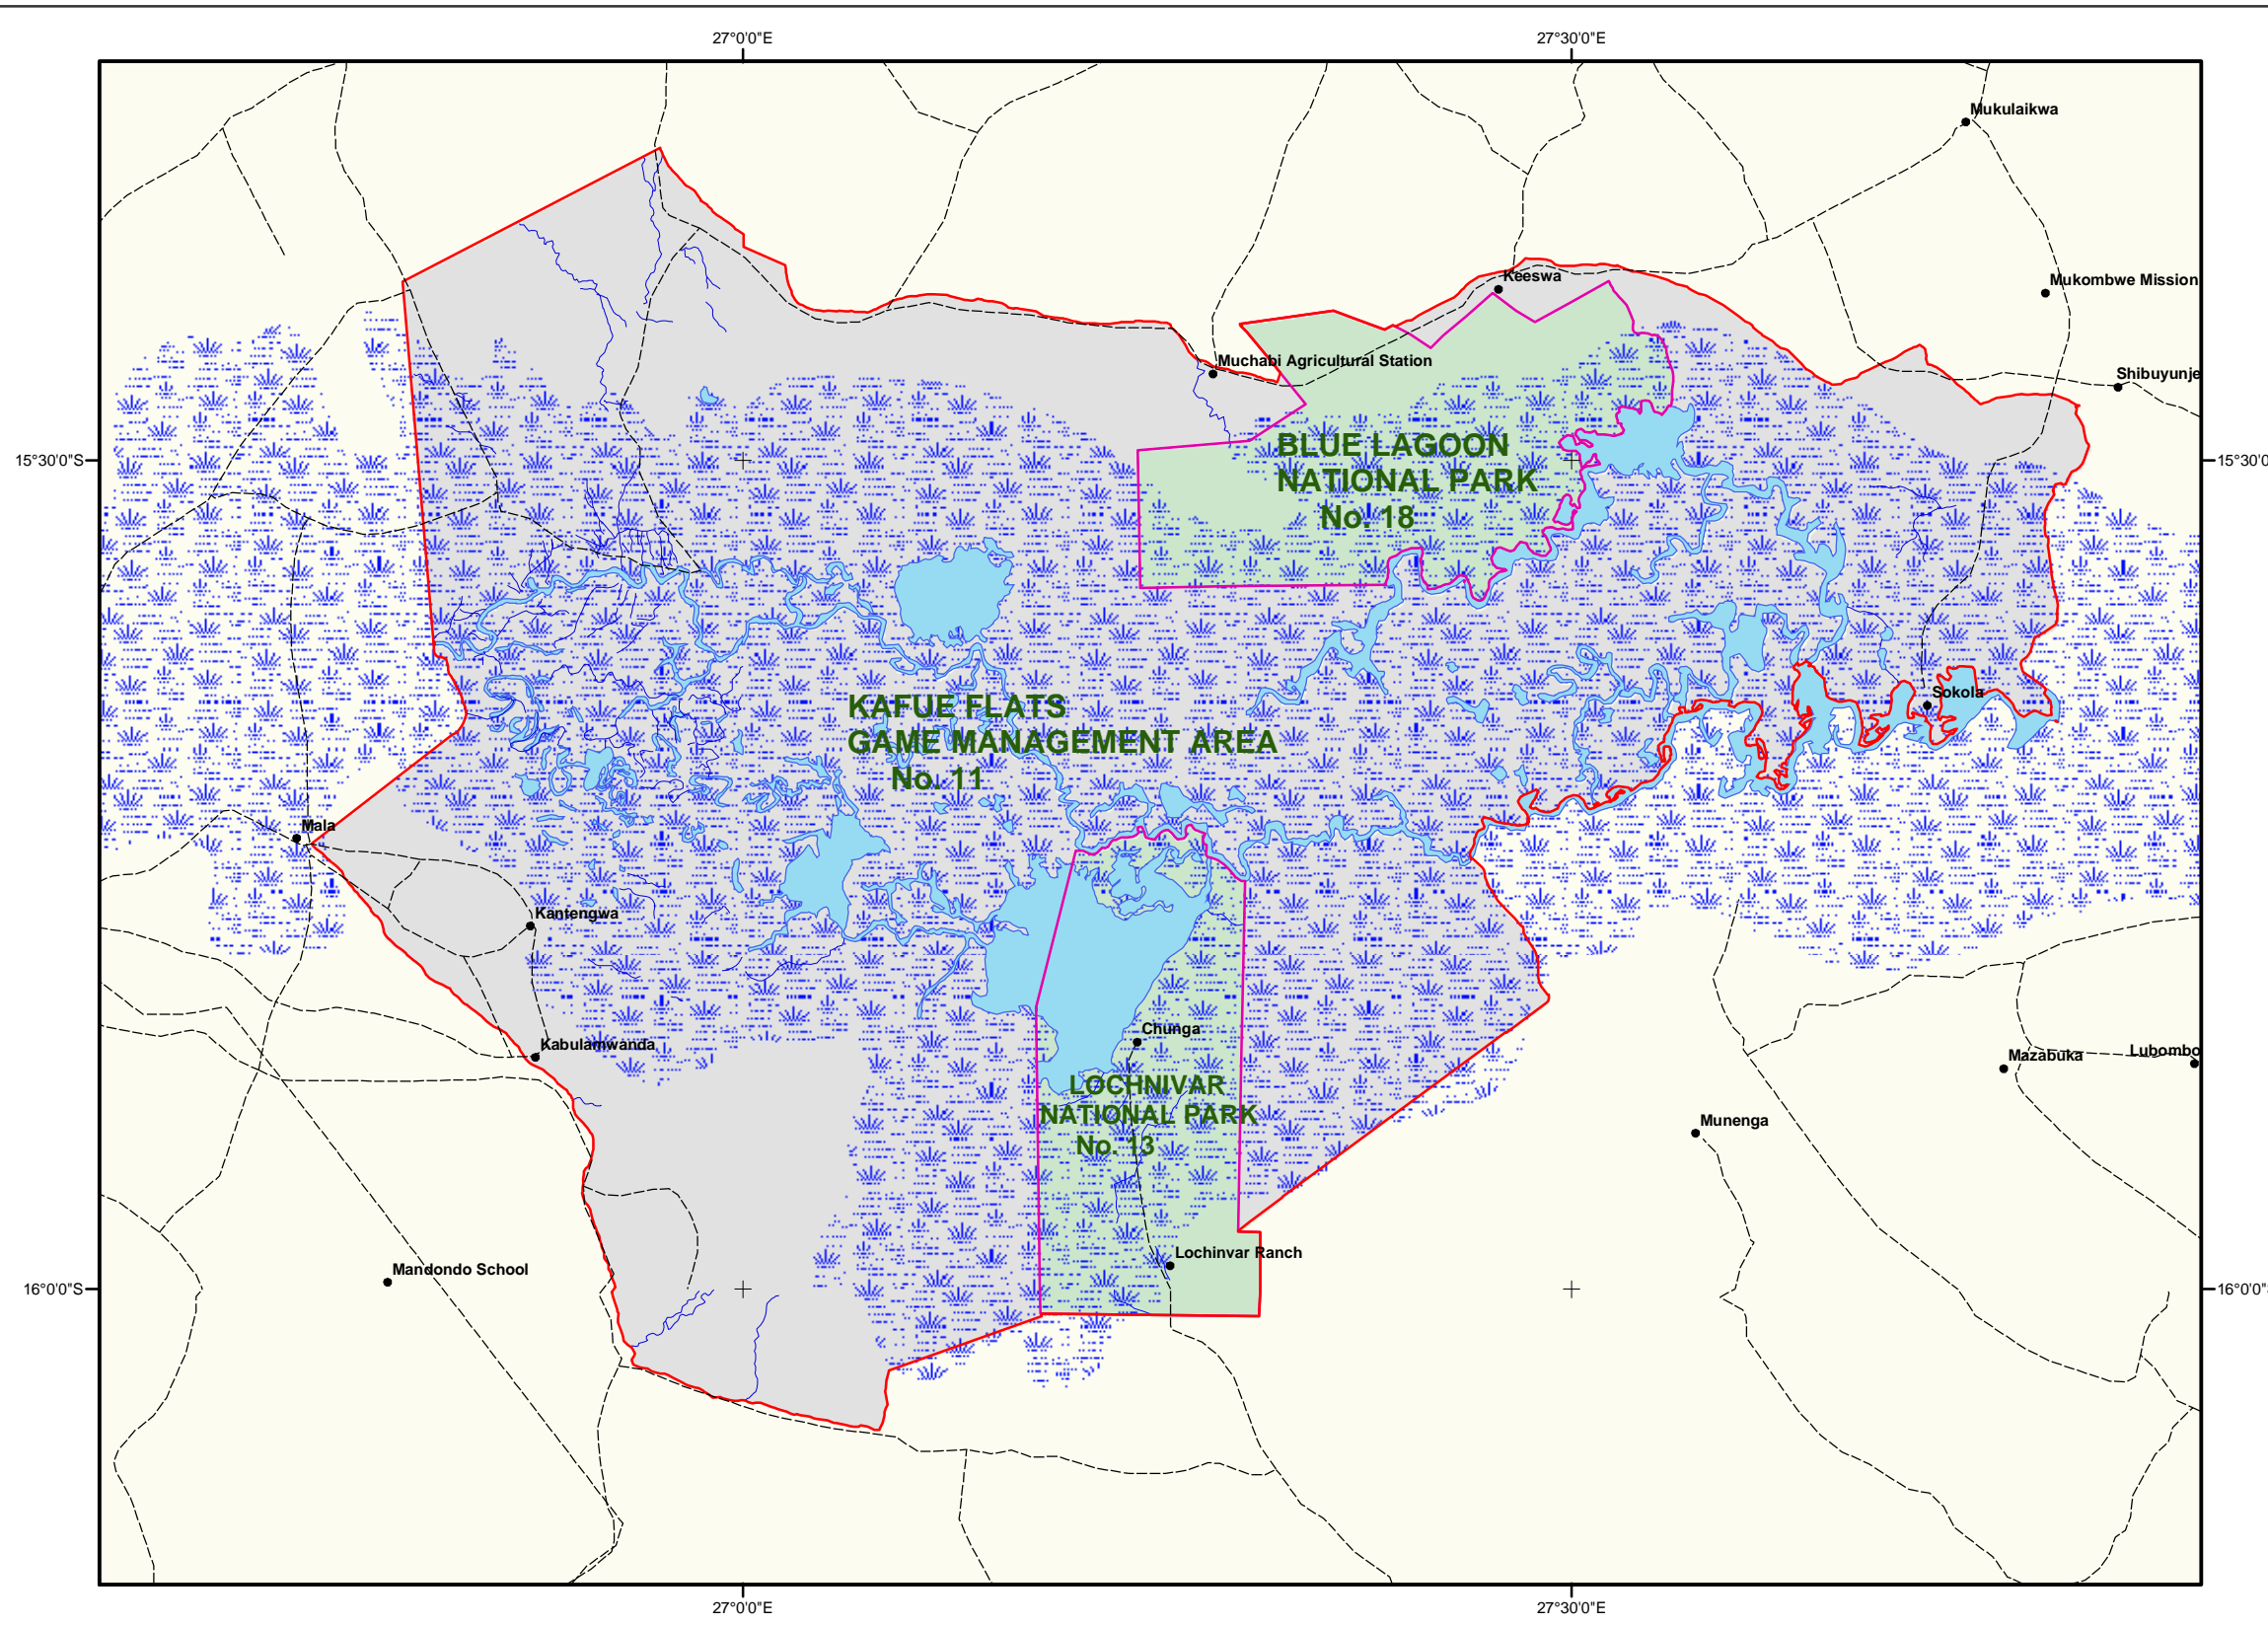

PROPOSED KAFUE FLATS RAMSAR SITE(EXTENSION)

RAMSAR SITE
AREA = 600 500 HECTARES

●	Villages and Settlements		Swamps and Dambos
---	Roads		Proposed Kafue Flats Ramsar Site
—	Rivers and Streams		Game Management Area
—	Existing Ramsar Site Boundary		National Park
—	Provincial Boundary Lines		Zambia International Boundary