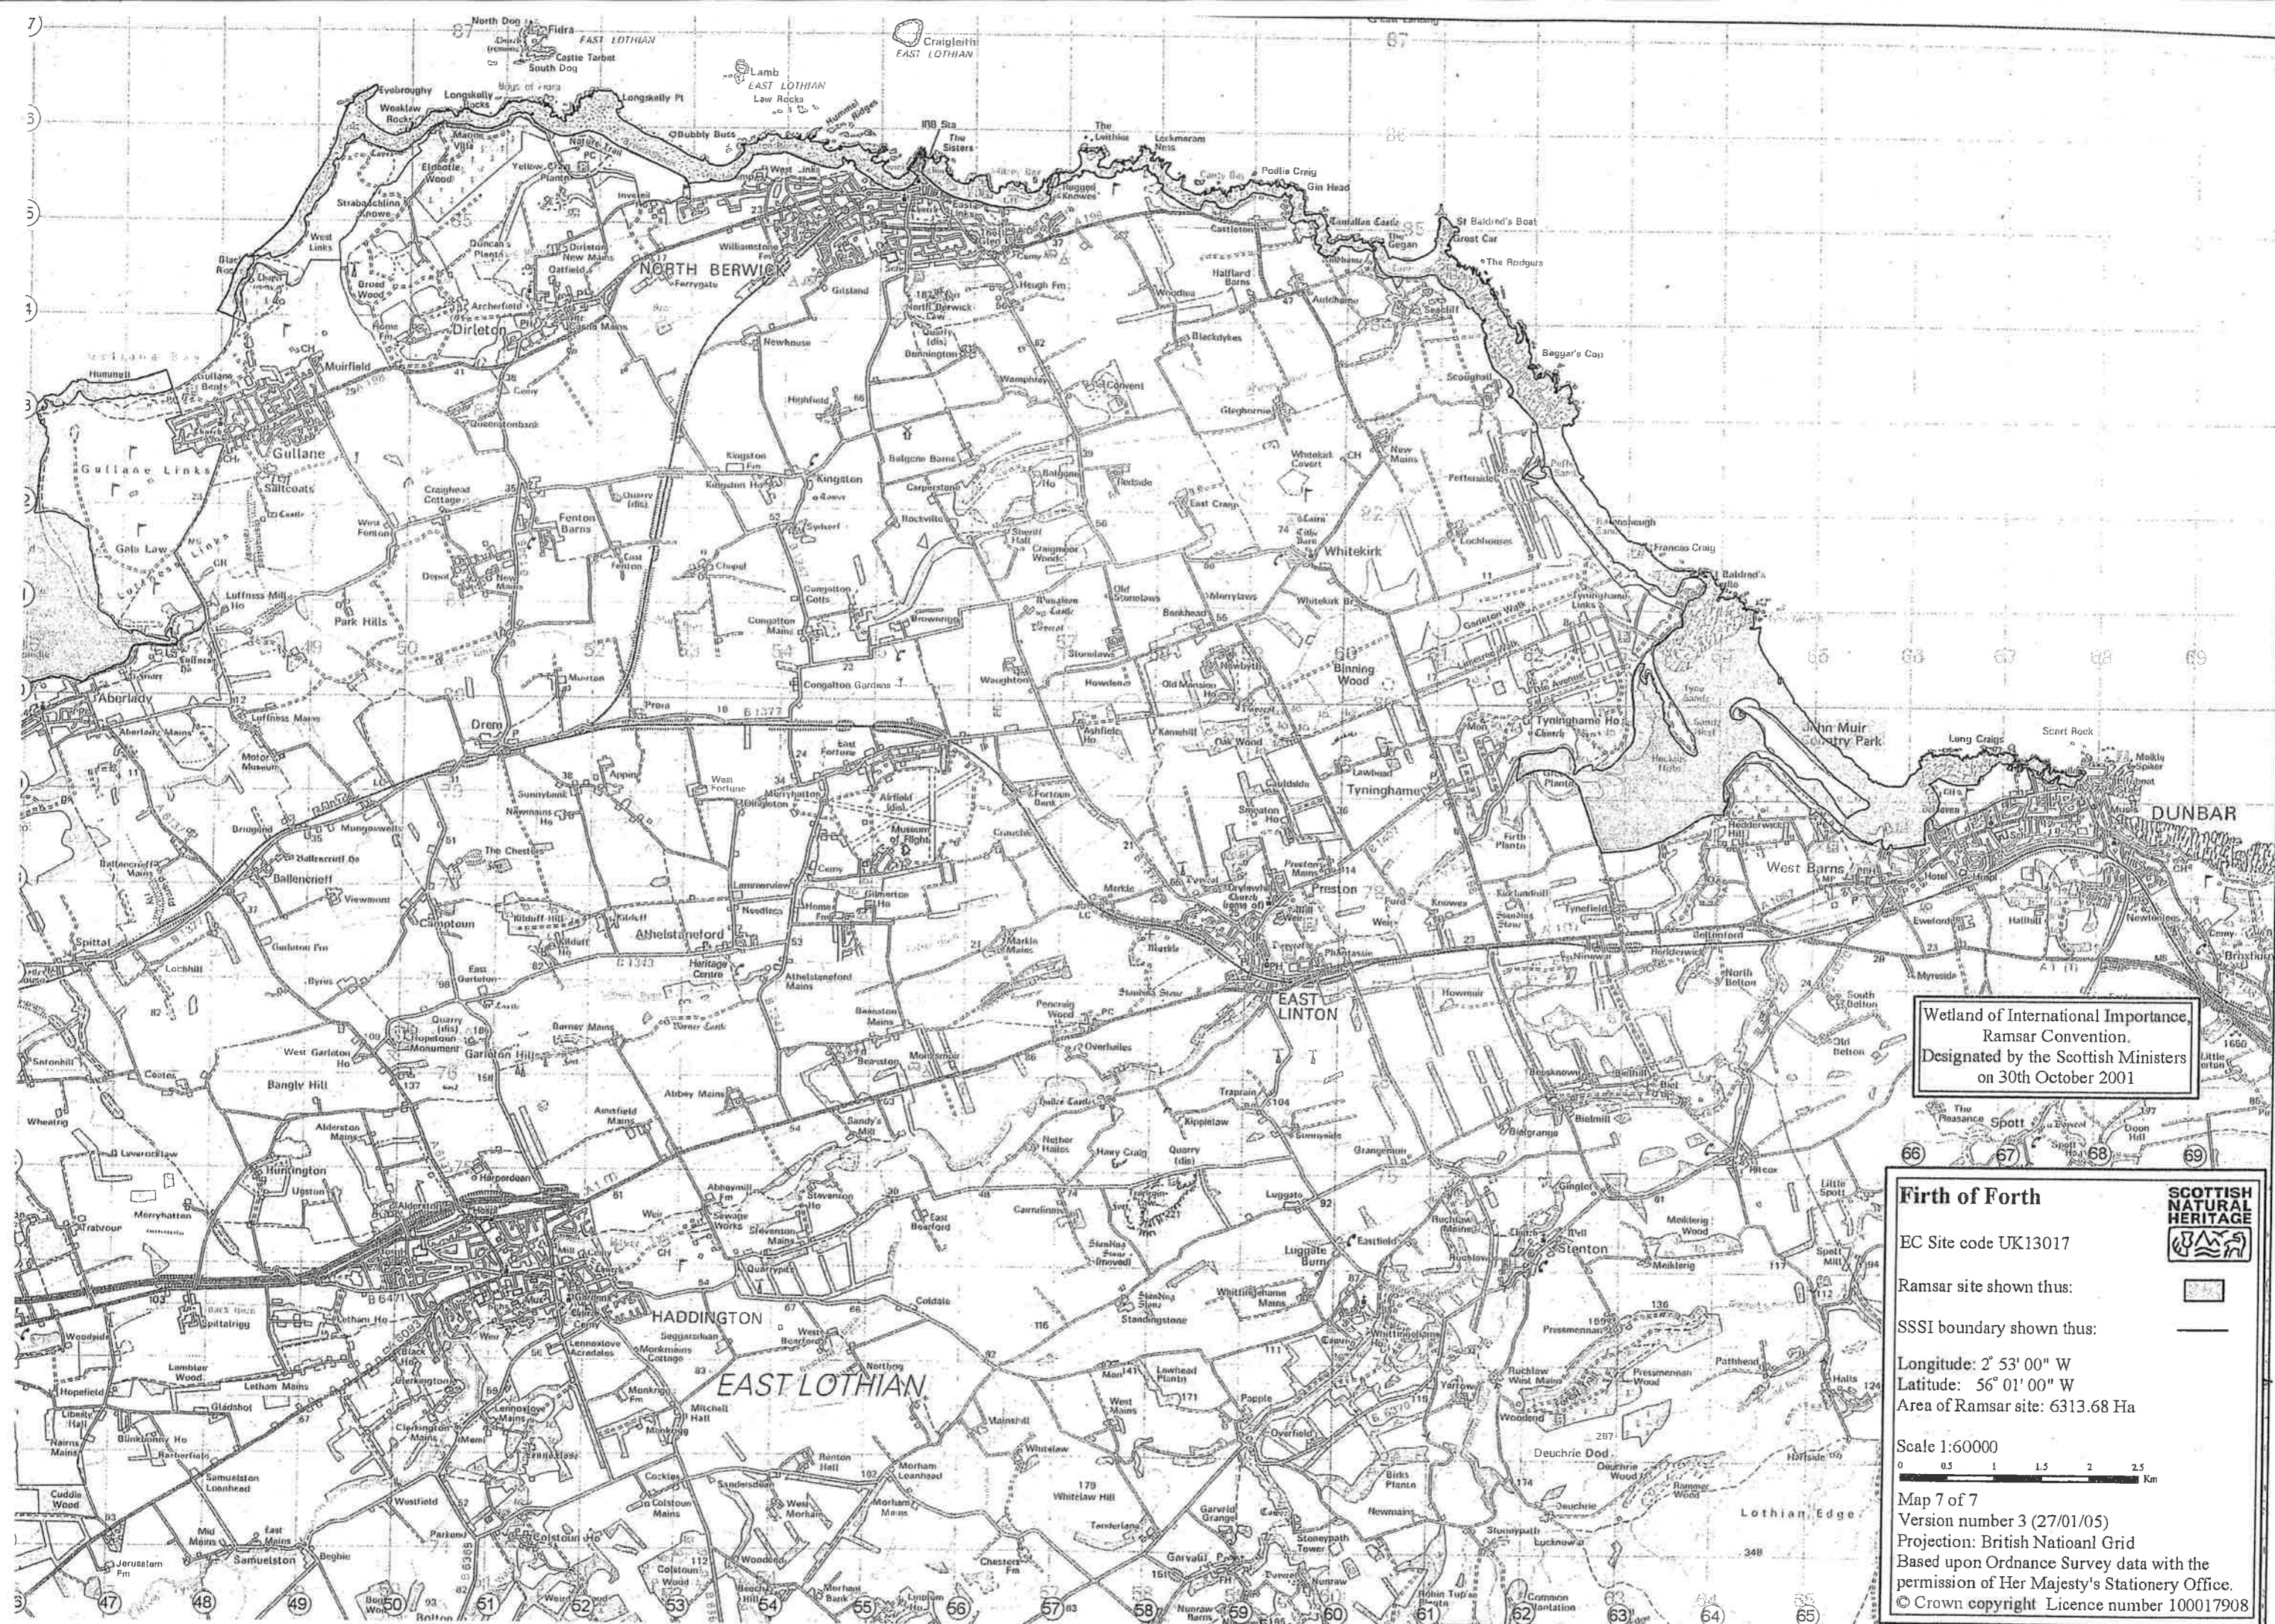

Wetland of International Importance,
Ramsar Convention.
Designated by the Scottish Ministers
on 30th October 2001

Firth of Forth

EC Site code UK13017

Ramsar site shown thus:

SSSI boundary shown thus:

Longitude: 2° 53' 00" W
Latitude: 56° 01' 00" W
Area of Ramsar site: 6313.68 Ha

Scale 1:60000

Map 7 of 7
Version number 3 (27/01/05)
Projection: British National Grid
Based upon Ordnance Survey data with the
permission of Her Majesty's Stationery Office.
© Crown copyright Licence number 100017908