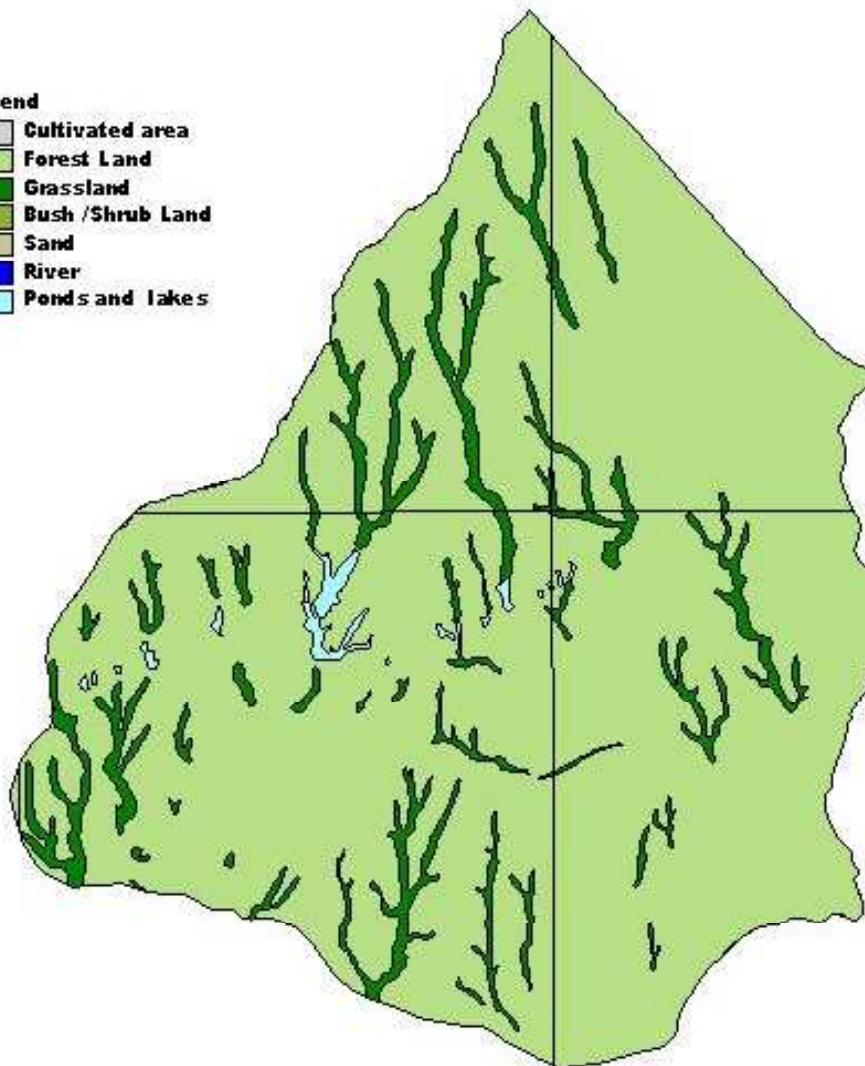

# Landuse of the proposed Ramsar Site Beeshazar and associated Lakes

## Landuse of the proposed Ramsar Site Beeshazar and associated Lakes

27.29.35, 84.25.27

27.29.35, 84.58.30

### Legend

-  Cultivated area
-  Forest Land
-  Grassland
-  Bush / Shrub Land
-  Sand
-  River
-  Ponds and lakes

**Area: (in hectares) 3200**

27.29.20, 84.29.27

27.29.20, 84.29.18