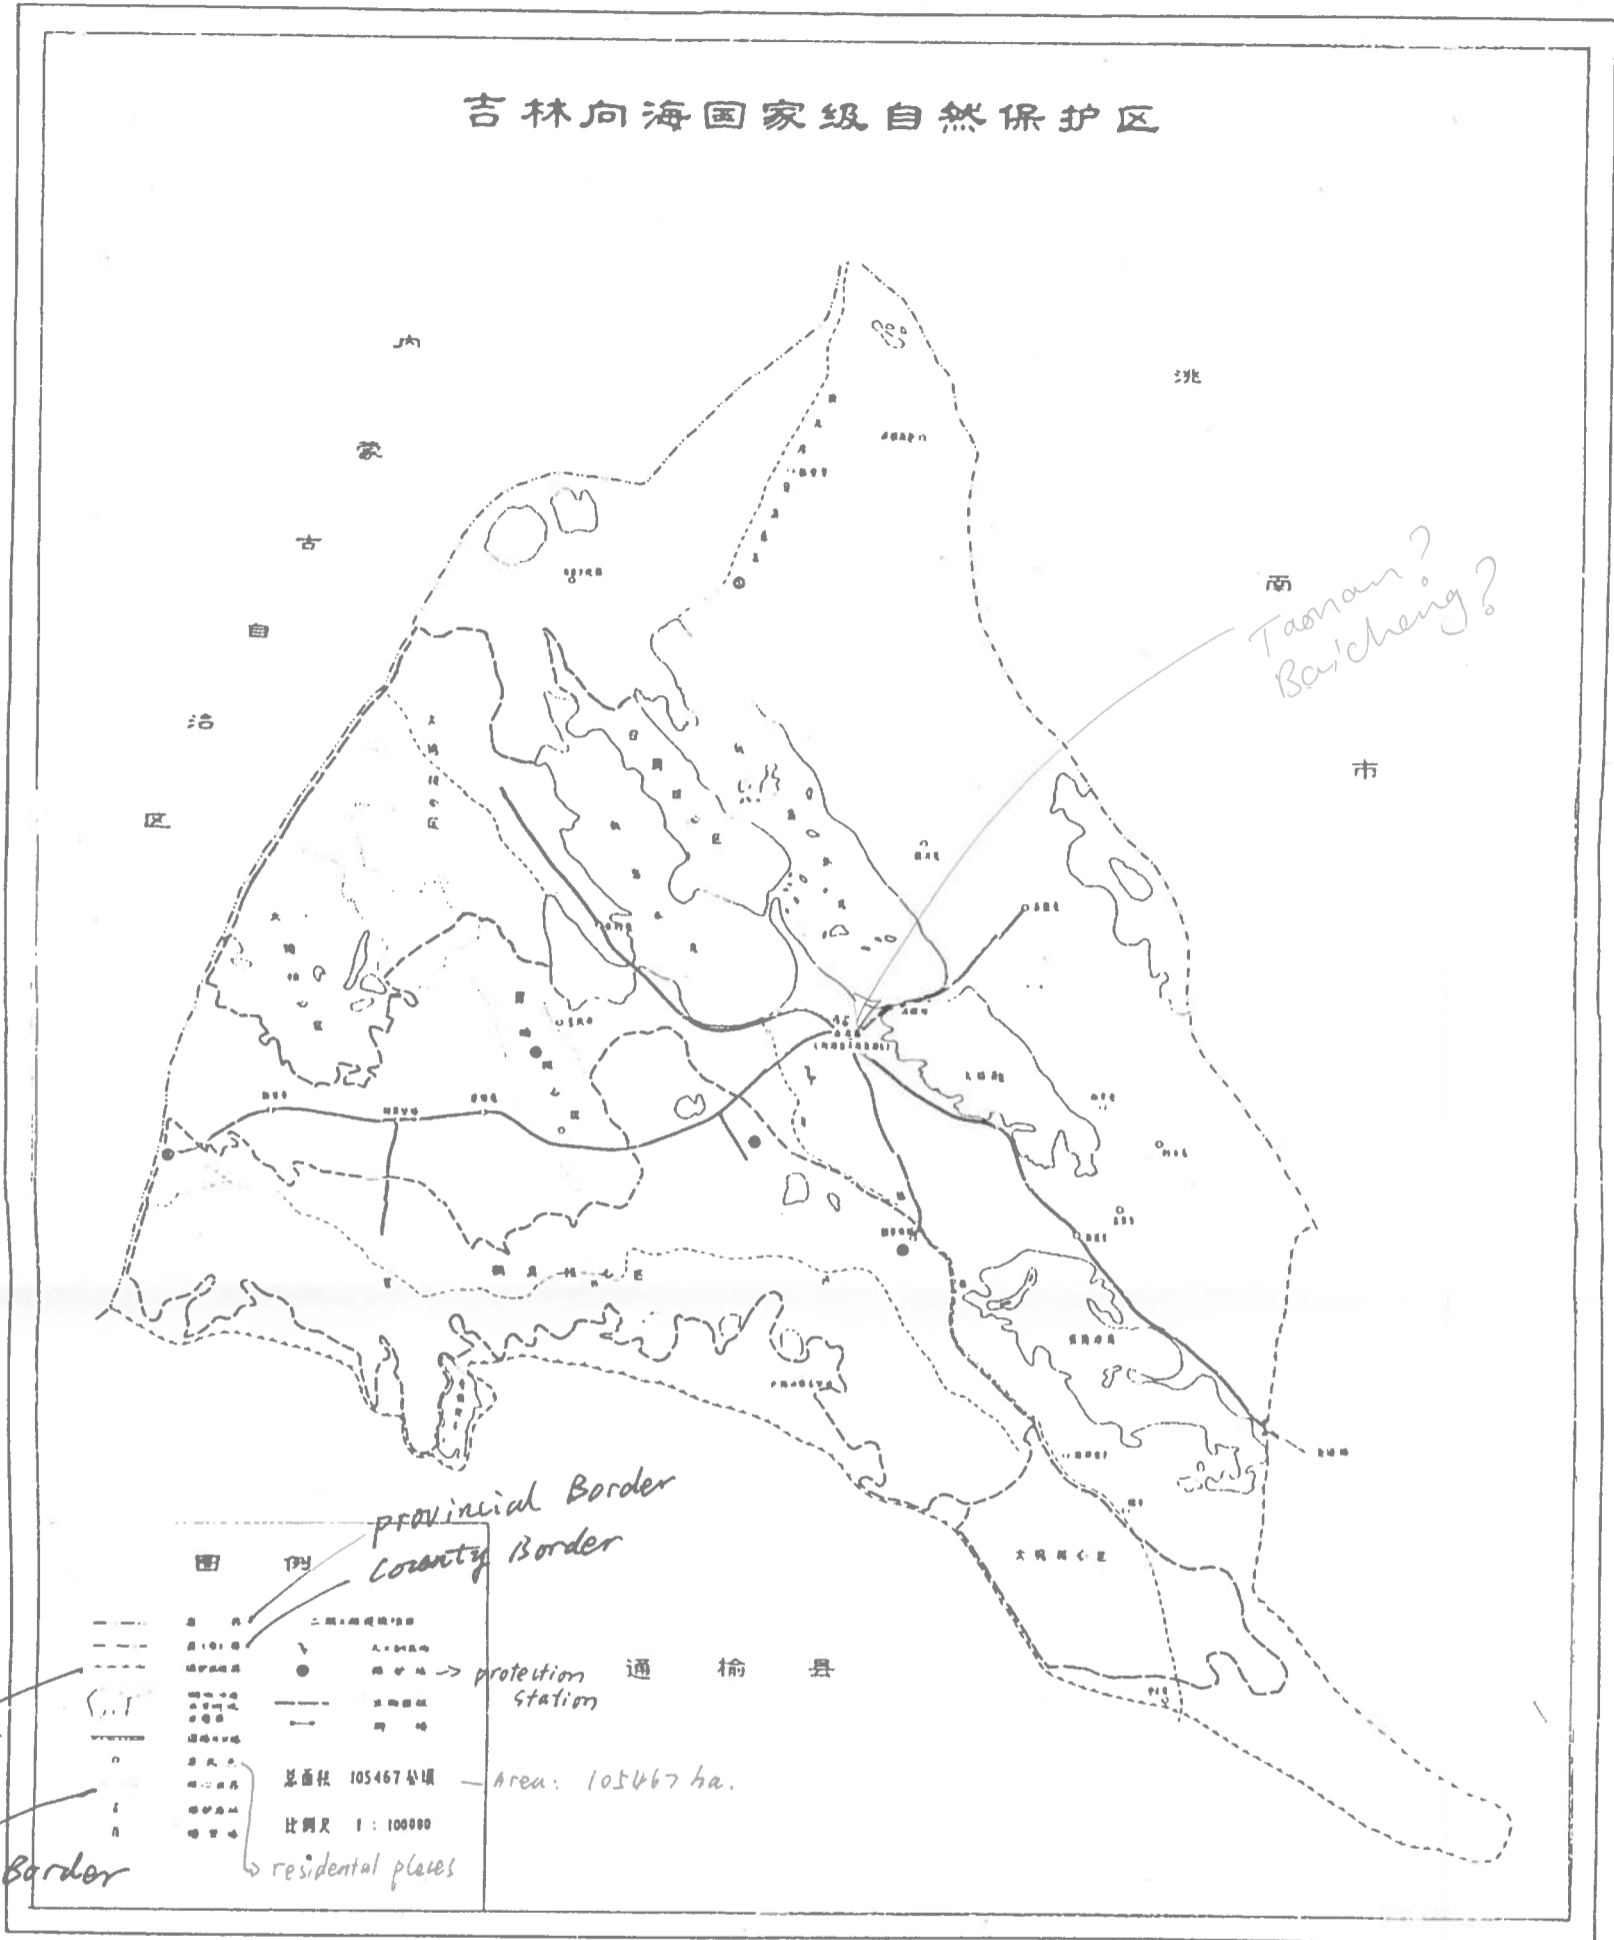

吉林向海国家级自然保护区

NK Border

Core zone Border

Jilin Xianghai National Nature Reserve

prov. 21 D6
43.53N 126.35E

RECEIVED
21 JAN 1998
REGISTERED

31

43.50N 125.20E