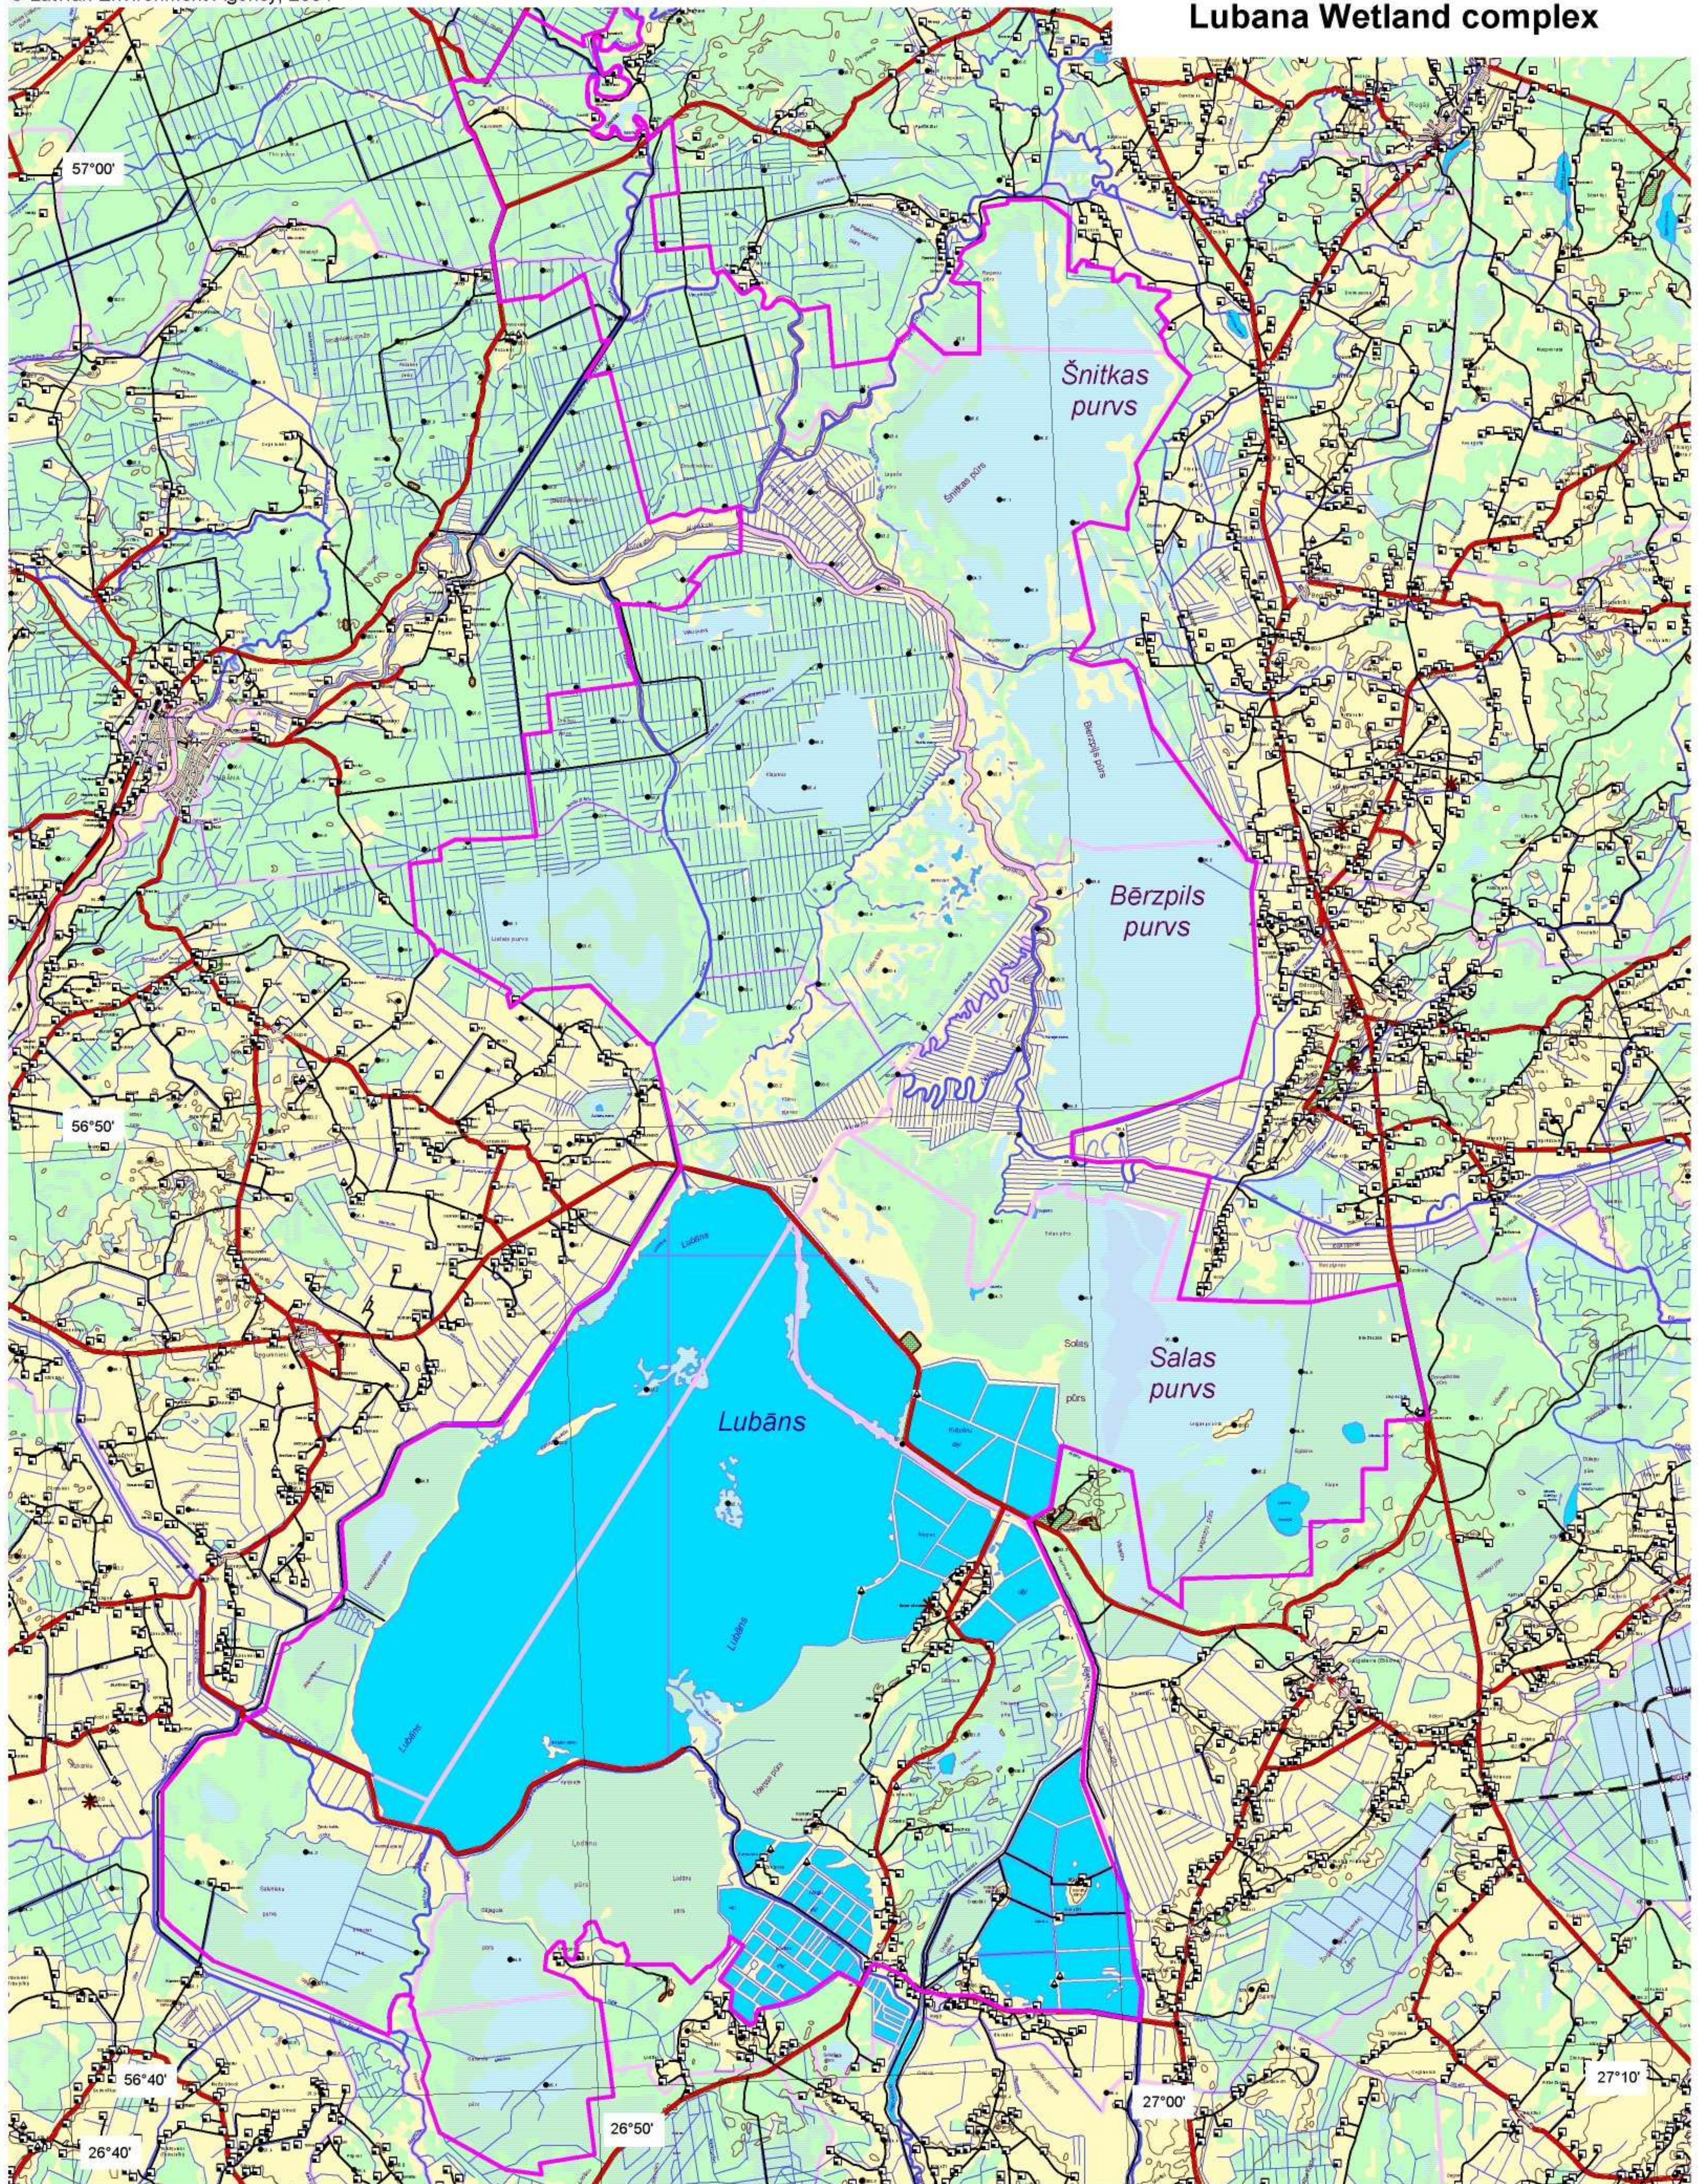

# Lubana Wetland complex

### LEGEND:

- Ramsar site border
- Administrative borders
- Main rivers
- Roads covered by asphalt
- Unpaved roads

### Landuse

- Wetland with forest
- Wetland
- Bog
- Lake
- Forest
- Agricultural land

- Extraction site
- Peat extraction
- Urban build-up area
- Rural build-up area
- Buildings

SCALE 1:120000