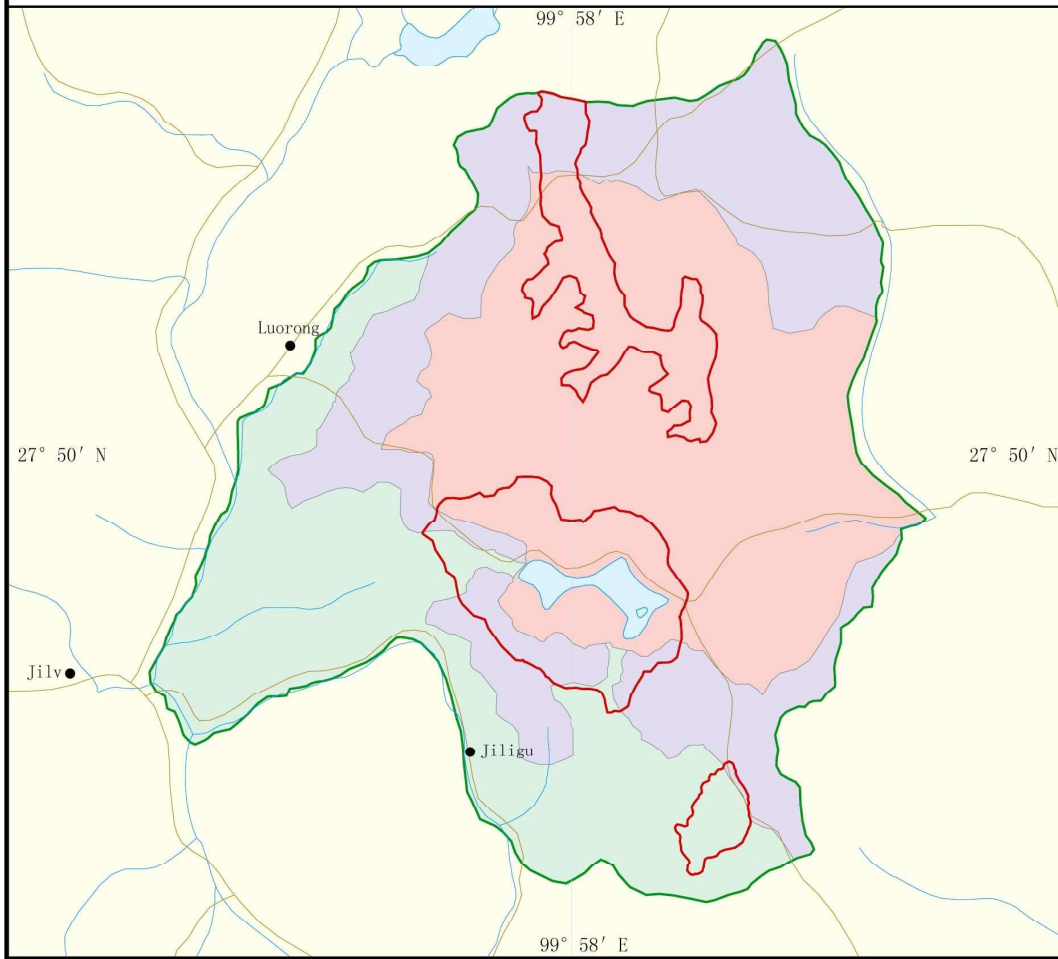

Bitahai Wetland

(Total area 1985 hectare)

Legend

- Village
- Road
- River
- Lake
- Boundary of NR
- Core area
- Buffer zone
- Experiment area
- Boundary of Ramsar site

0 1 2 4 6 Kilometers