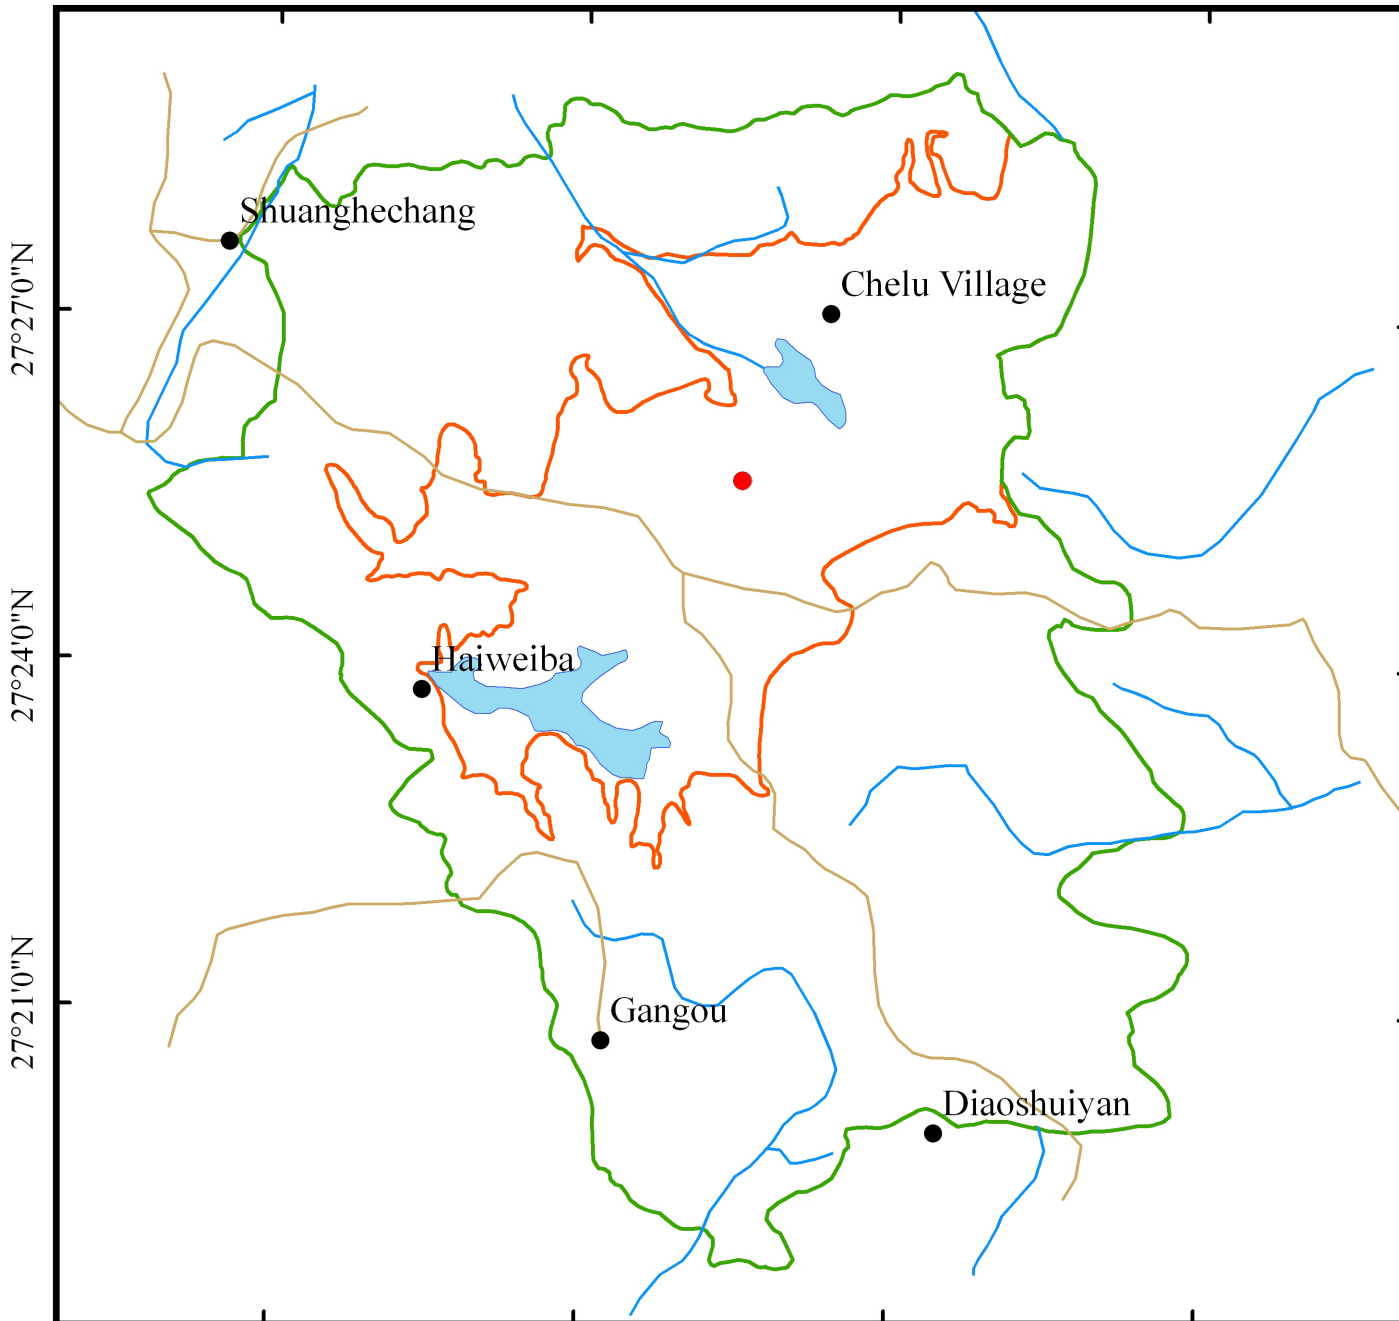

# Dashanbao Wetland

(Total area 5,958 ha)

103°15'0"E

103°18'0"E

103°21'0"E

103°24'0"E

27°27'0"N

27°24'0"N

27°21'0"N

27°27'0"N

27°24'0"N

27°21'0"N

## Legend

- Village
- Site center
- Road
- River
- Boundary of NR
- Lake
- Boundary of Ramsar Site

103°15'0"E

103°18'0"E

103°21'0"E

103°24'0"E