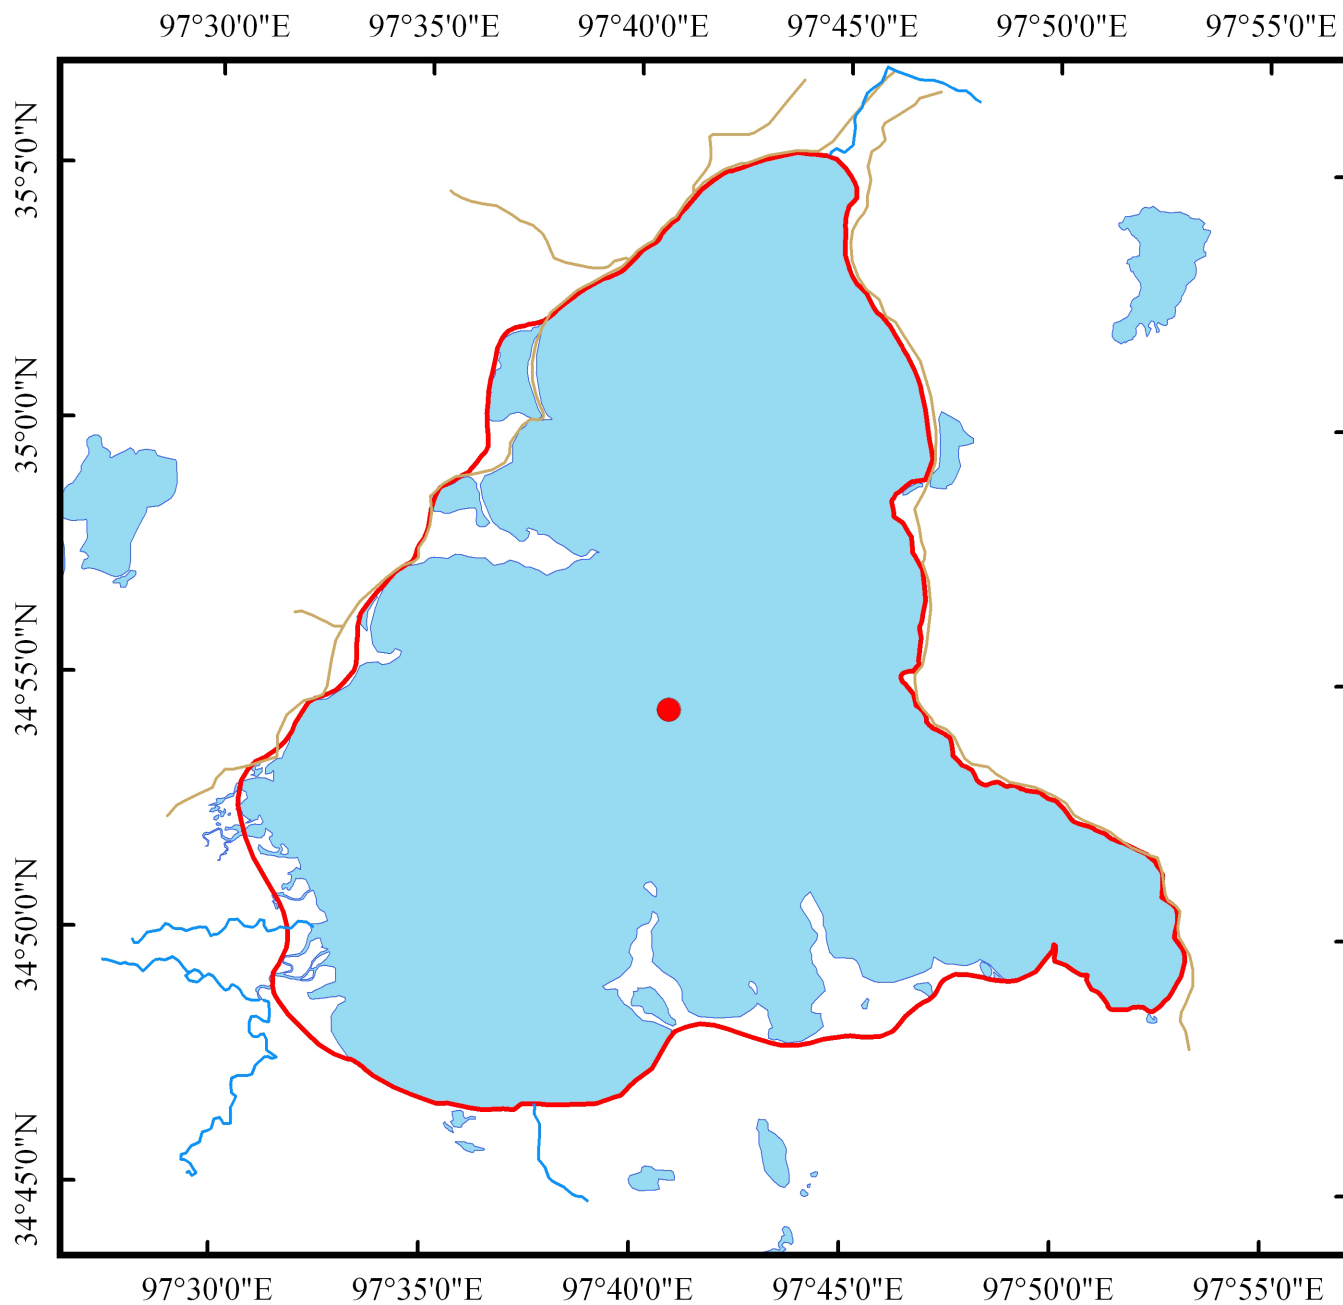

Eling Lake

(Total area 65,907 ha)

Legend

-  River
-  Road
-  Site center
-  Boundary of Ramsar Site
-  Lakes