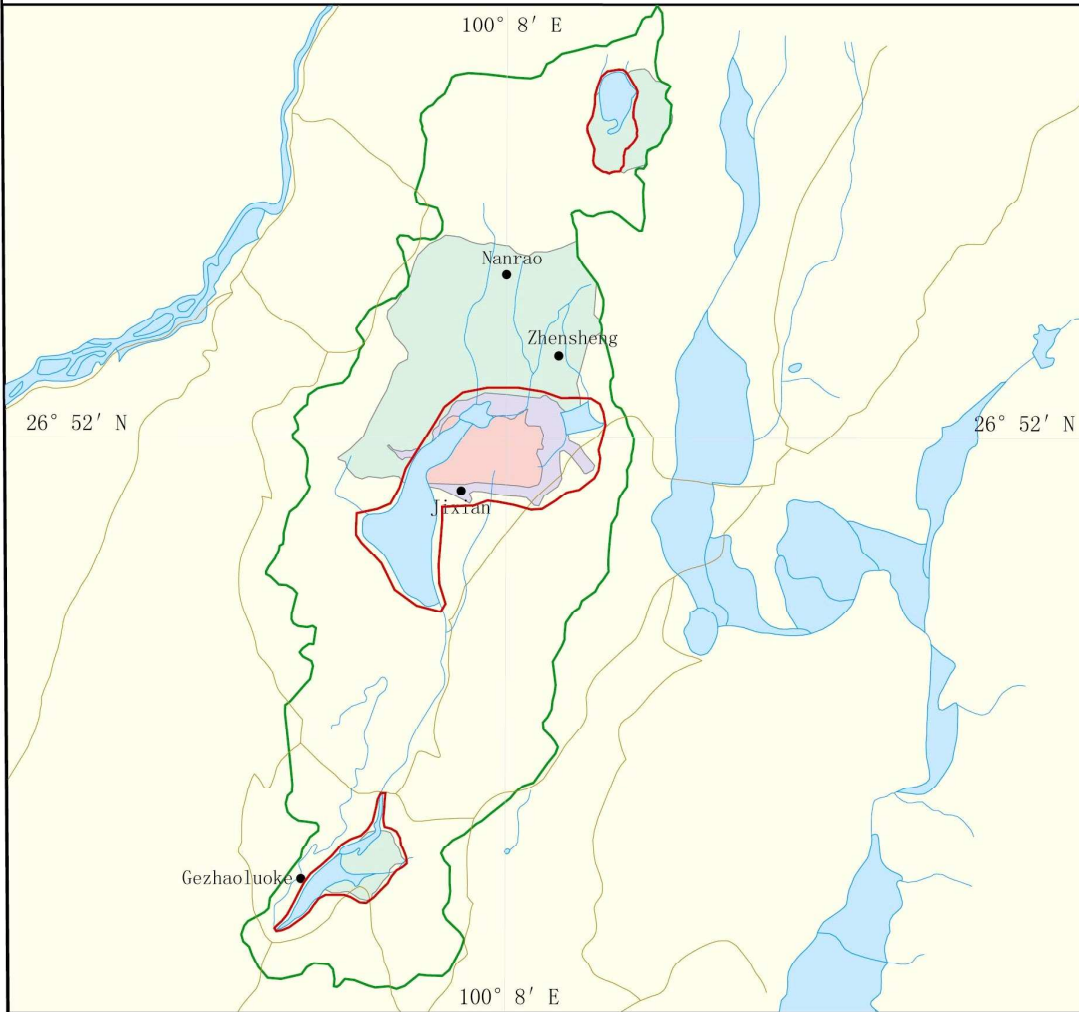

Lashihai wetland

(Total area 3560 hectare)

Legend

- Village
- Road
- River
- Lake
- Boundary of NR
- Core area
- Buffer zone
- Experiment area
- Boundary of Ramsar site

0 2 4 8 12 Kilometers