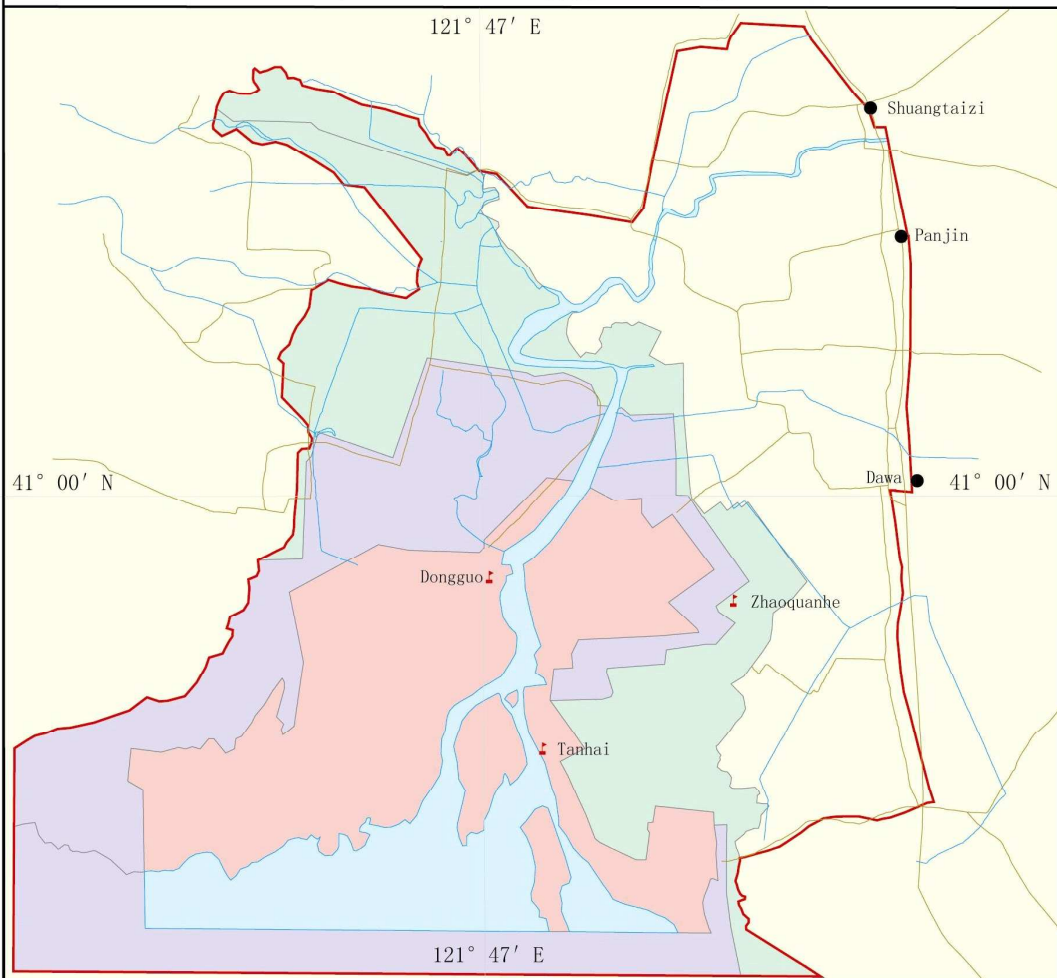

# Shuangtai Estuary

(Total area 128000 hectare)

## Legend

- Town
- ▲ Management station
- Road
- River
- Seawater
- Core area
- Buffer zone
- Experiment area
- Boundary of Ramsar site