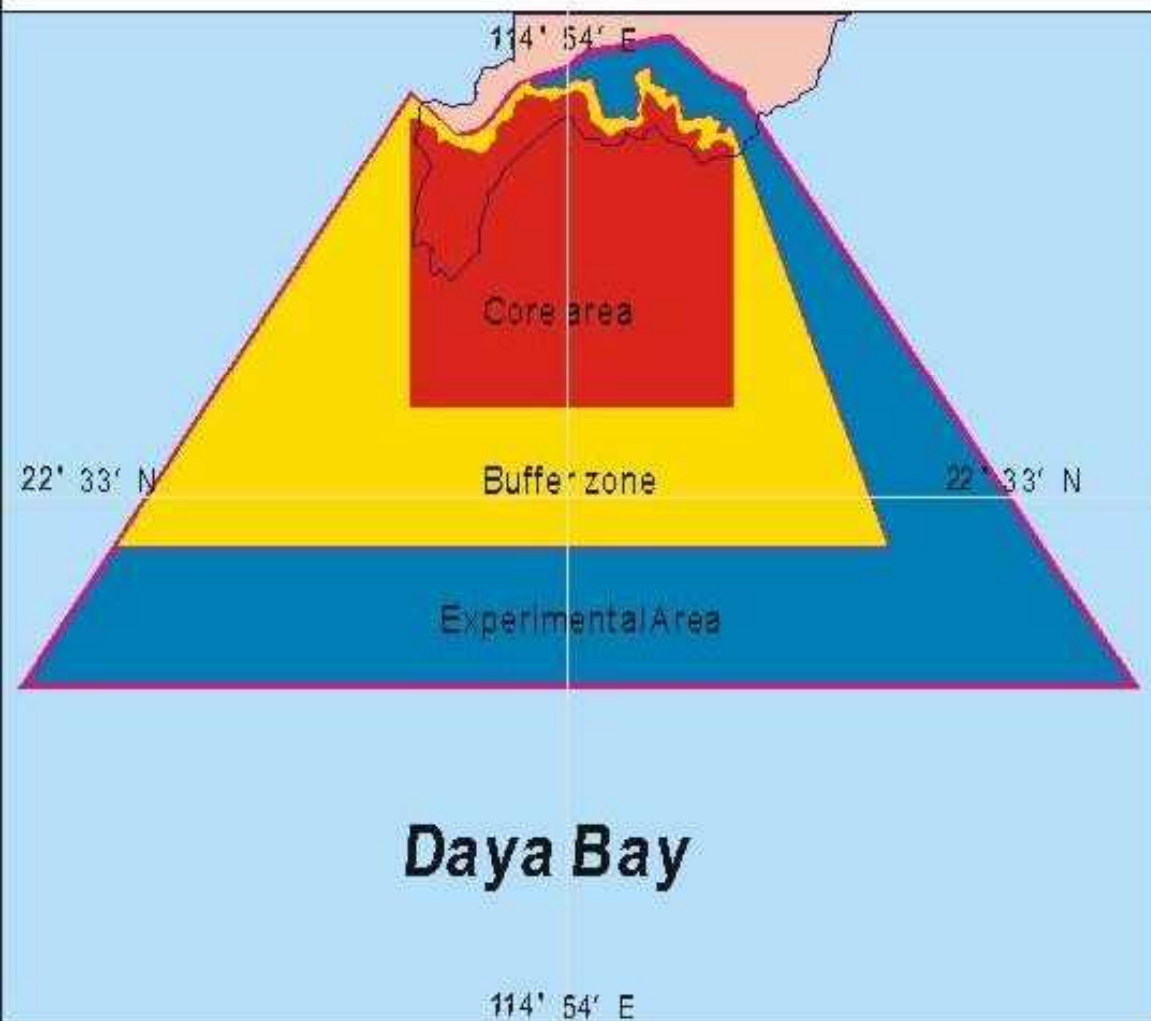

Huidong

(Total area:400hedare)

Legend

-  Core area
-  Bufferzone
-  Experimental area
-  NR Boundary

0.15 0 0.15 0.3 Kilometers