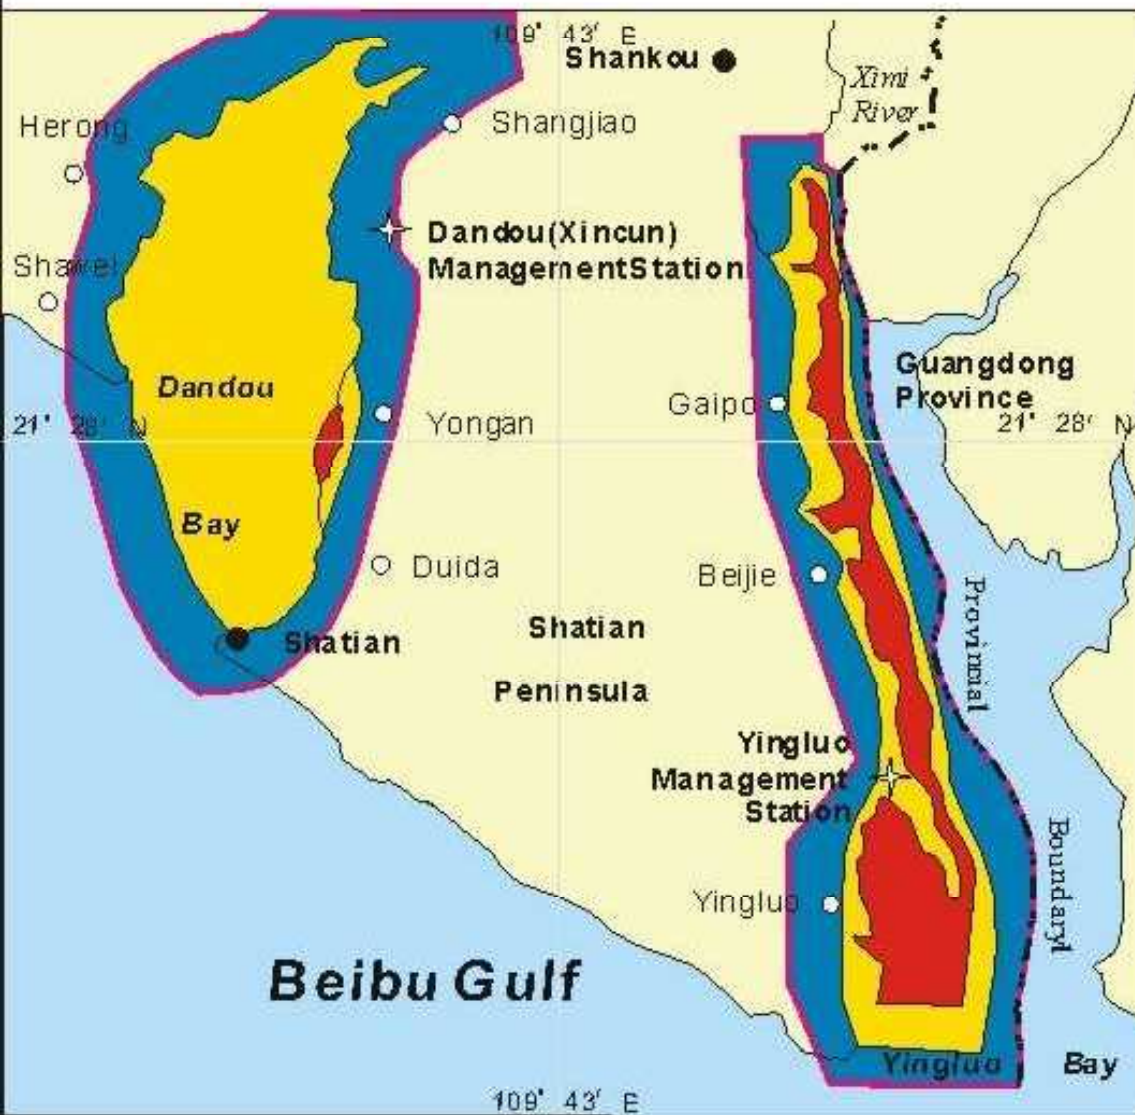

Shankou

(Total area 4000 hectare)

Legend

- Management station of the reserve
- Village
- Town
- Provincial Boundary
- Core area
- Buffer zone
- Experimental area
- NR Boundary

1 0 1 2 Kilometers