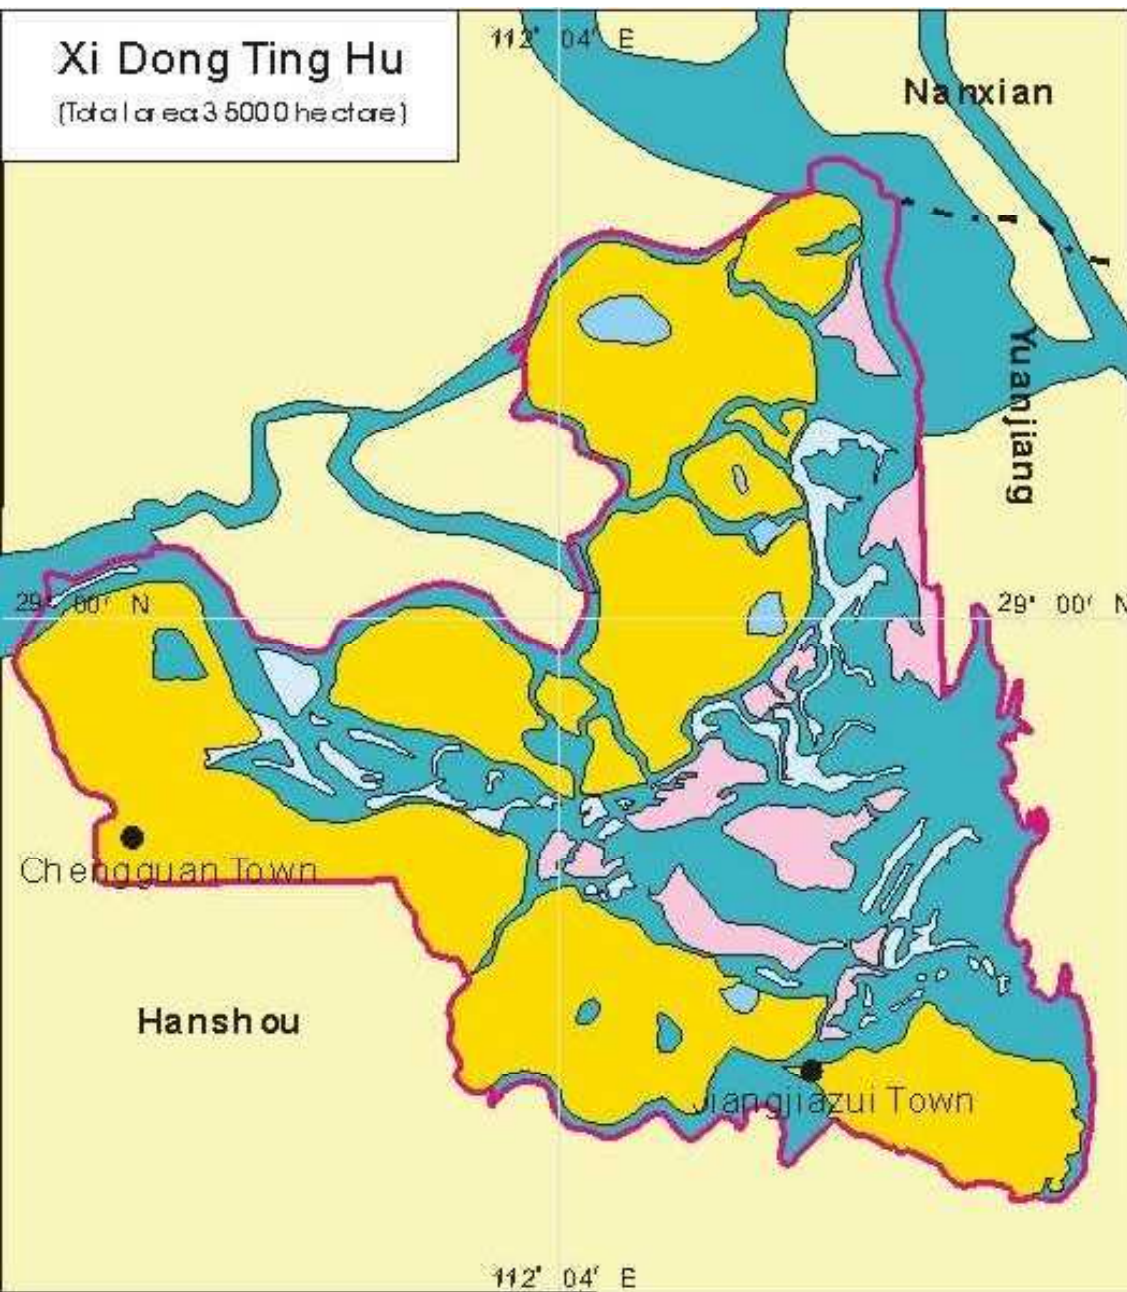

Xi Dong Ting Hu

(Total area 3 5000 hectare)

Legend

- Town
- Grassy Swamp
- Reed Swamp
- Freshwater Swamp
- Paddy Land
- Core area
- NR Boundary

2 0 2 4 Kilometers