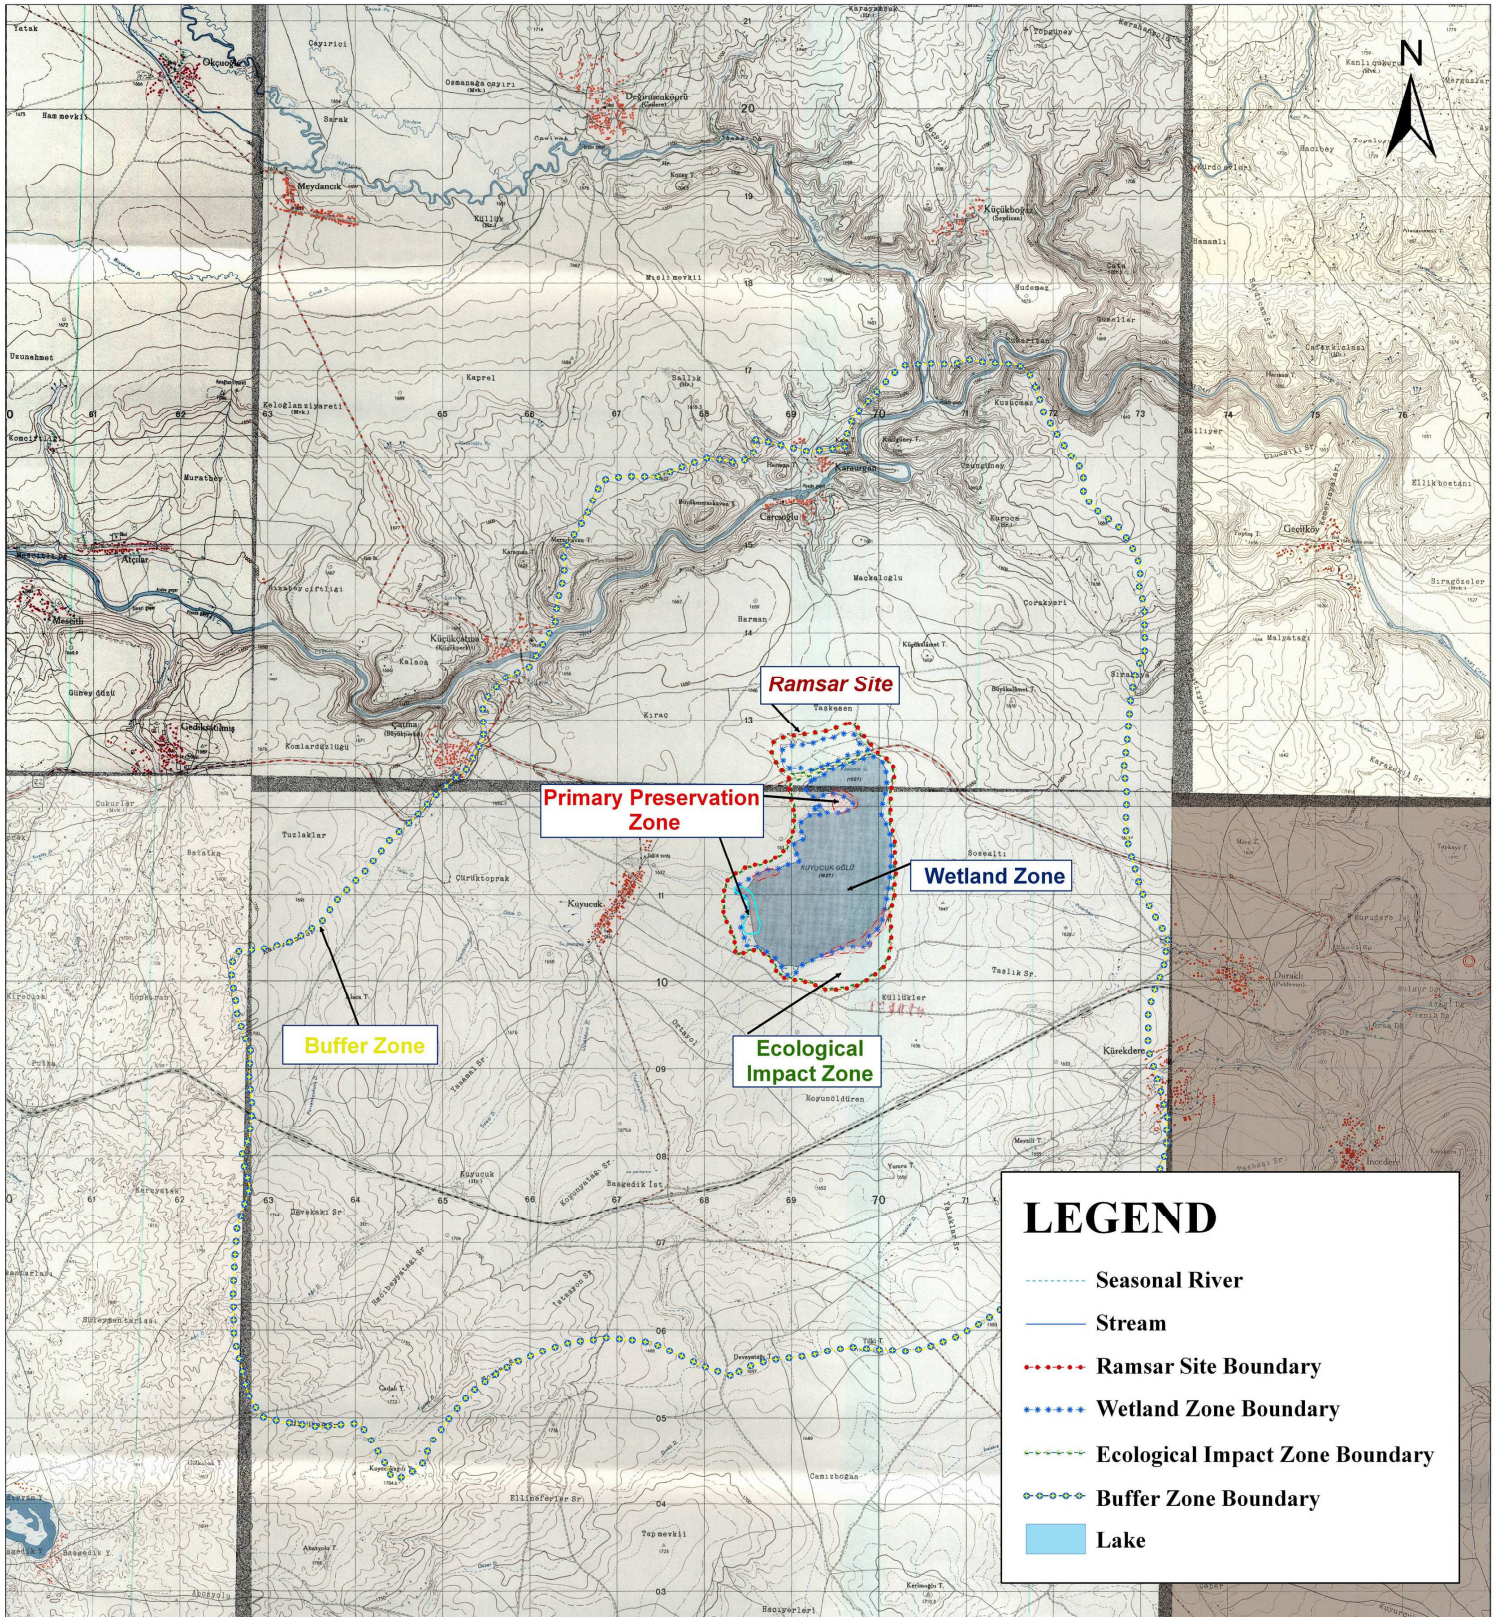

KARS-KUYUCUK LAKE RAMSAR SITE MAP

LEGEND

- - - - - Seasonal River
- Stream
- · · · · Ramsar Site Boundary
- · · · · Wetland Zone Boundary
- - - - - Ecological Impact Zone Boundary
- - - - - Buffer Zone Boundary
- Lake

SCALE