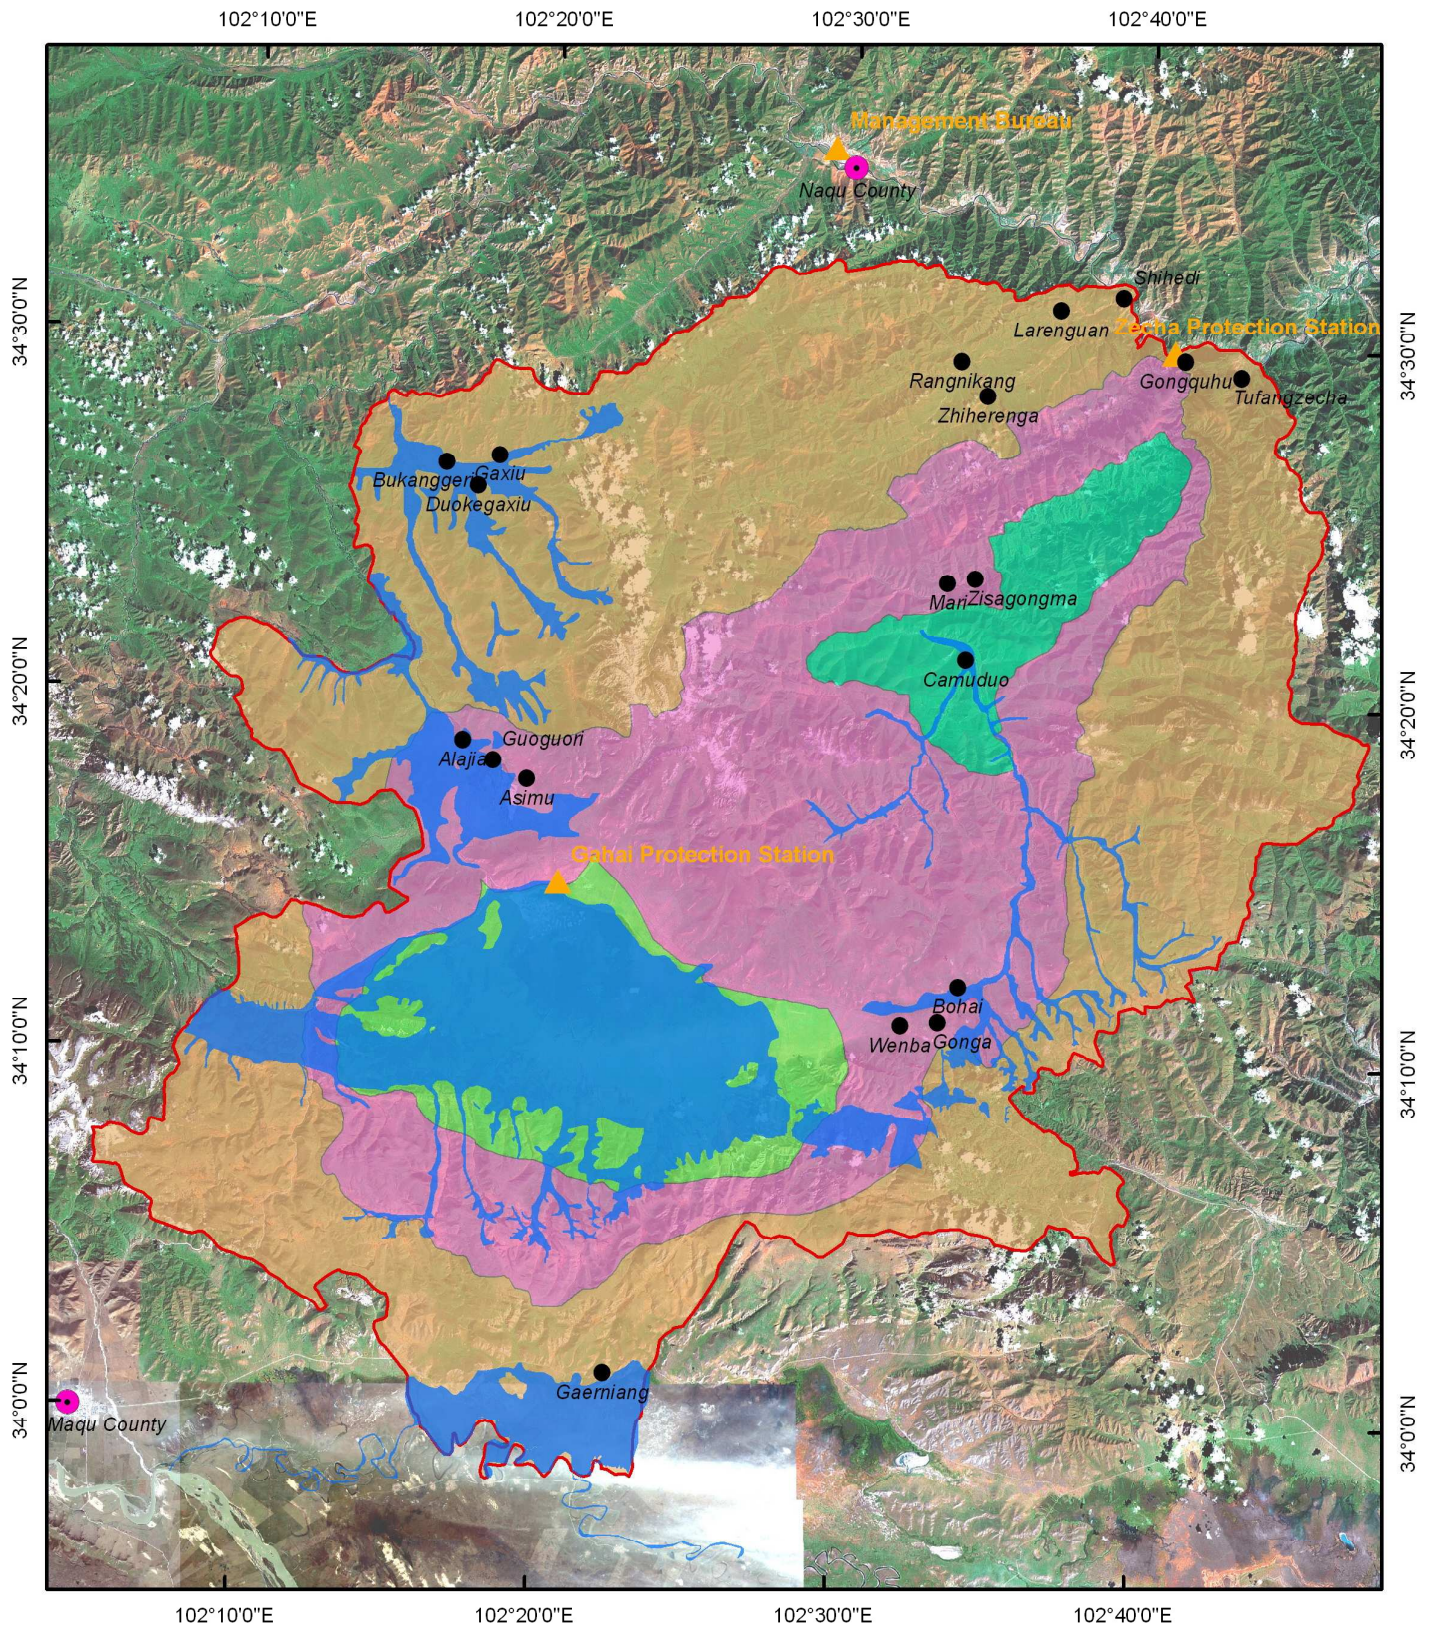

Map of the Gansu Gahai Wetlands Ramsar Site

Legend

- Residential area
- County
- ▲ Protection Station
- wetlands
- Boundary of the Ramsar Site
- Buffer Area
- Core Area of Gahai
- Core Area of Zecha
- Experiment Area

Location: Gansu Province, Northwest China

Area: 247,431 ha