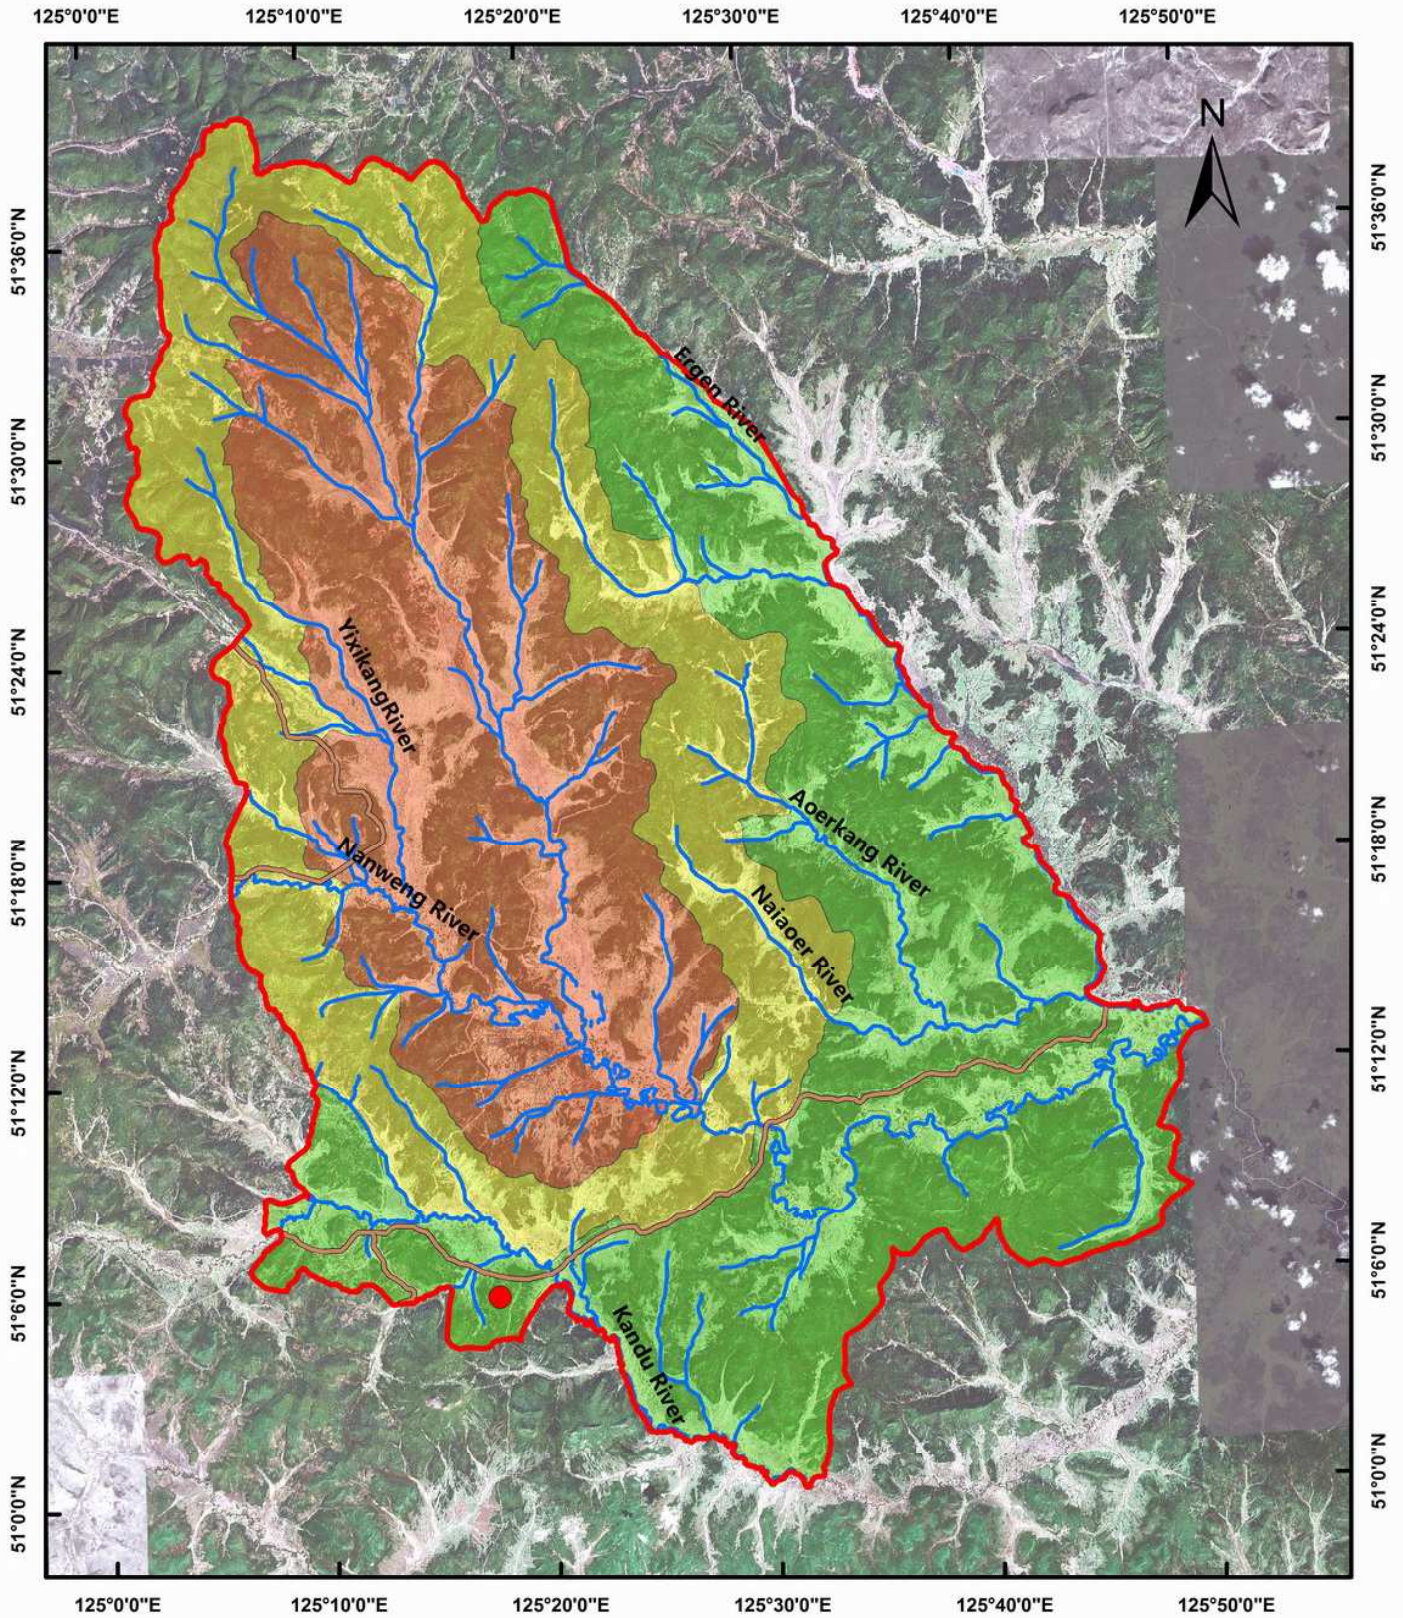

Map of the Heilongjiang Nanweng River National Nature Reserve Ramsar Site

Legends

-  Ramsar site boundary
-  Core area
-  Buffer area
-  Experiment area
-  Rivers
-  Main roads
-  Bureau of the reserve

0 5 10 20 Kilometers

Location: Heilongjiang Province, Northeast China
Area: 229, 523 ha