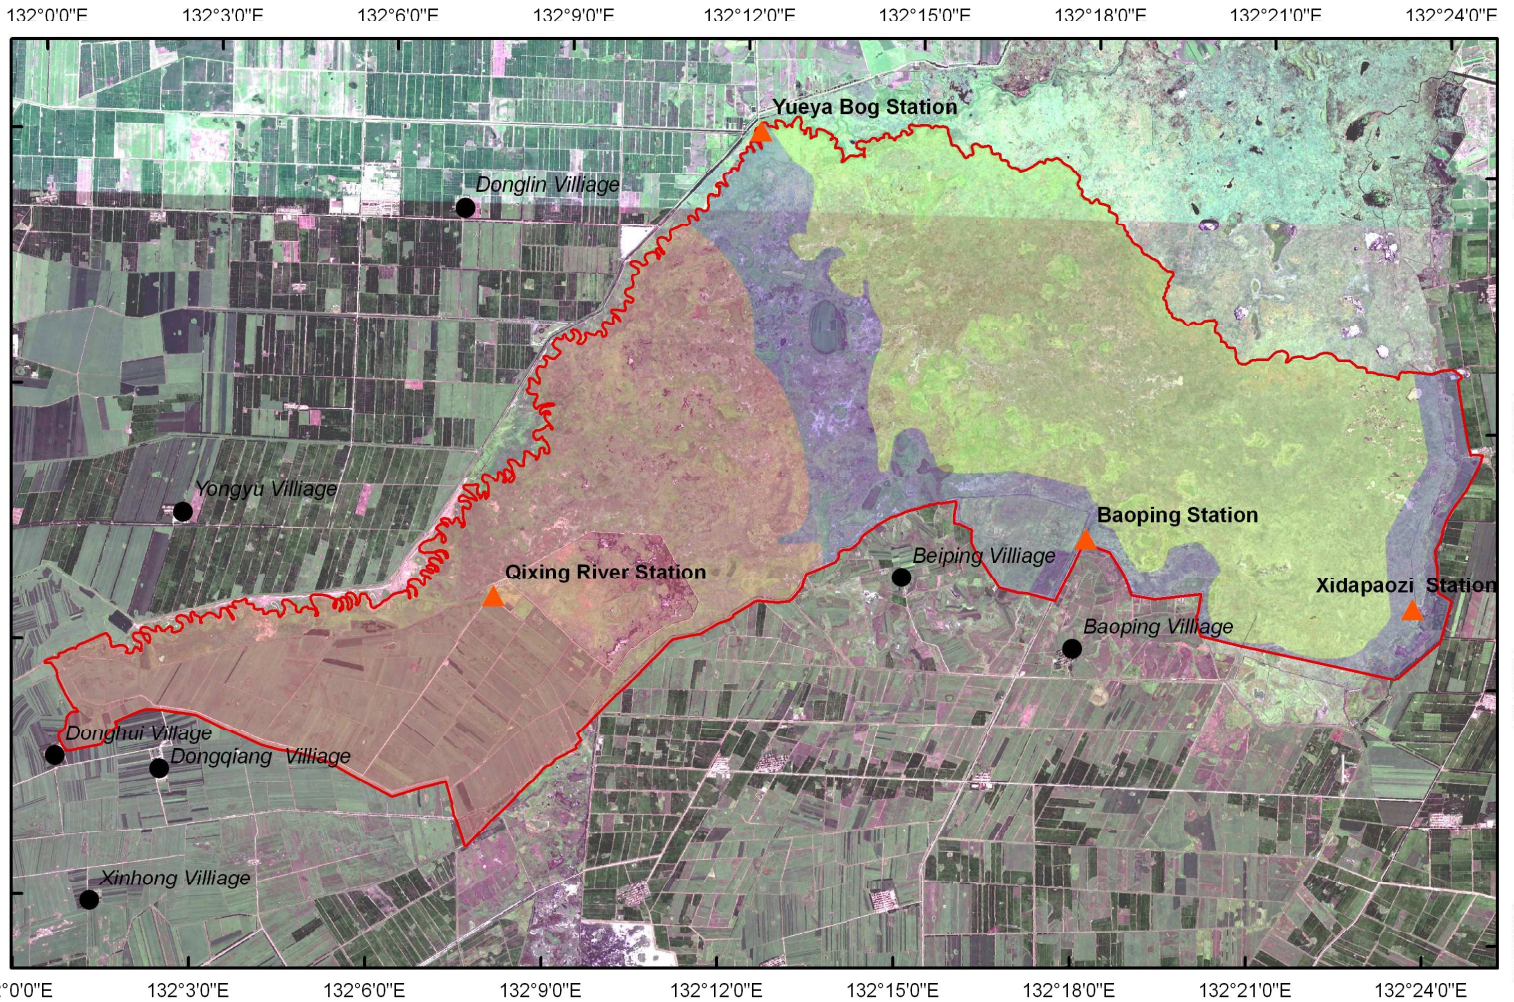

Map of the Heilongjiang Qixing River National Nature Reserve Ramsar Site

Legend

- ▲ Management station
- Residential area
- Boundary of the Ramsar Site
- Core Area
- Buffer Area
- Experiment Area

Location: Central Heilongjiang Province, Northeast China

Area: 20,000 ha