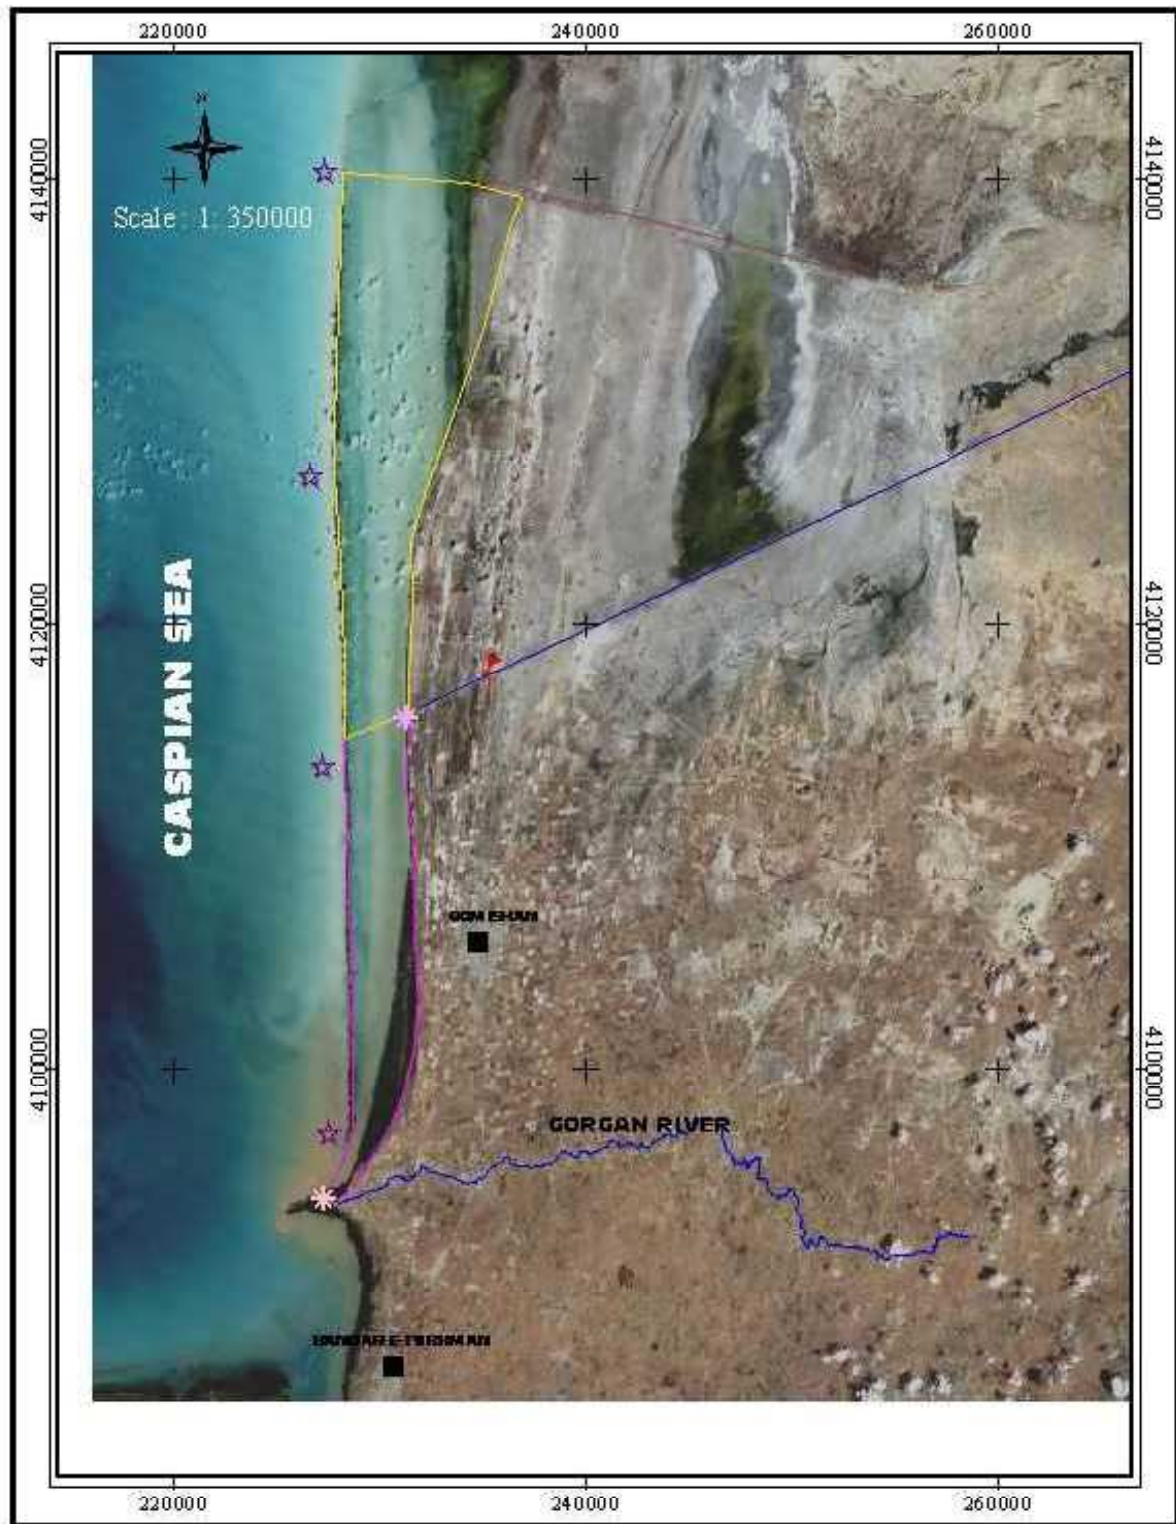

GOMISHAN WETLAND

- | | | |
|---|---------------------------------------|--------------------------------------|
| — | International boundary(approximately) | Total wetland area : 17700(ha) |
| — | Drainage channel | No hunting area: 12200(ha) |
| — | Wetland border(no hunting) | RGB(321) Landsat 5 TM , 1998/6/12 |
| — | wetland border | Projection : WGS 84 , UTM , Zone 40N |
| ▲ | Station guard | |
| ☆ | Fishery | |
| ✱ | Fishery guard | |