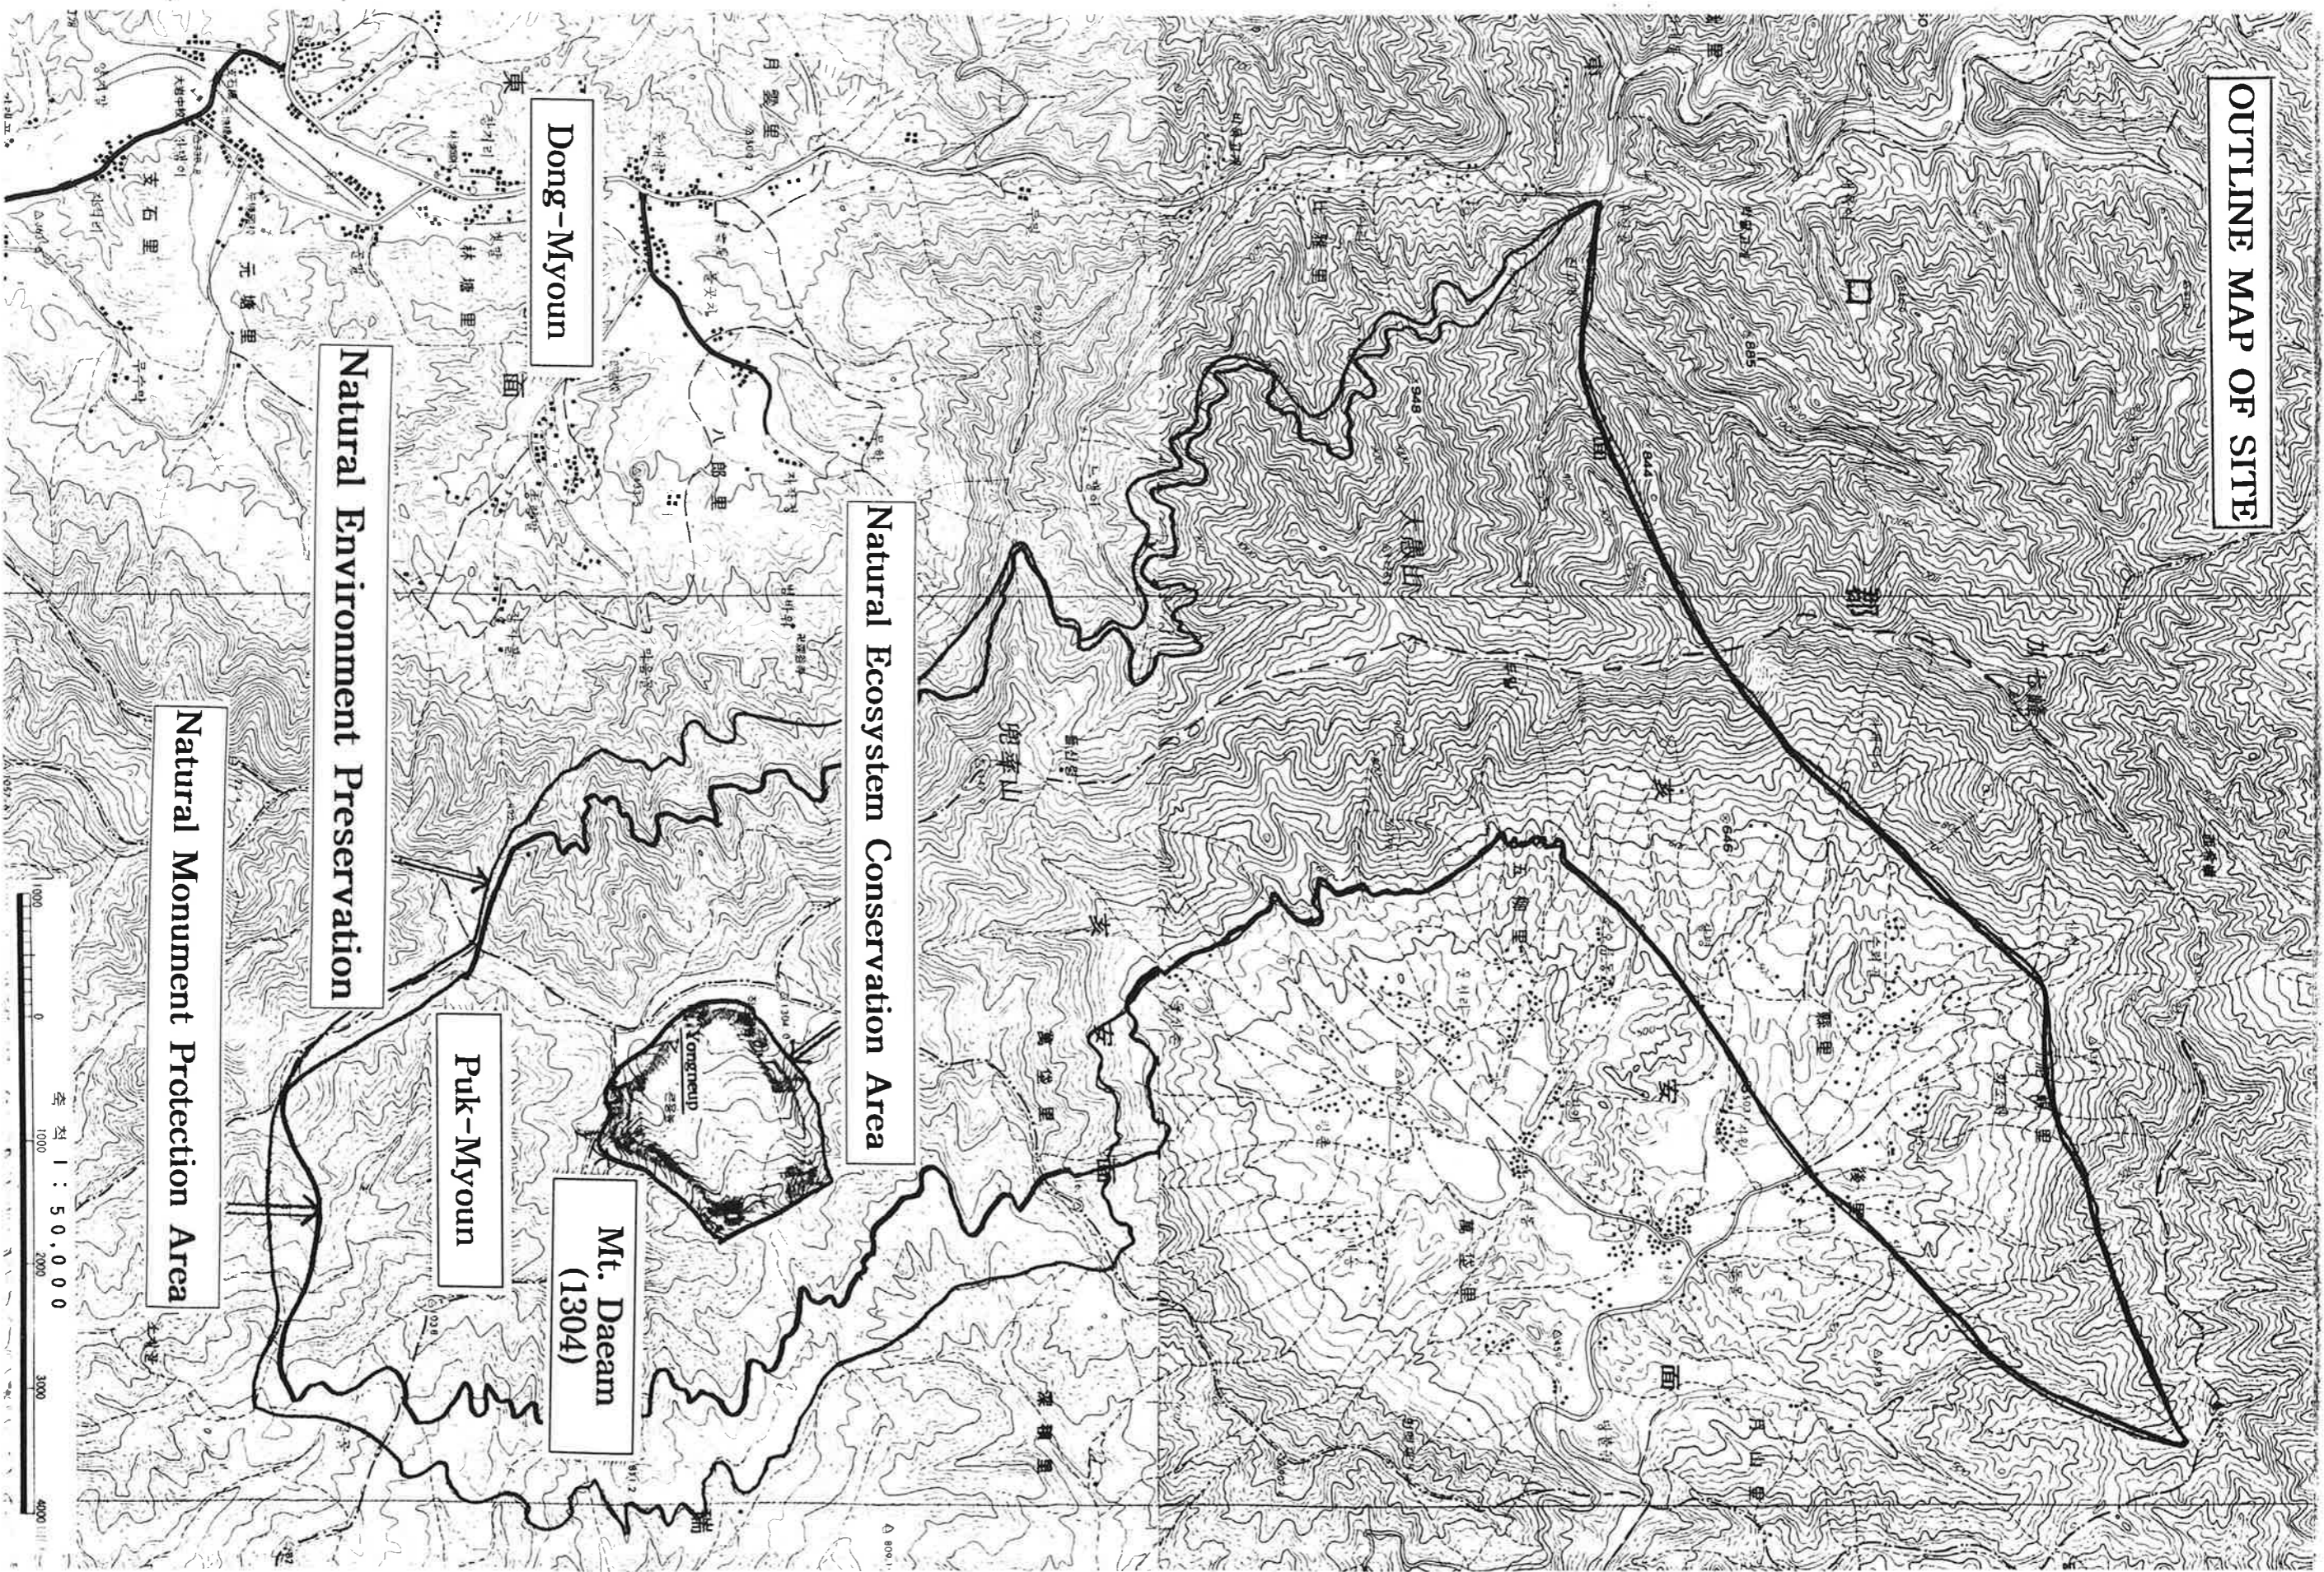

OUTLINE MAP OF SITE

Dong-Myoun

Natural Environment Preservation

Natural Ecosystem Conservation Area

Natural Monument Protection Area

Puk-Myoun

Mt. Daeam  
(1304)