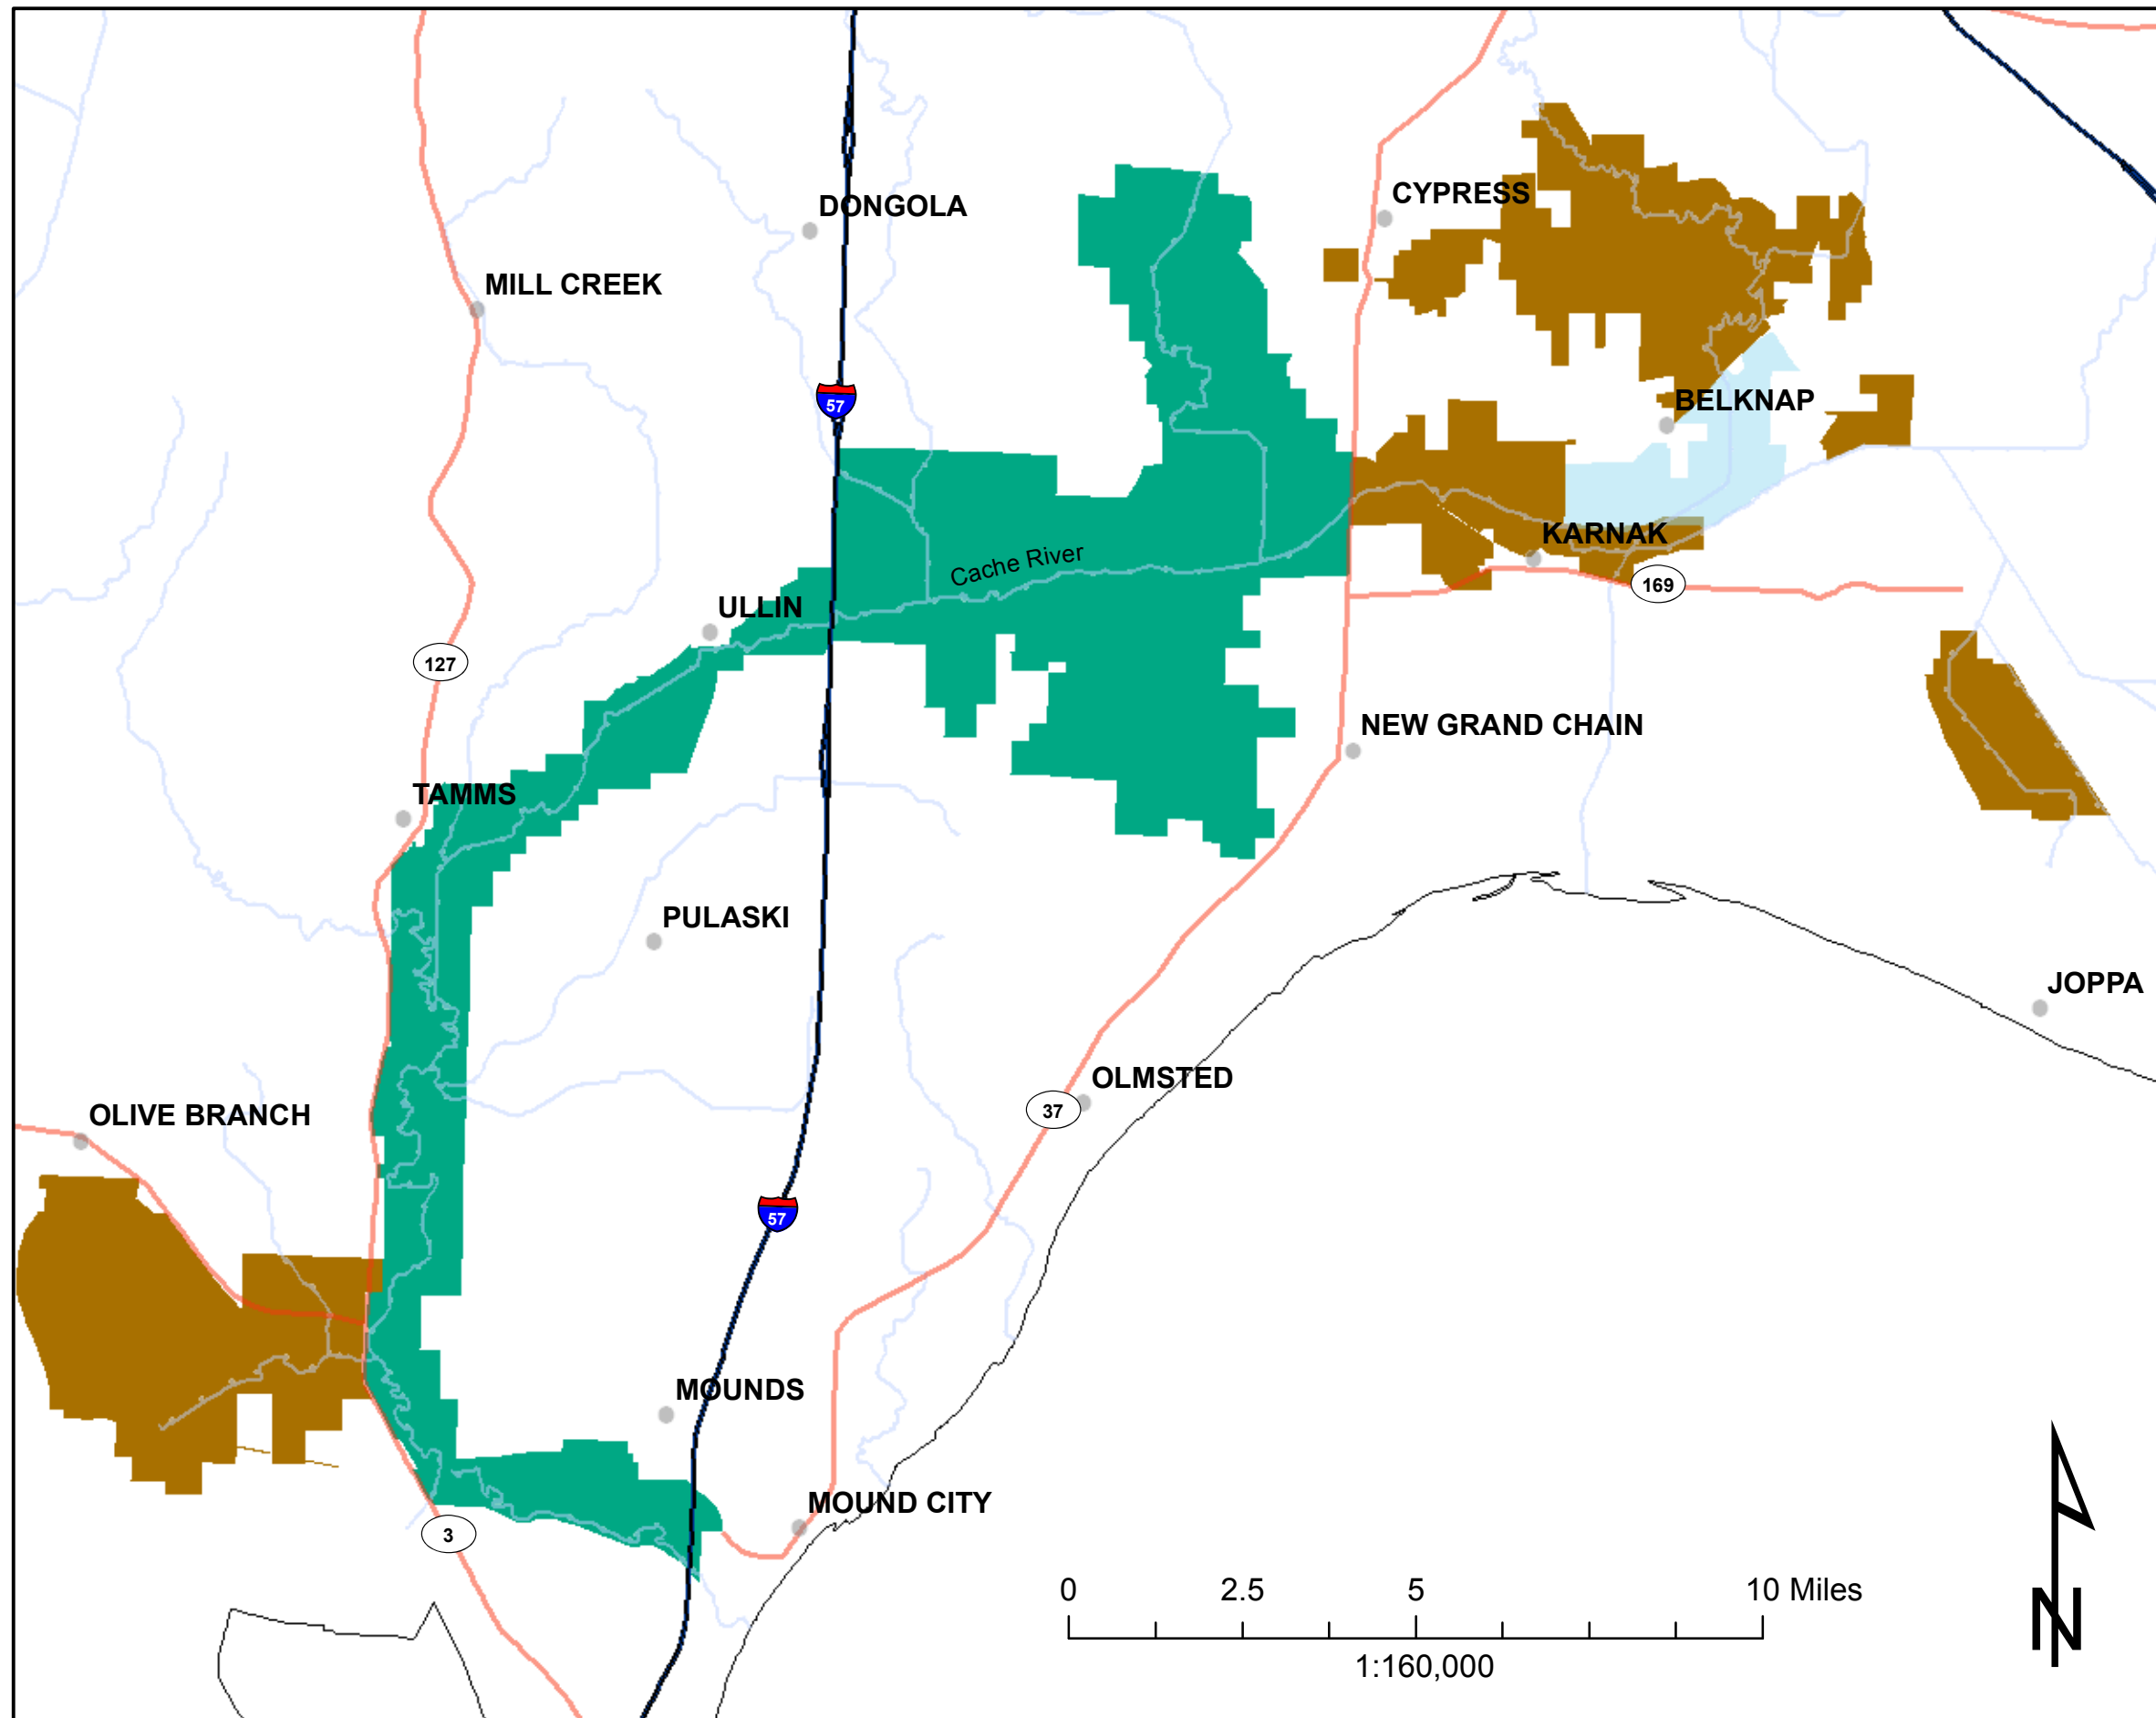

Cache River and Cypress Creek Wetlands

Legend

- Communities
- Interstate Transportation System
- State Transportation System
- Waterways
- Illinois Department of Natural Resources
- Cypress Creek Acquisition Boundary
- The Nature Conservancy

Map Date: March 7, 2007
 Map Sources: Cypress Creek National Wildlife Refuge,
 Illinois Department of Natural Resources,
 and The Nature Conservancy
 Map Projection: UTM NAD83 ZONE 16