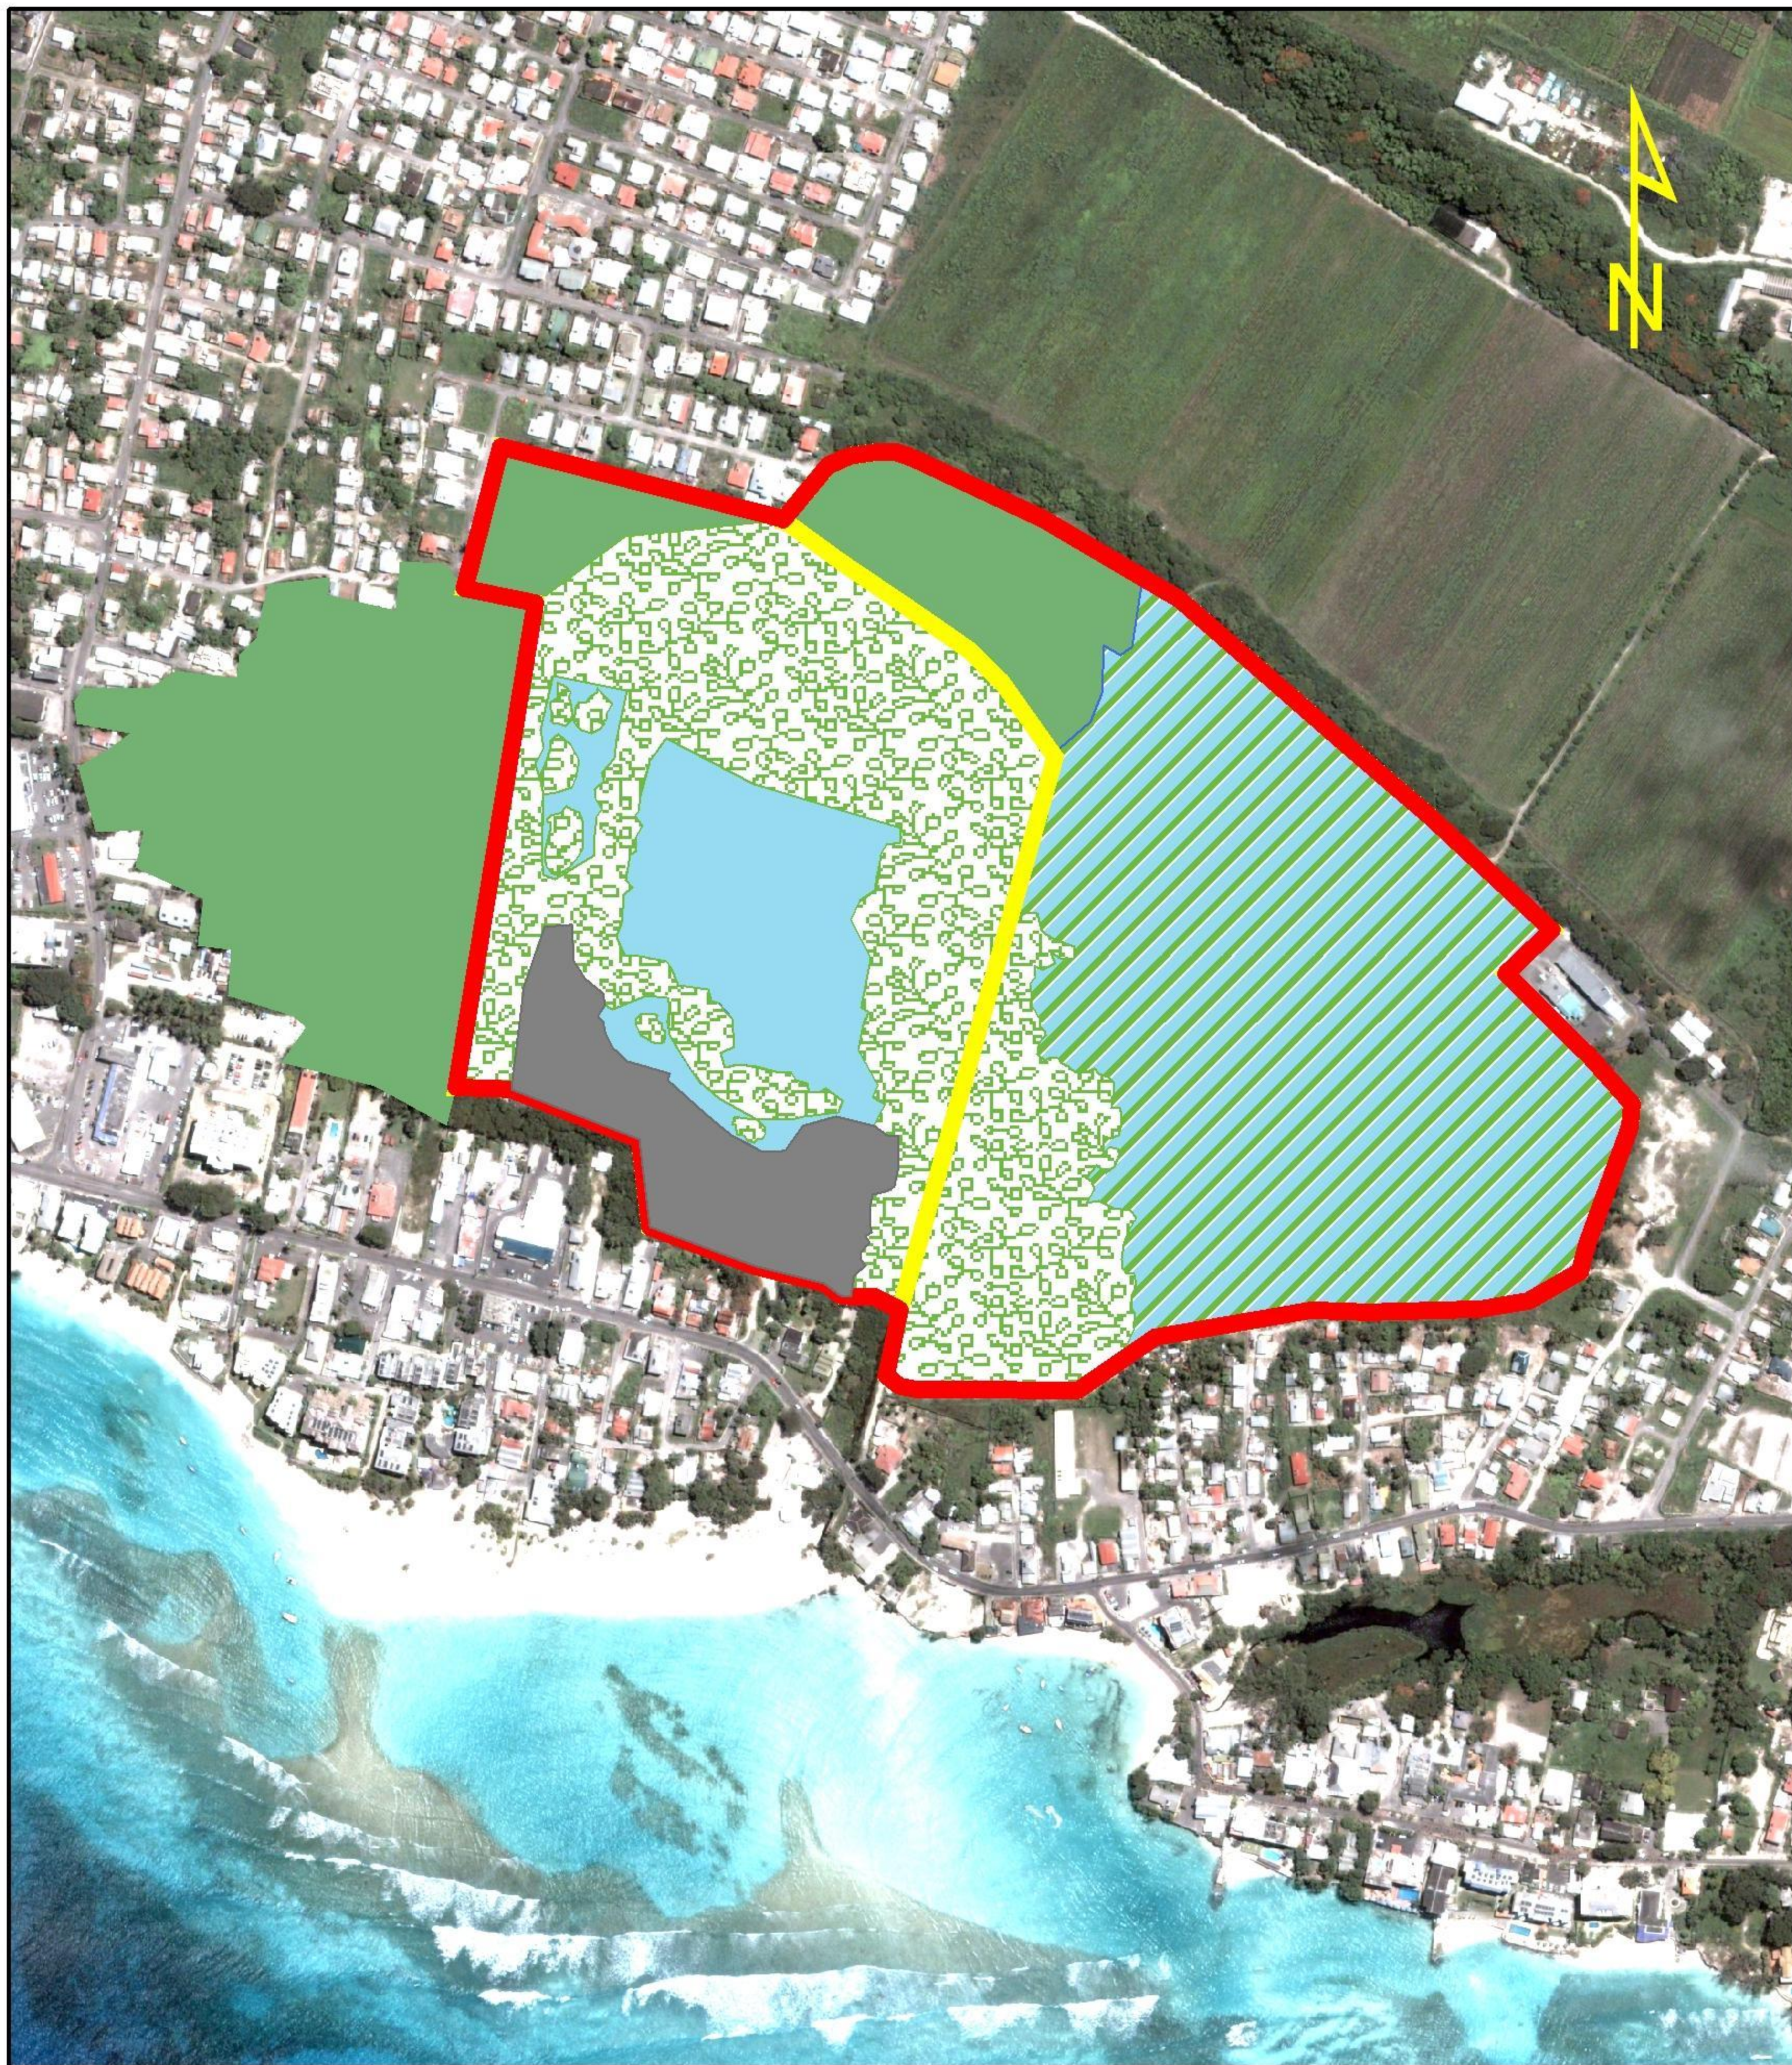

Graeme Hall Swamp

Legend

- Open_water_bodies
- Marsh
- MangroveVegetation
- GHNS_division
- Ramsar site boundary
- BirdSanctuaryFacilities
- Pasture

0 70 140 280 420 560 Meters