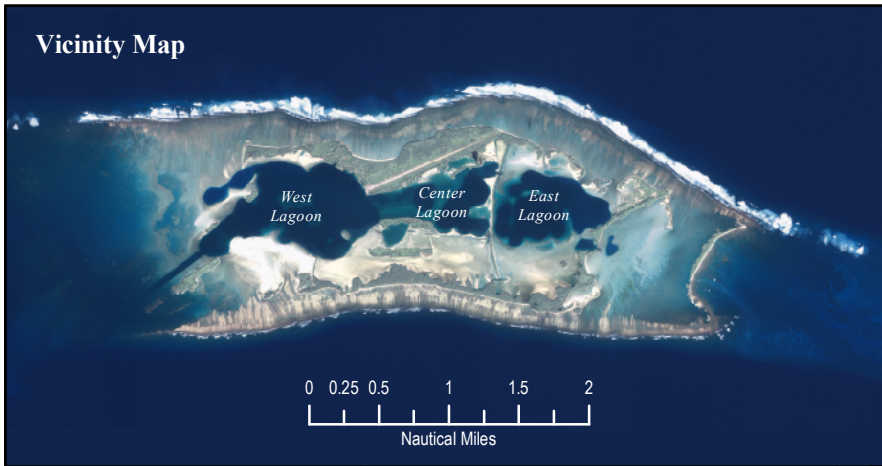

# Palmyra Atoll National Wildlife Refuge

Pacific Islands

Ramsar Site

NWRS REMOTE PACIFIC ISLANDS

PRODUCED IN THE DIVISION OF REALTY & REFUGE INFORMATION  
 PORTLAND, OREGON  
 LAND STATUS CURRENT TO:  
 MAP DATE: 3/21/2011  
 BASEMAP:  
 MERIDIAN:  
 FILE: 11-087-1.MXD