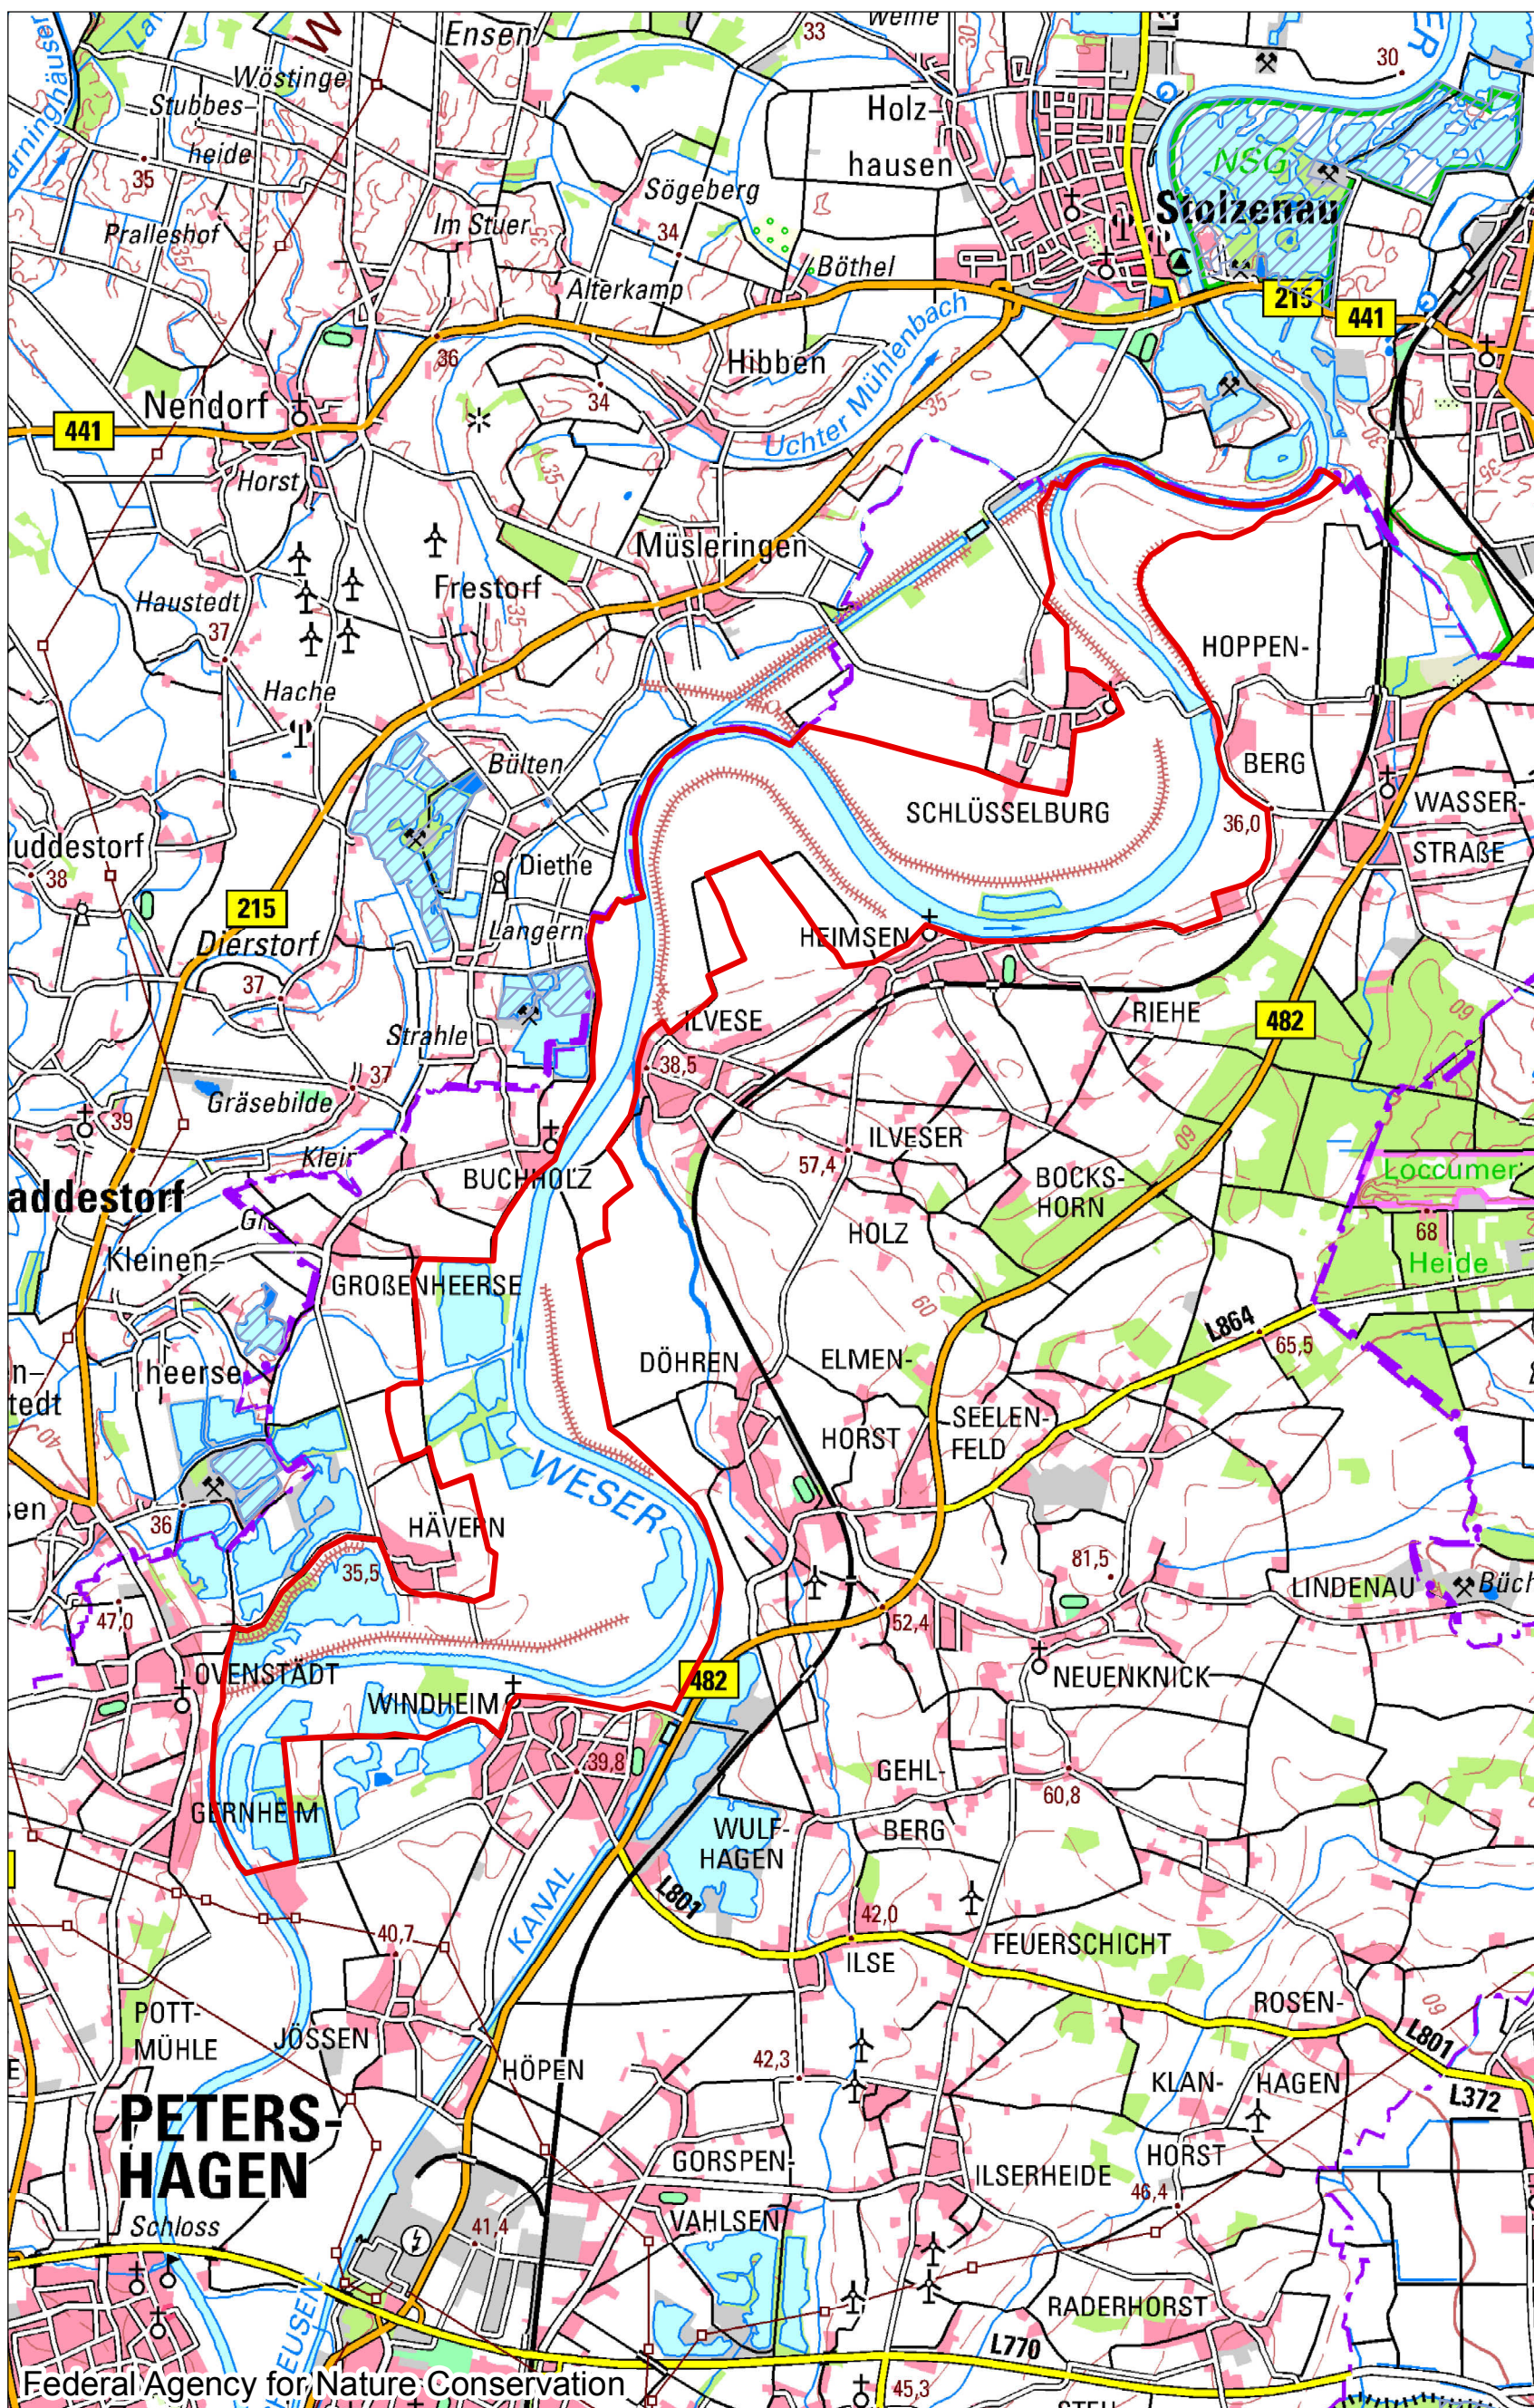

Ramsar Site No. 278 Weser barrage (Germany)

- Ramsar Site boundary
- Sites of Community Importance

Federal Agency for Nature Conservation

0 0.75 1.5 3 km

Basic Spatial Data: DTK100, VG1000 © GeoBasis-DE / BKG, 2019.
Data Licence Germany - attribution - Version 2.0
(www.govdata.de/dl-de/by-2-0)

Coordinate system: ETRS89/UTM

Sources: Federal Agency for Nature Conservation (BfN), 2023
using data provided by the Bundesländer
(Ramsar 2021, SCI 2019)