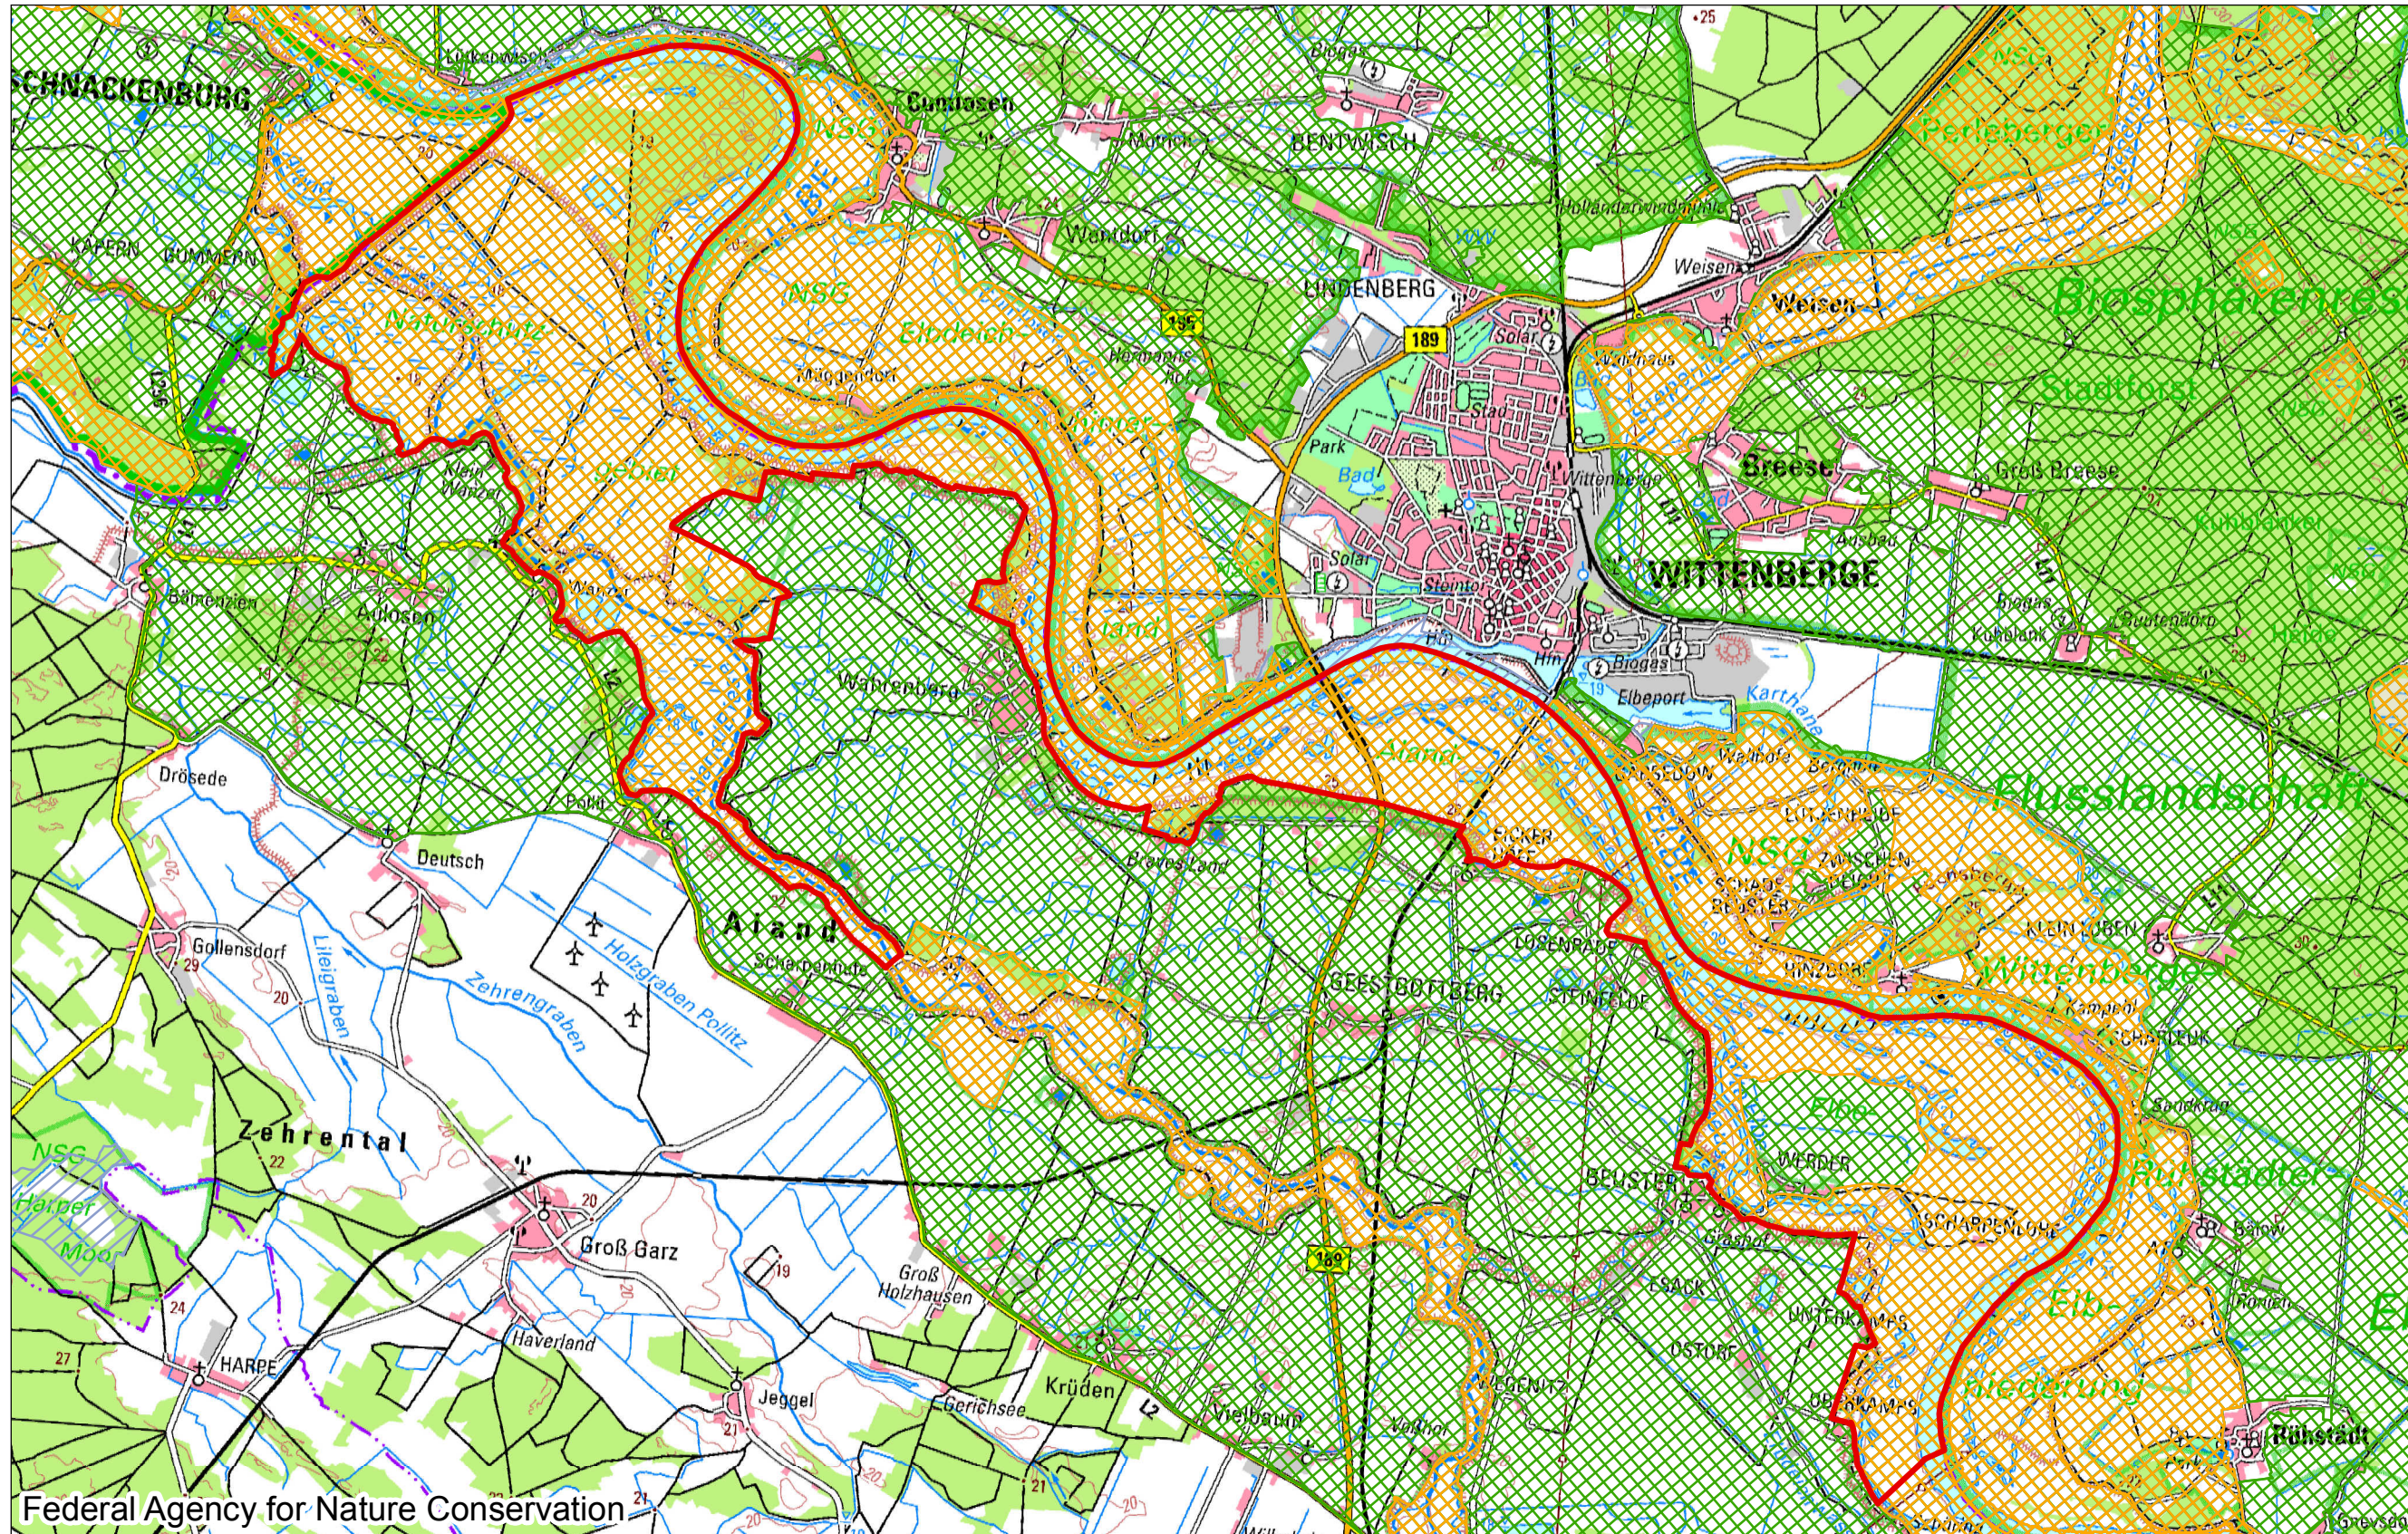

Ramsar Site No. 1307 Aland-Elbe-Lowland and Elbe wetland Jerichow (Germany)

-  Ramsar Site boundary
-  Sites of Community Importance (SCI)
-  Biosphere Reserves
-  Biosphere Reserves and SCI

Federal Agency for Nature Conservation

0 1 2 4 km

Coordinate system: ETRS89/UTM

Basic Spatial Data: DTK100, VG1000 © GeoBasis-DE / BKG, 2019.
Data Licence Germany - attribution - Version 2.0
(www.govdata.de/dl-de/by-2-0)

Sources: Federal Agency for Nature Conservation (BfN), 2023
using data provided by the Bundesländer
(Ramsar 2021, SCI 2019, Biosphere Reserves 2022)