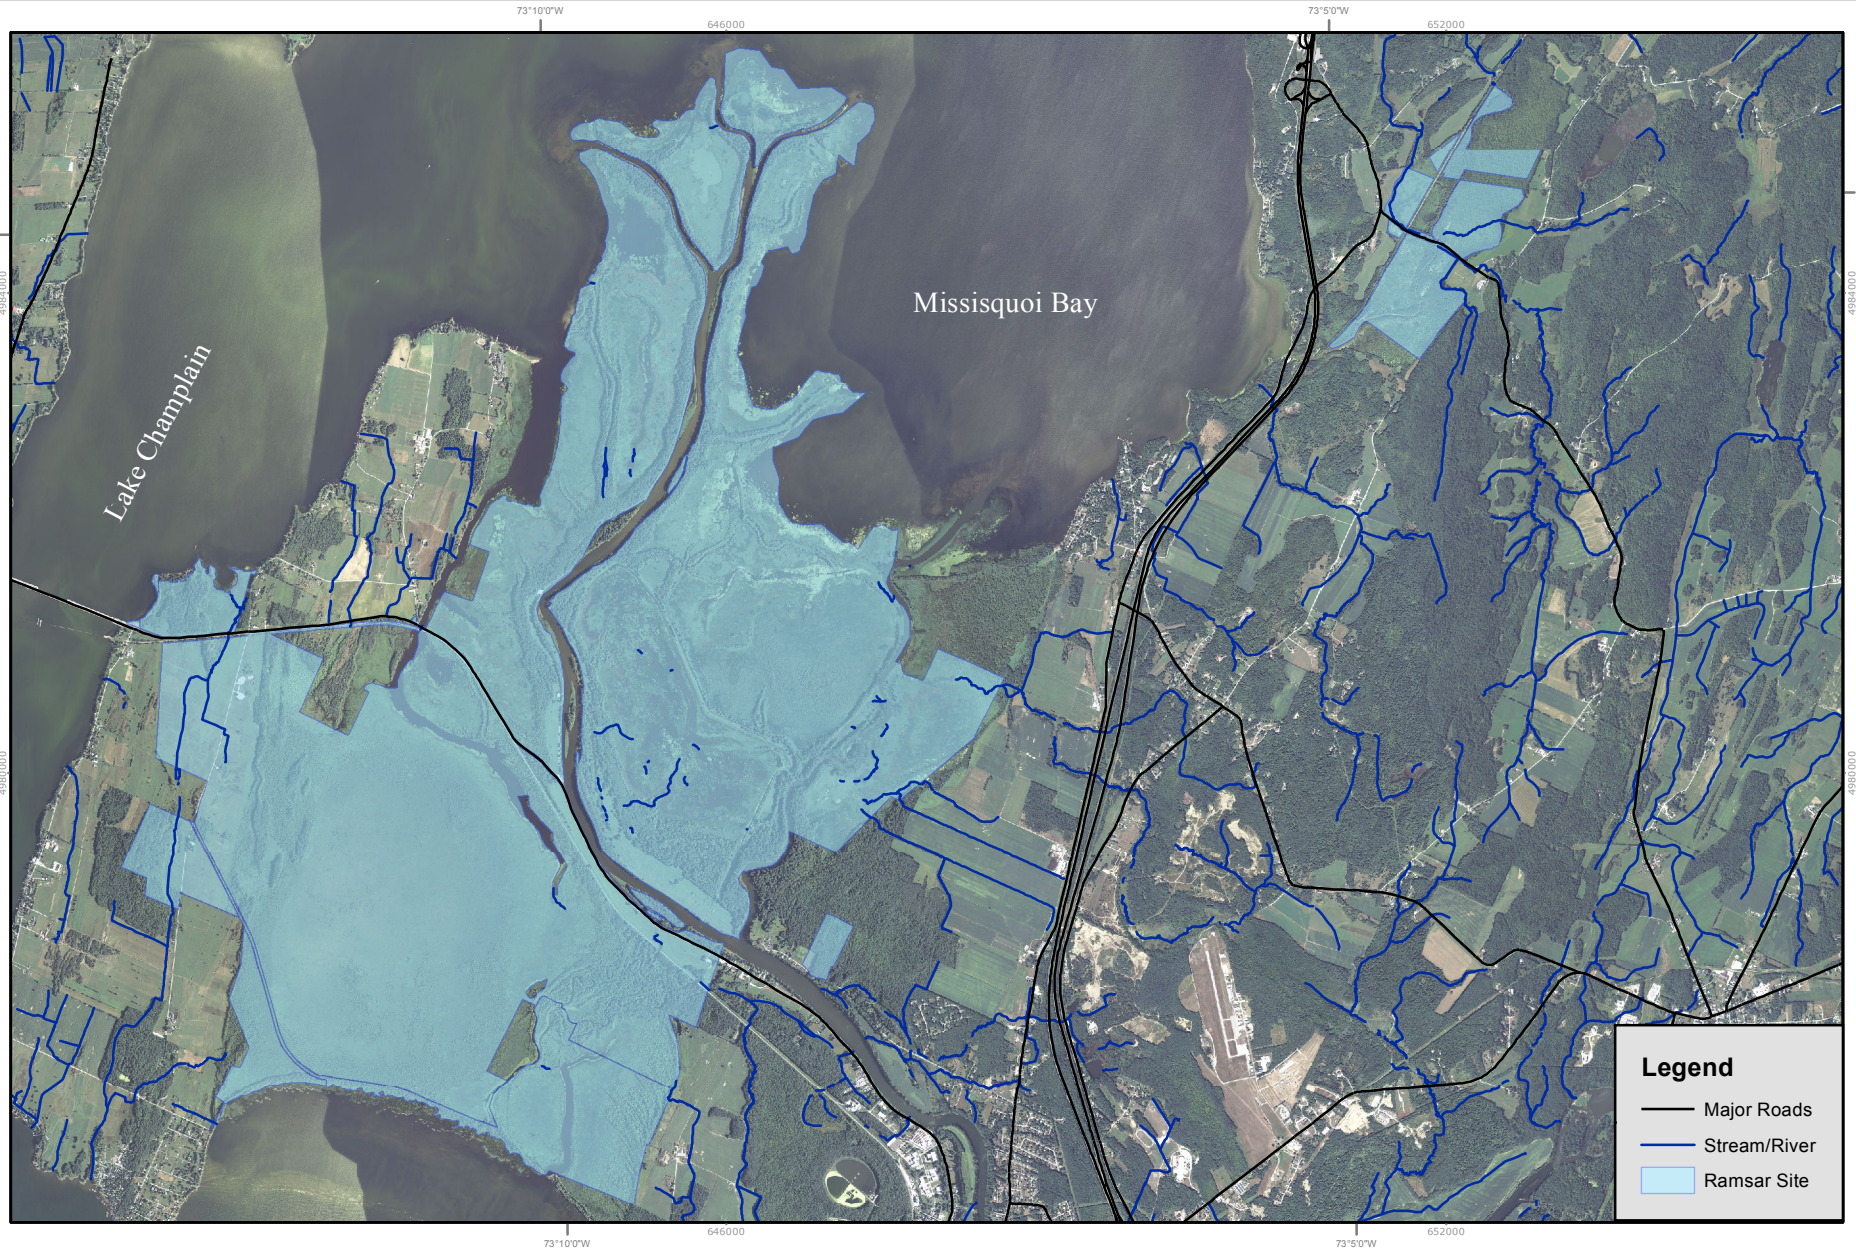

U.S. Fish & Wildlife Service

Ramsar Site Extent-Vermont

Missisquoi Delta and Bay Wetlands Ramsar Site, Vermont, USA

Map Projection: NAD_1983_UTM_Zone_18N
 Graticule Units: degrees, minutes, seconds
 Map Grid Unit: Meter
 Created 12/11/2013

Center Location
 73 10' 8.727" W 44 57' 18.58" N