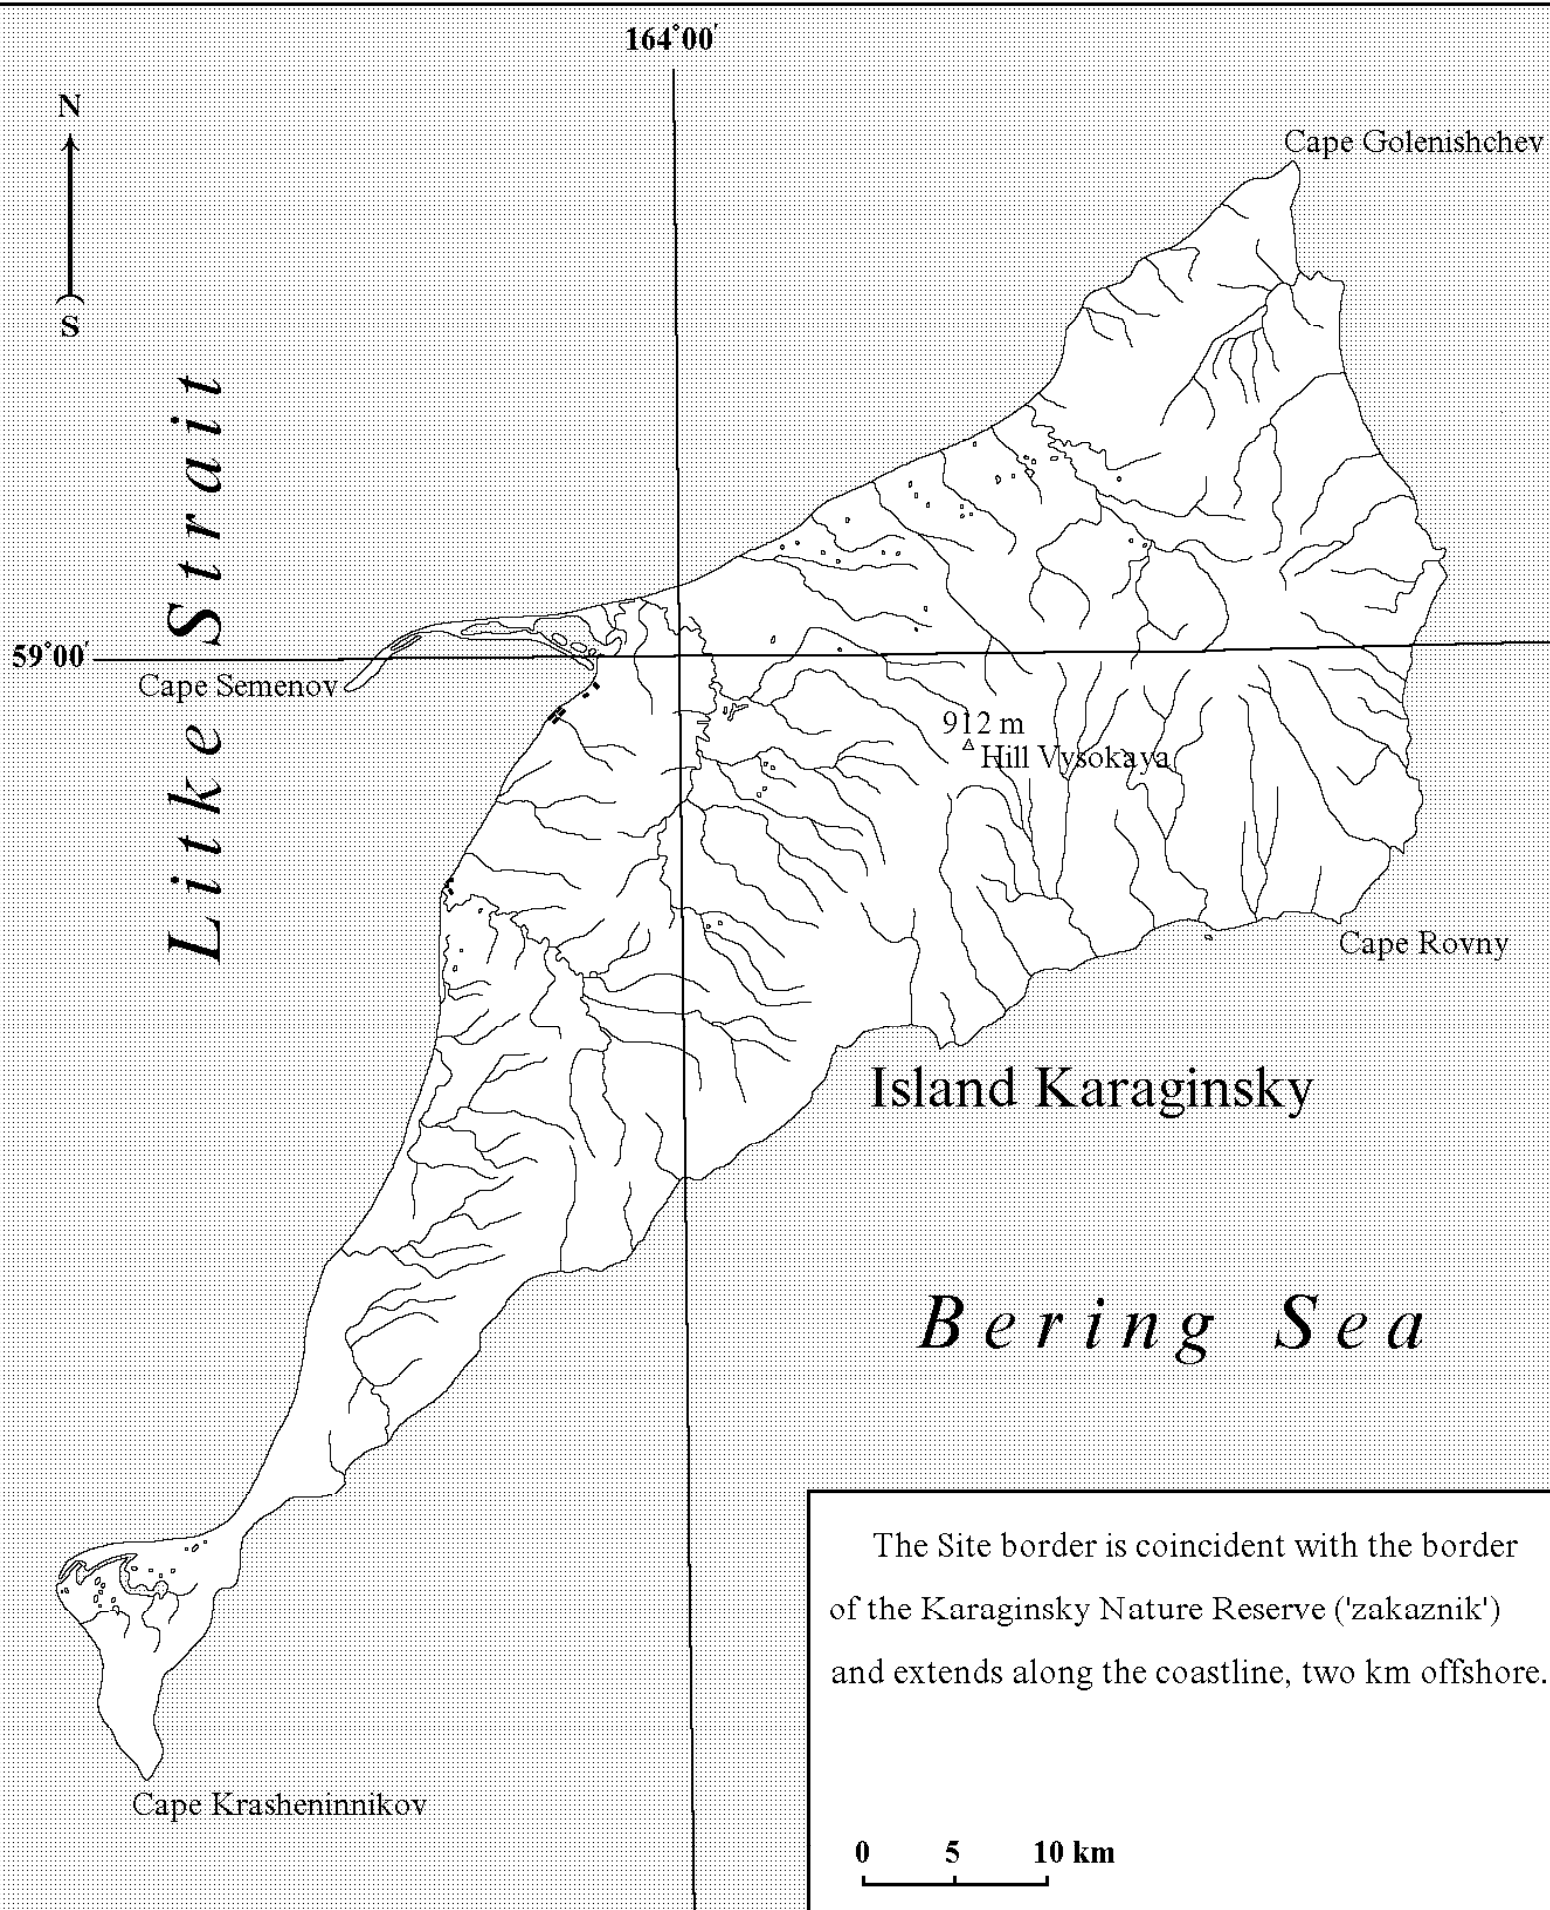

# Karaginsky Island, Bering Sea

The Site border is coincident with the border of the Karaginsky Nature Reserve ('zakaznik') and extends along the coastline, two km offshore.

0 5 10 km