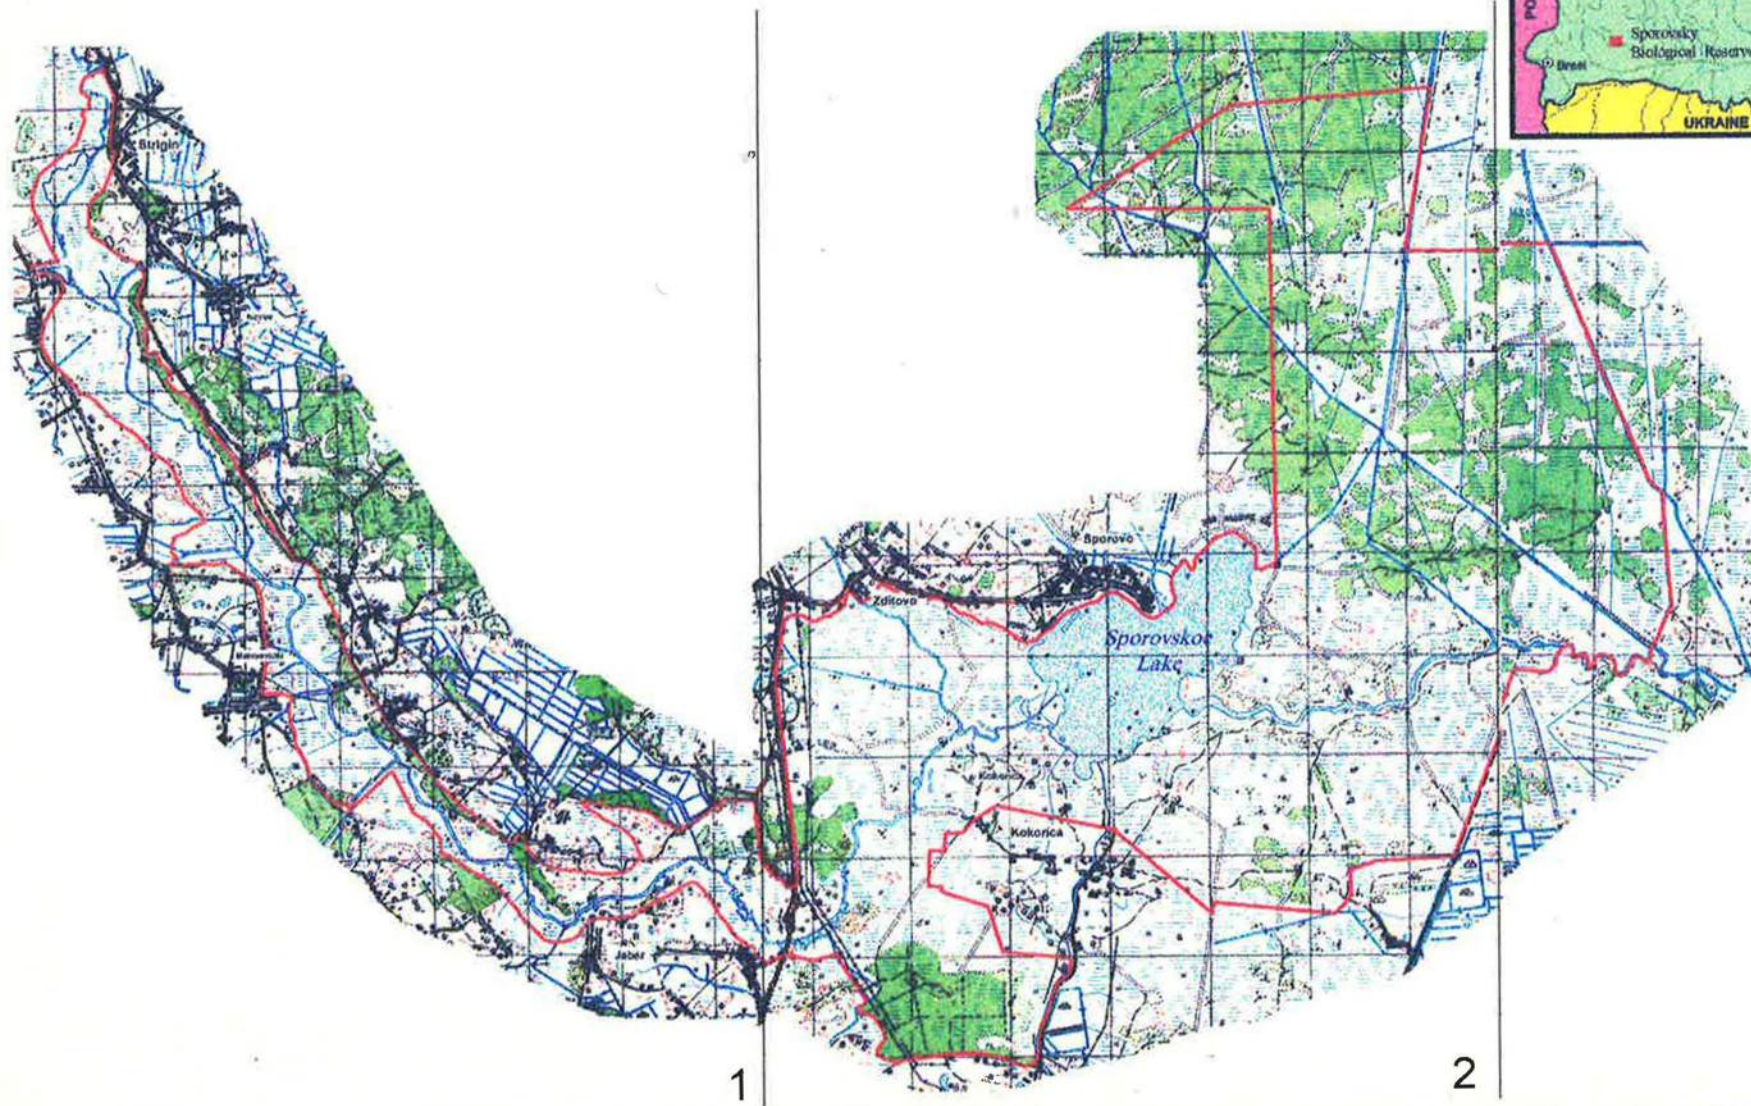

Sporovsky Biological Reserve

Old map: 1999

1

2

3