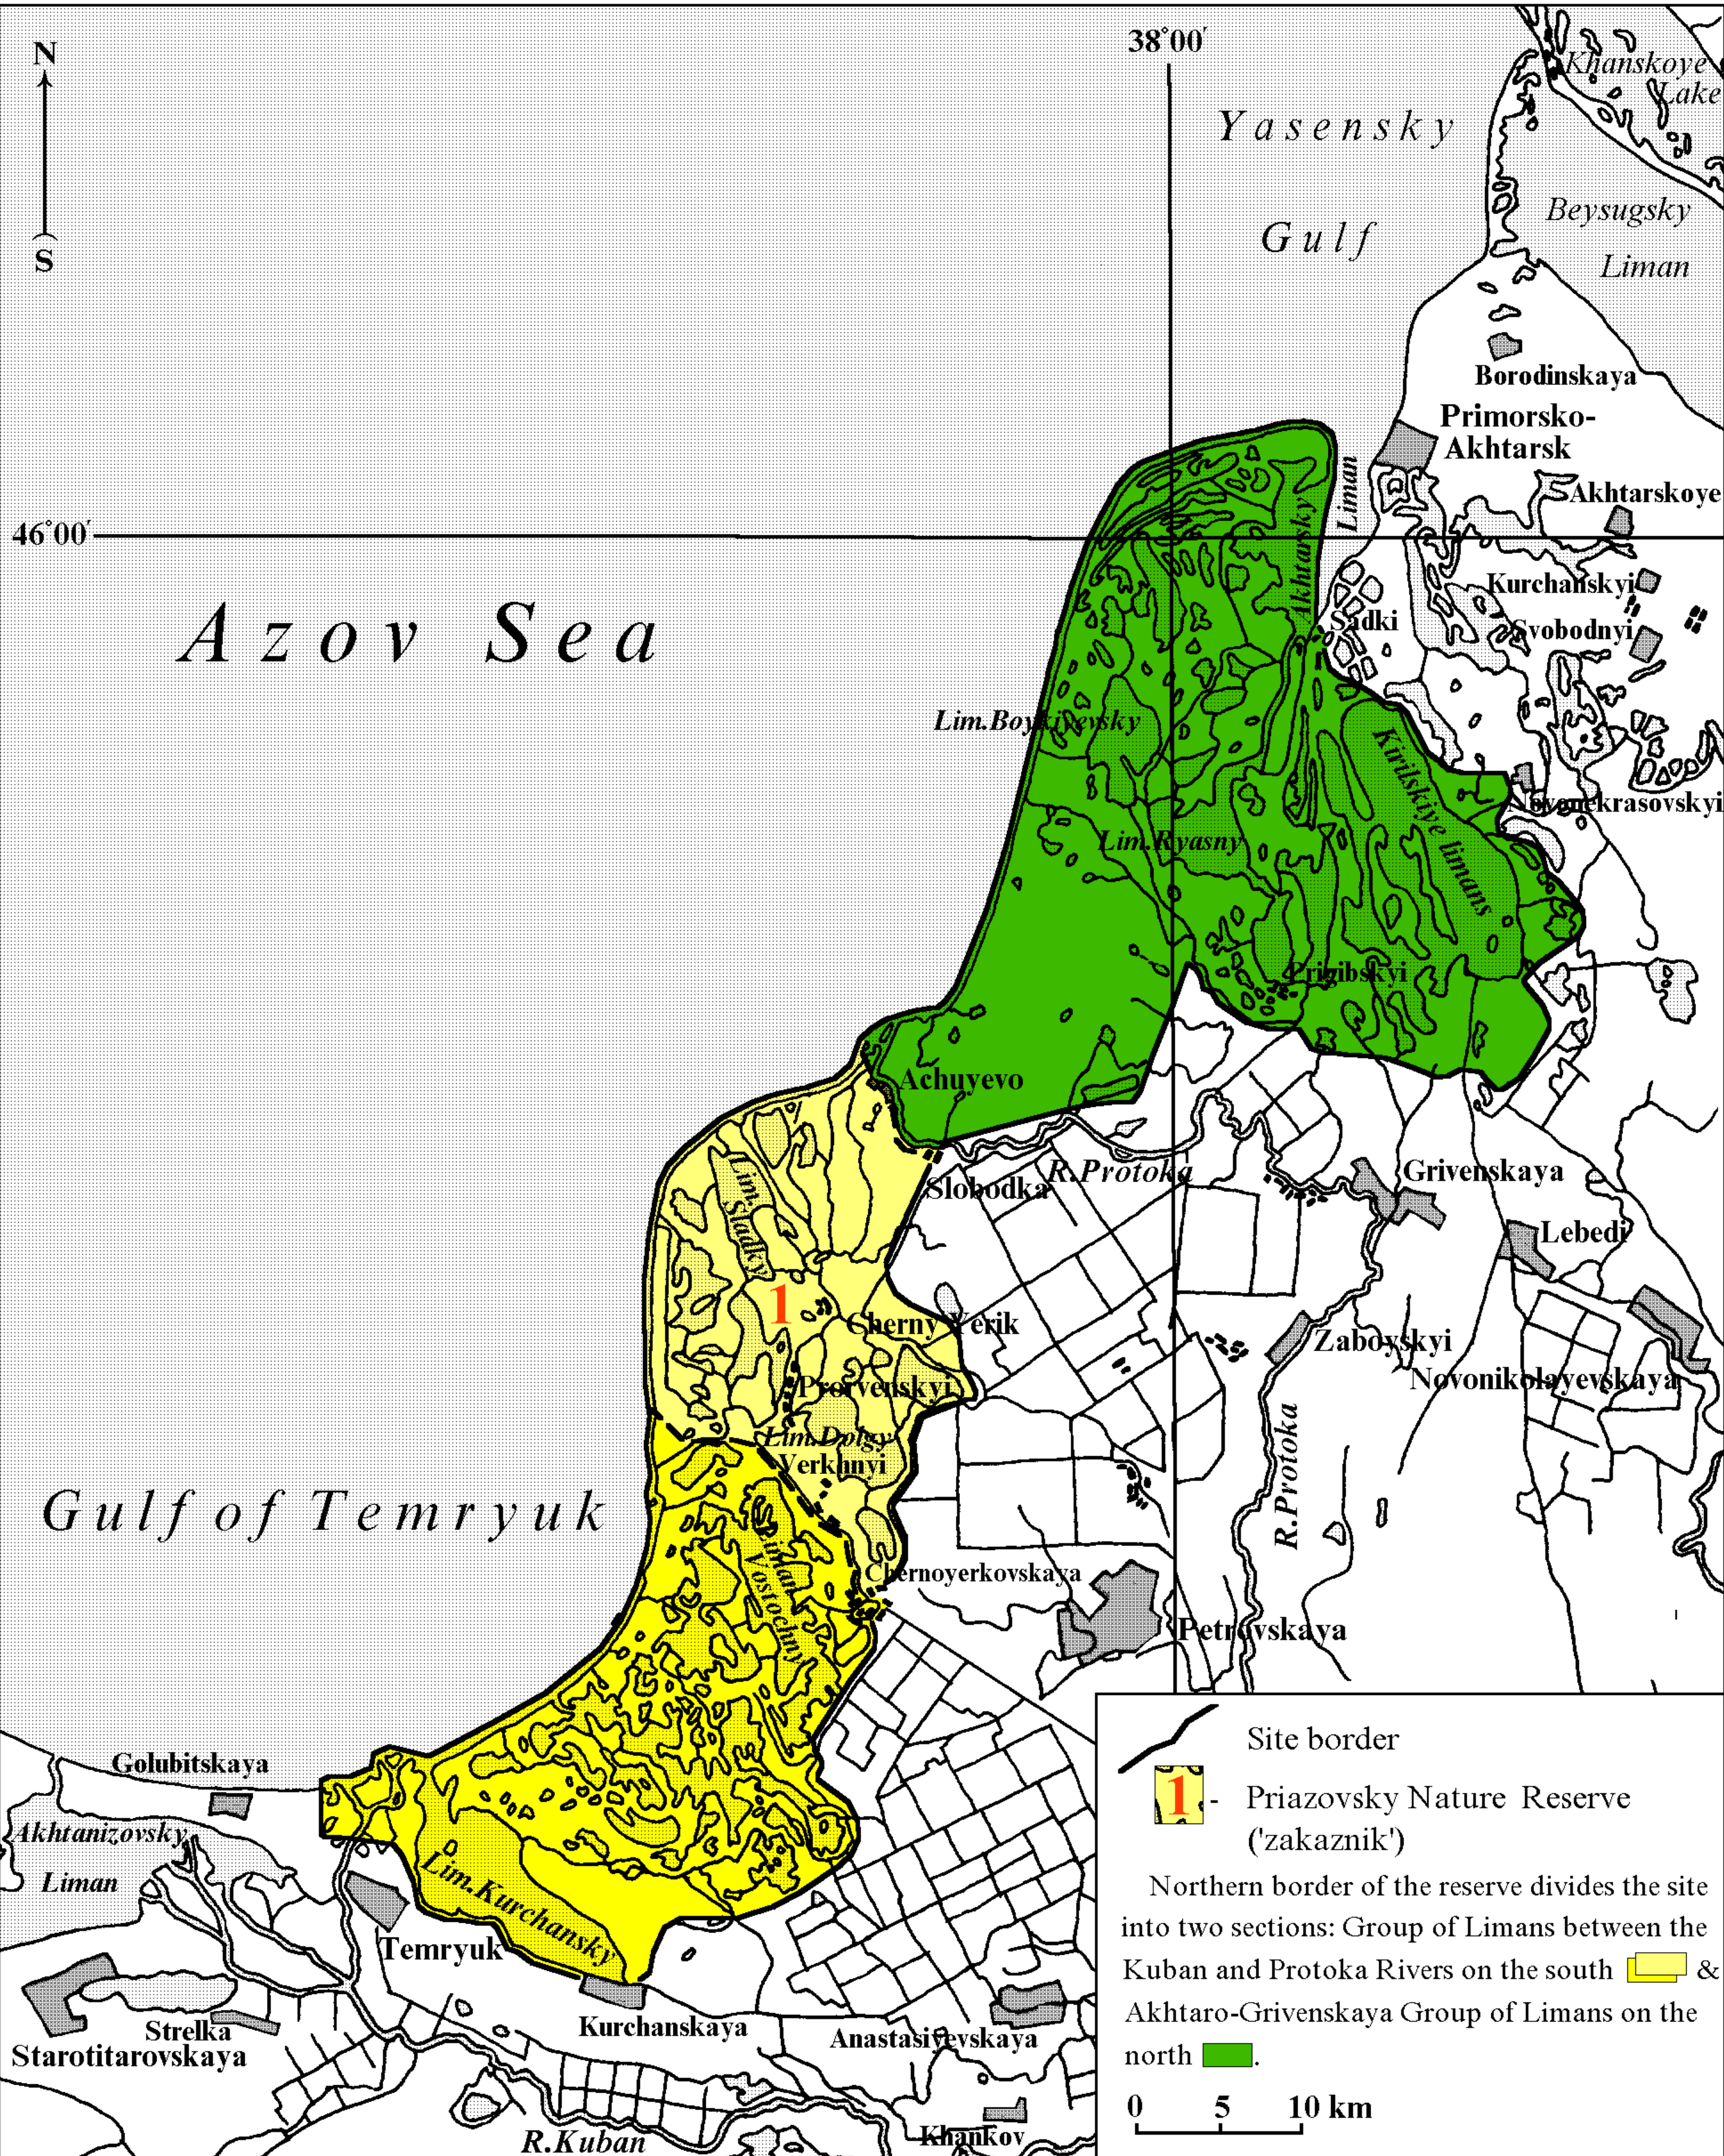

Kuban Delta

This is a colour-enhanced version of the official site map.

Site border

1 - Priazovsky Nature Reserve ('zakaznik')

Northern border of the reserve divides the site into two sections: Group of Limans between the Kuban and Protoka Rivers on the south  & Akhtaro-Grivenskaya Group of Limans on the north .

0 5 10 km