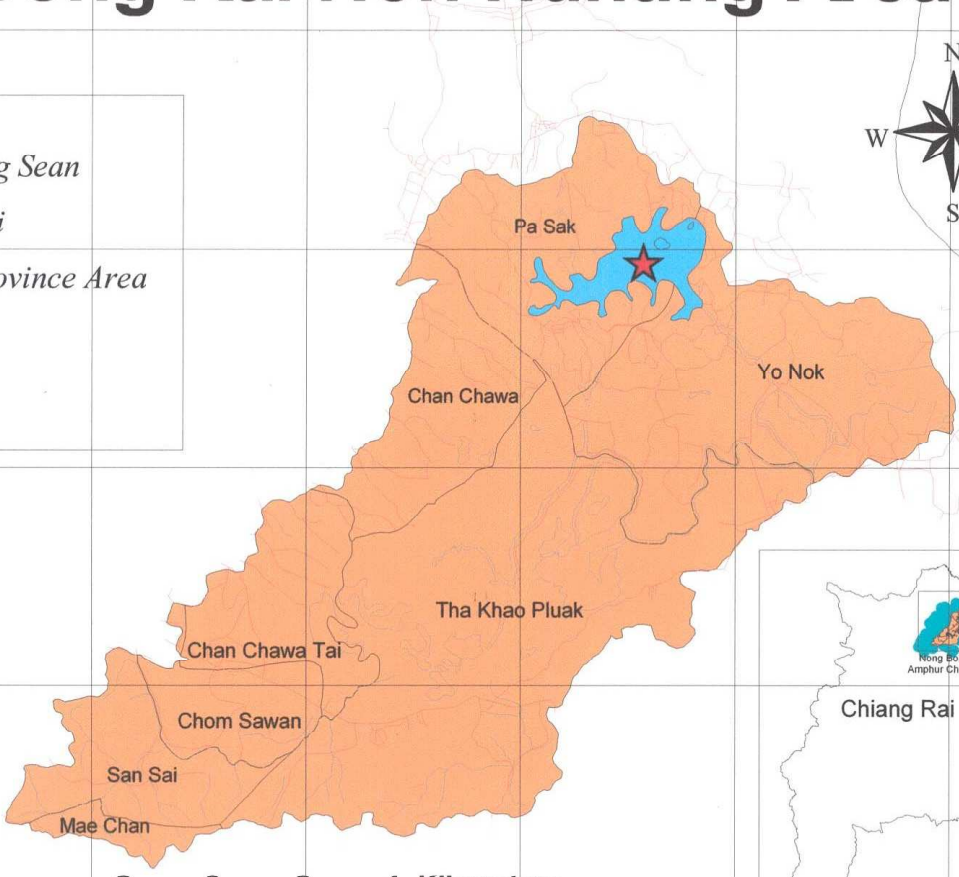

# Nong Bong Kai Non Hunting Area

- Amphur Chiang Sean
- Nong Bong Kai
- Chiang Rai Province Area
- Road
- River

Source : Topographic scale 1:50,000