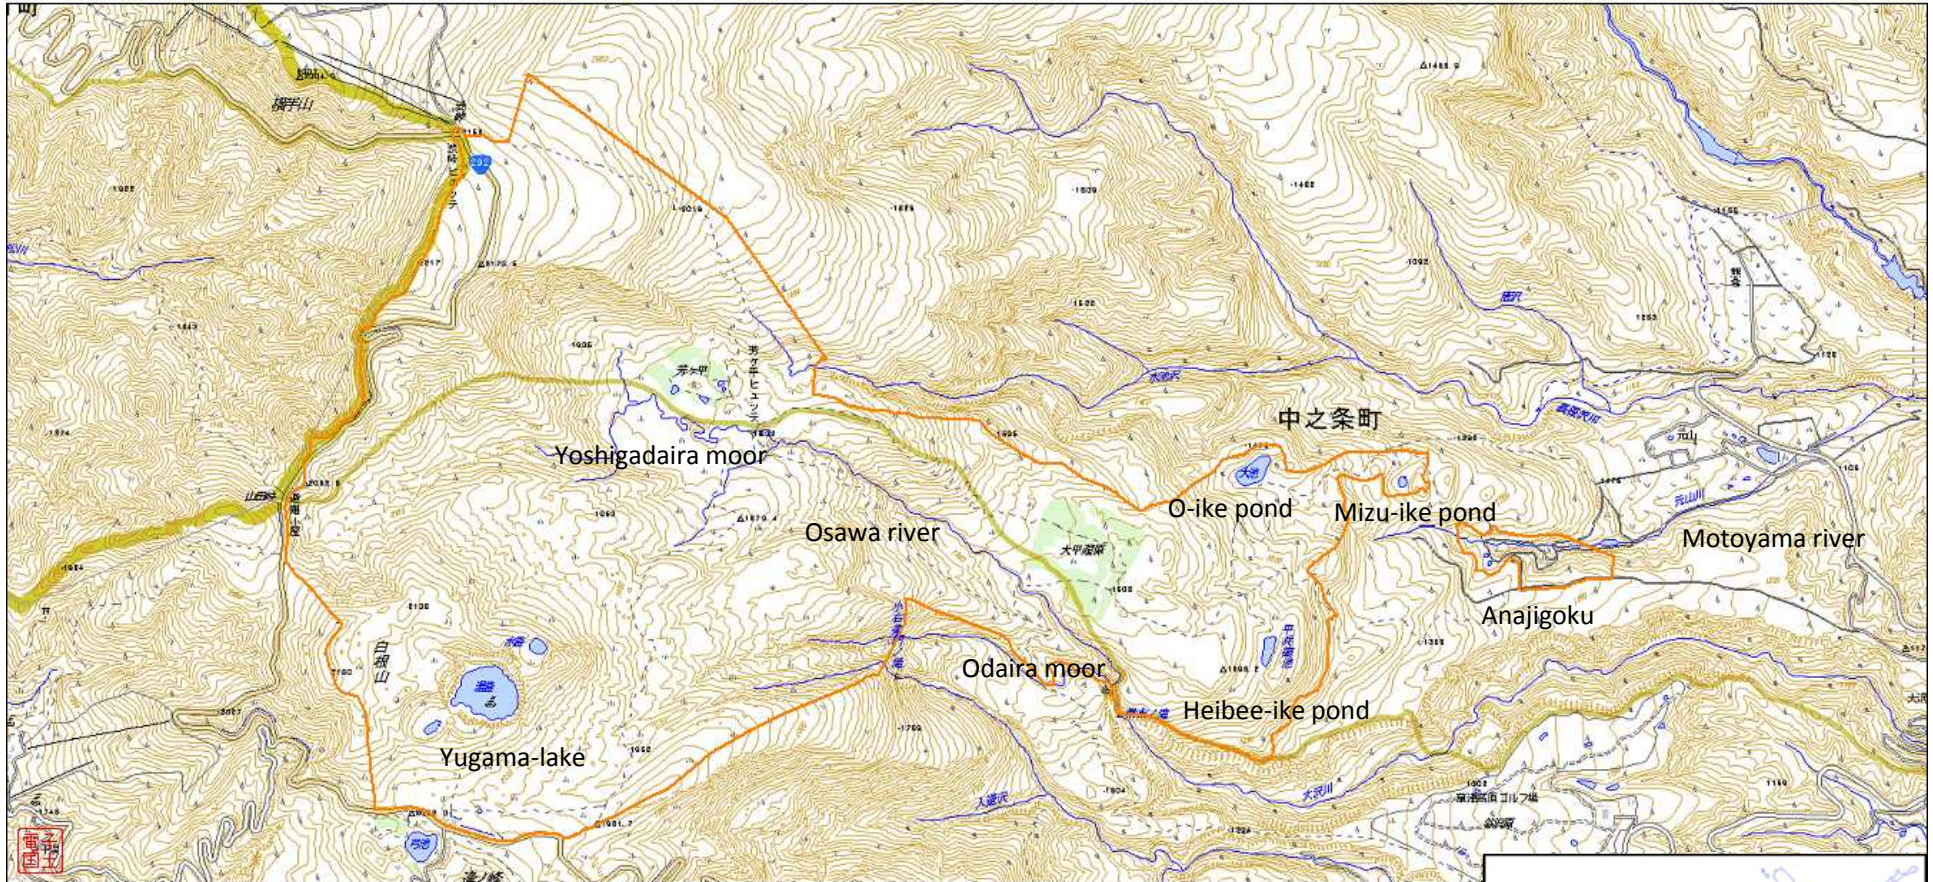

Yoshigadaira Wetlands

N 36.40:18.64 E 138.30:39.29

N 36.40:18.64 E 138:36:37.48

N 36.38:06.24 E 138.30:39.29

1 km

1:25,000

LEGEND

- Ramsar Site (Are:887ha)
- broad leaved forest
- narrow leaved forest
- unused land
- eruptive crater

Yoshigadaira Wetlands