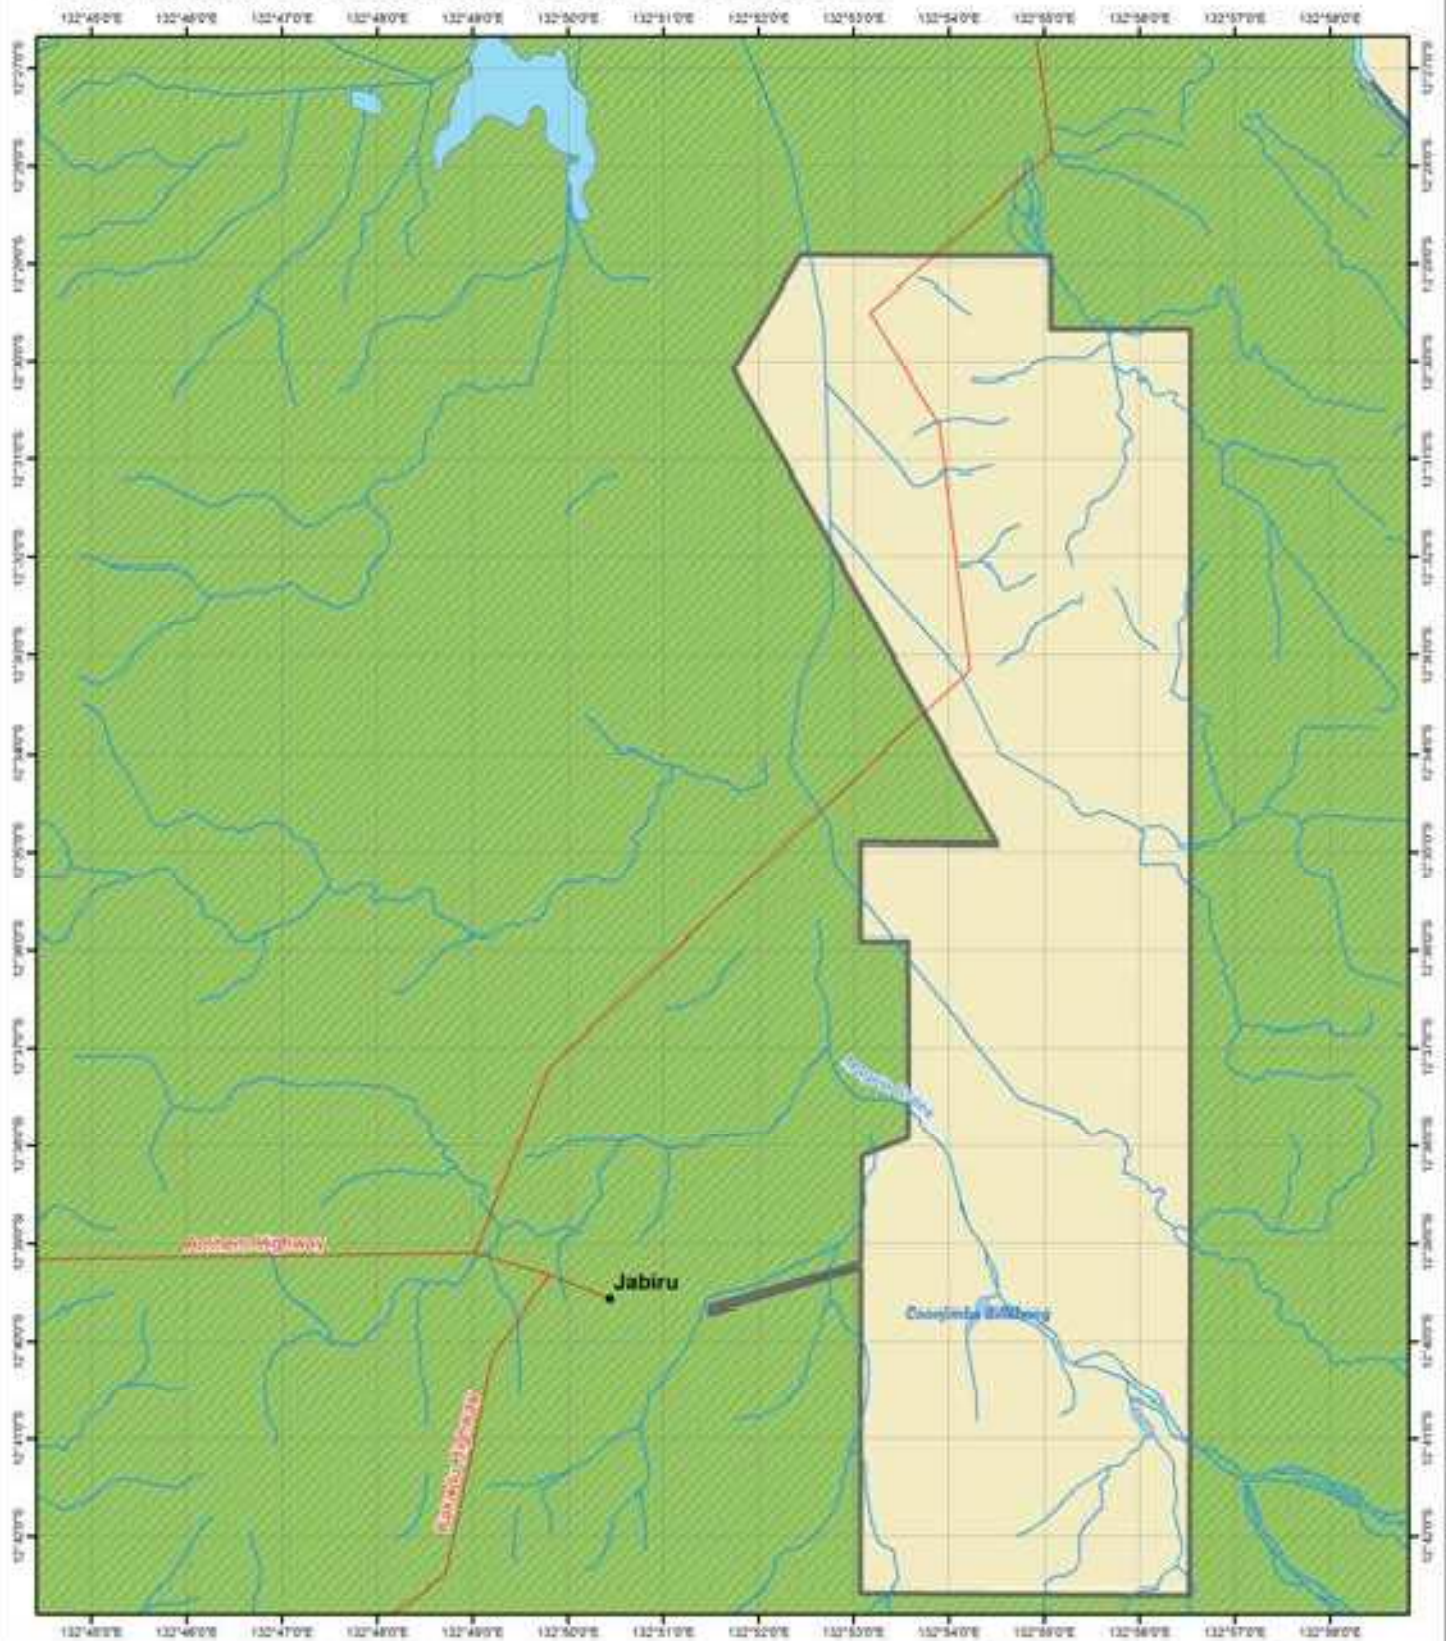

Kakadu National Park - Inset A

- Legend**
- Towns
 - Main Roads
 - Kakadu National Park
 - Main Rivers
 - Waterbody
 - ▨ Ramsar boundary

Data Sources

Localities, Rivers, Waterbodies & Roads
 © Commonwealth of Australia, Geoscience Australia 2006