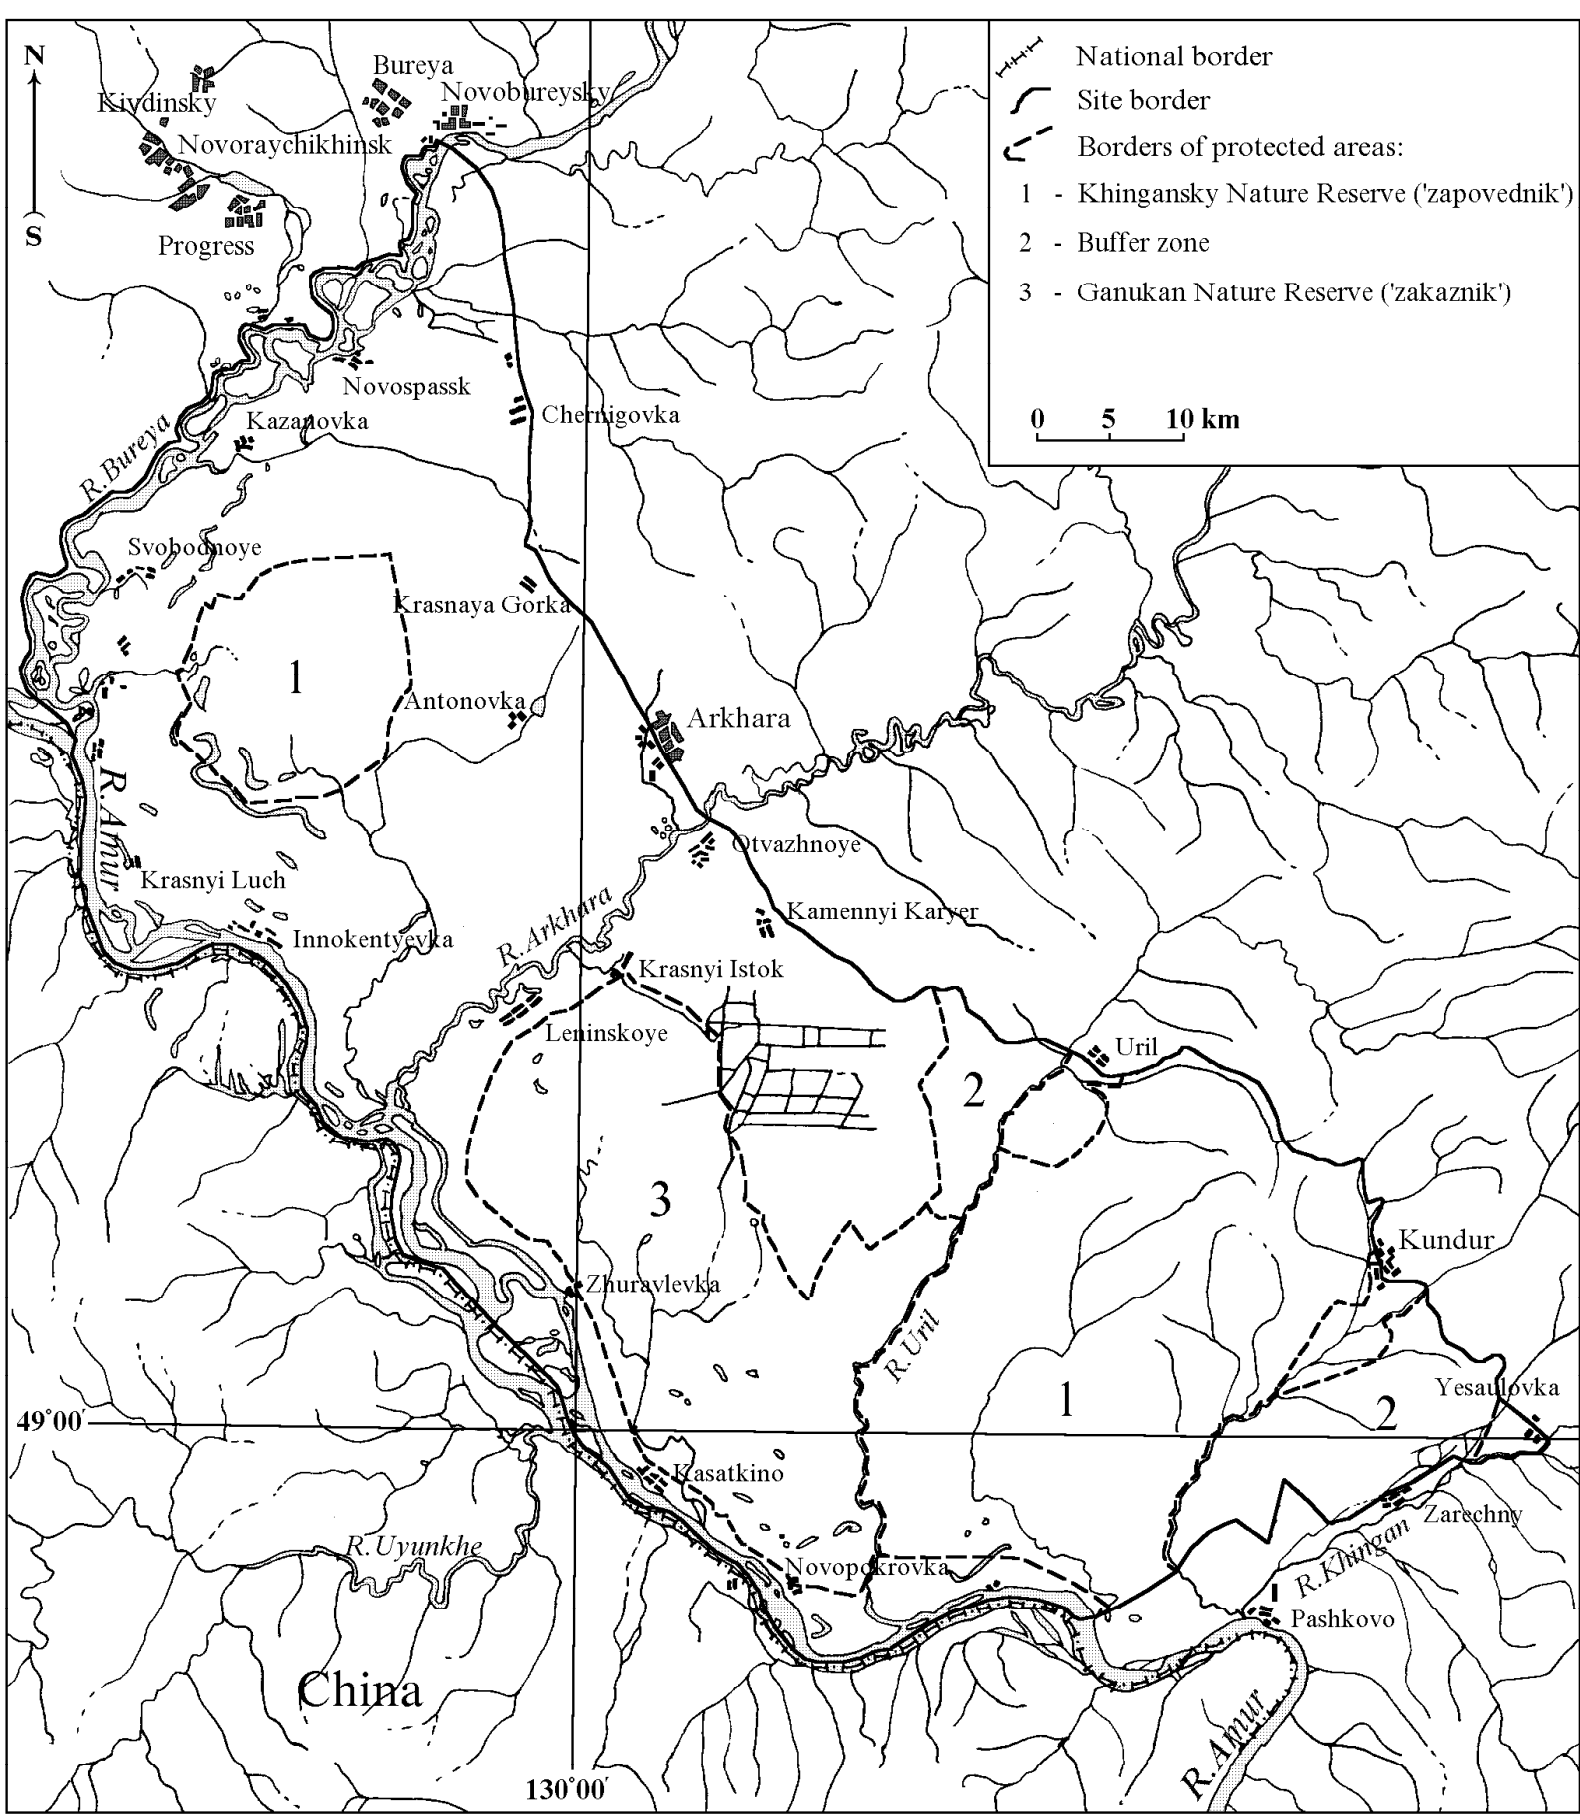

Khingano-Arkharinskaya Lowland

	National border
	Site border
	Borders of protected areas:
1	- Khingansky Nature Reserve ('zapovednik')
2	- Buffer zone
3	- Ganukan Nature Reserve ('zakaznik')
 0 5 10 km	