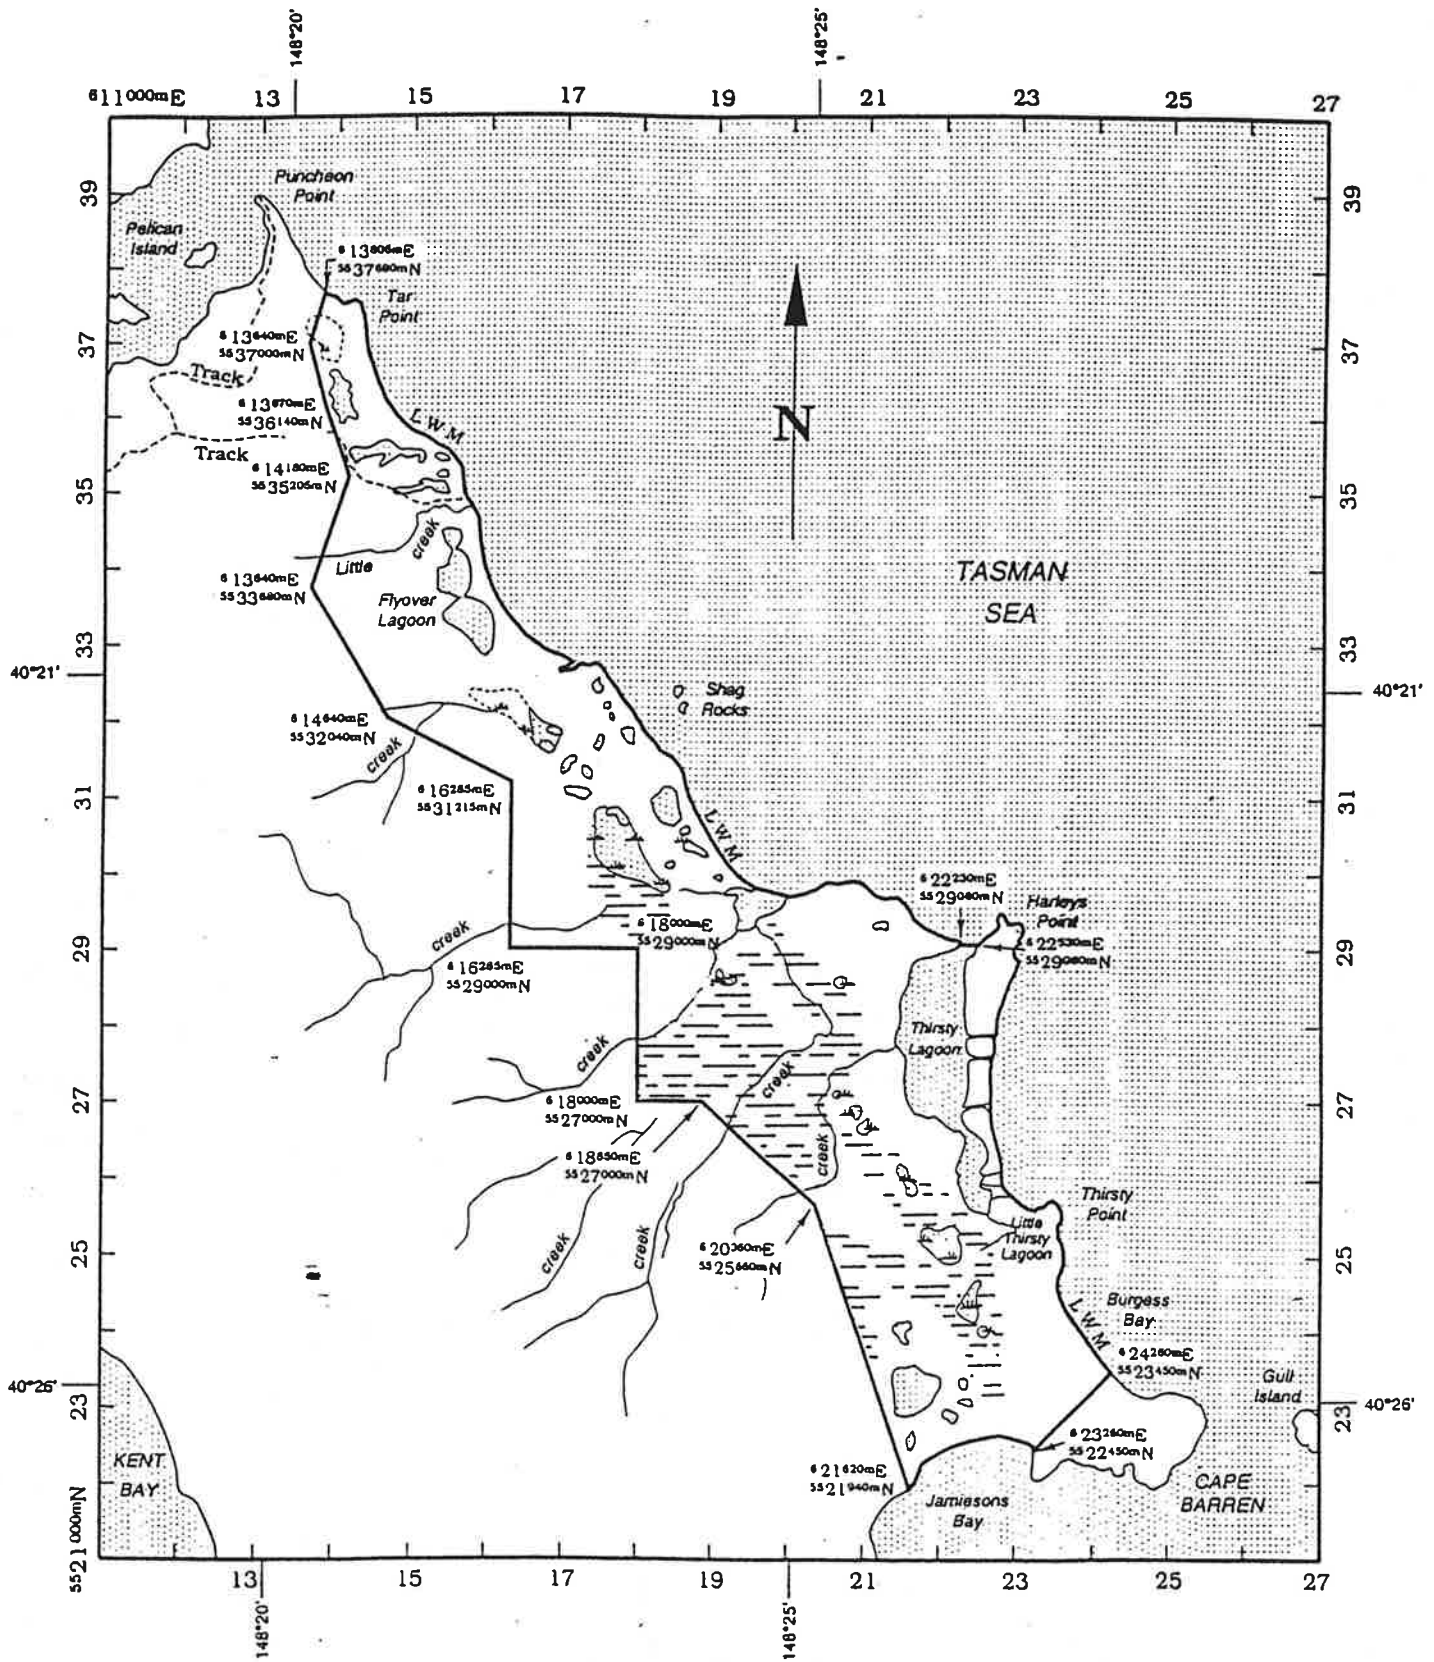

# EAST COAST CAPE BARREN ISLAND LAGOONS

## CAPE BARREN ISLAND

AREA = 4370ha

SCALE 1 : 100000