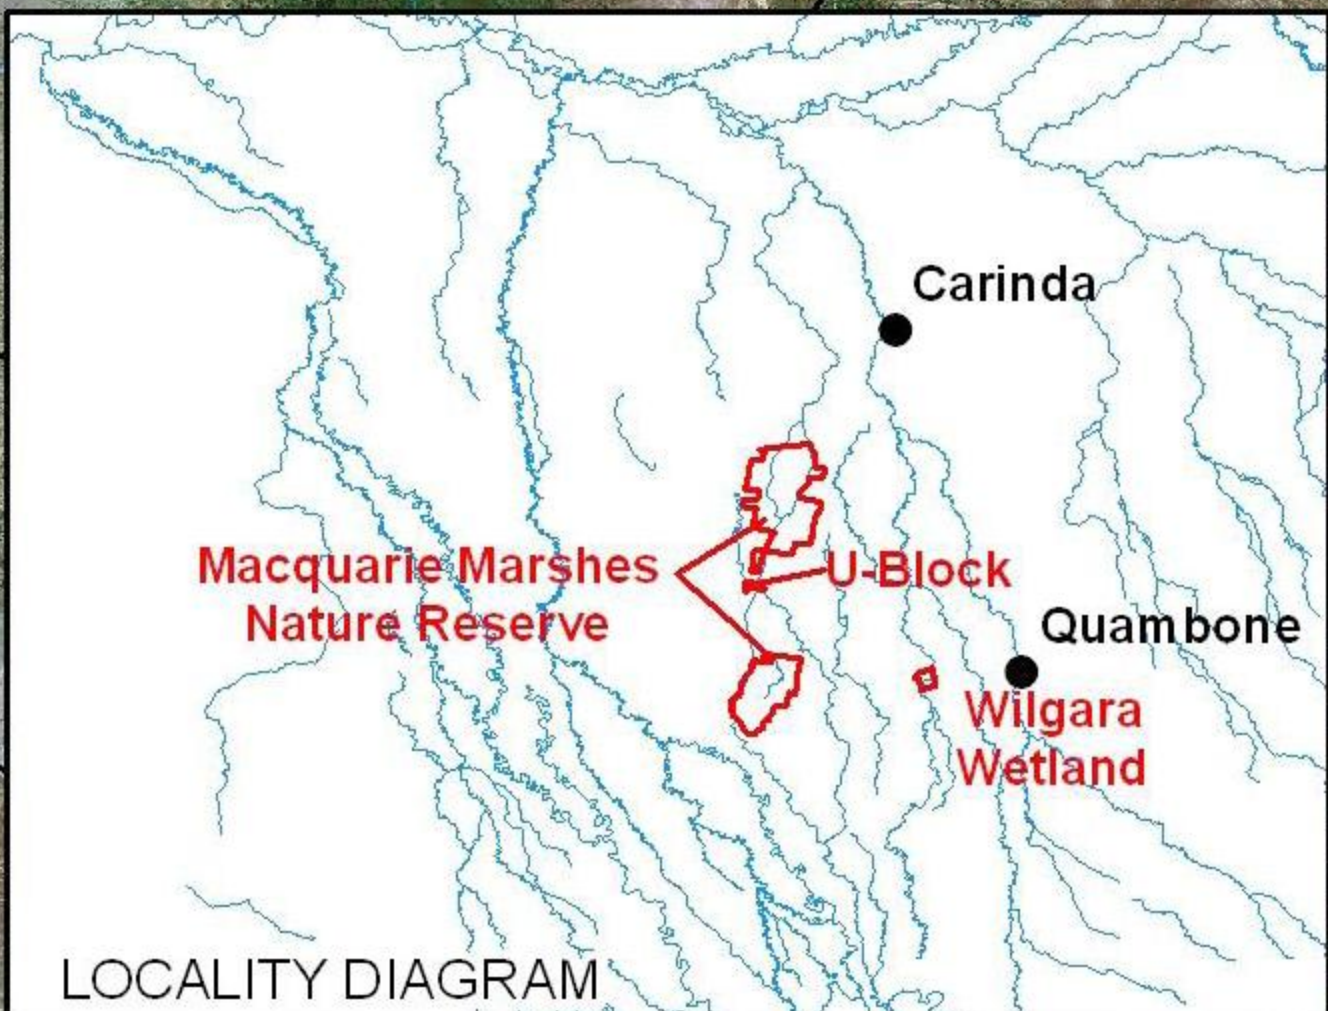

147°30'0"E

147°35'0"E

30°35'0"S

30°35'0"S

30°40'0"S

30°40'0"S

30°45'0"S

30°45'0"S

Creswell section (added 2012)

Macquarie Marshes Nature Reserve

Lots 8 & 10 (added 1998)

147°30'0"E

147°35'0"E

LEGEND

	Ramsar boundary
	National Parks estate
	Travelling stock route

Map projection: GCS GDA 1994
Datum: D GDA 1994
Background image : Spot5colMGA55

MACQUARIE MARSHES RAMSAR SITE
MACQUARIE MARSHES NATURE RESERVE
NORTHERN SECTION

Prepared 8 February 2012