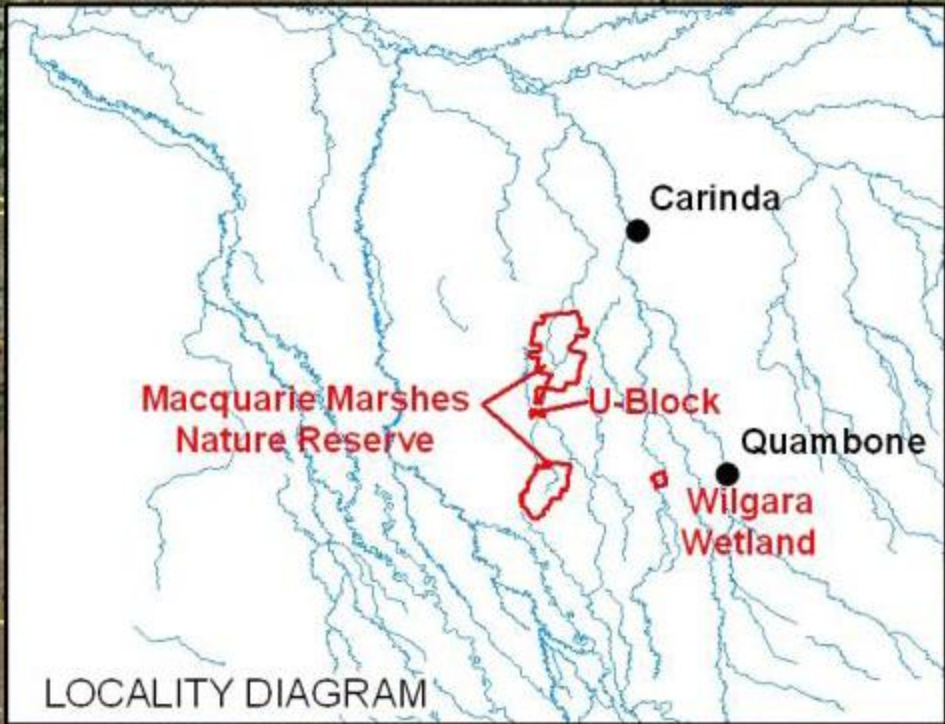

147°44'0"E

147°45'0"E

30°55'0"S

30°55'0"S

30°56'0"S

30°56'0"S

30°57'0"S

30°57'0"S

147°44'0"E

147°45'0"E

## MACQUARIE MARSHES RAMSAR SITE WILGARA WETLAND

Map projection: GCS GDA 1994  
Datum: D GDA 1994  
Background image : Spot5colMGA55

**LEGEND**

-  Ramsar boundary
-  Cadastre

Prepared 9 February 2012