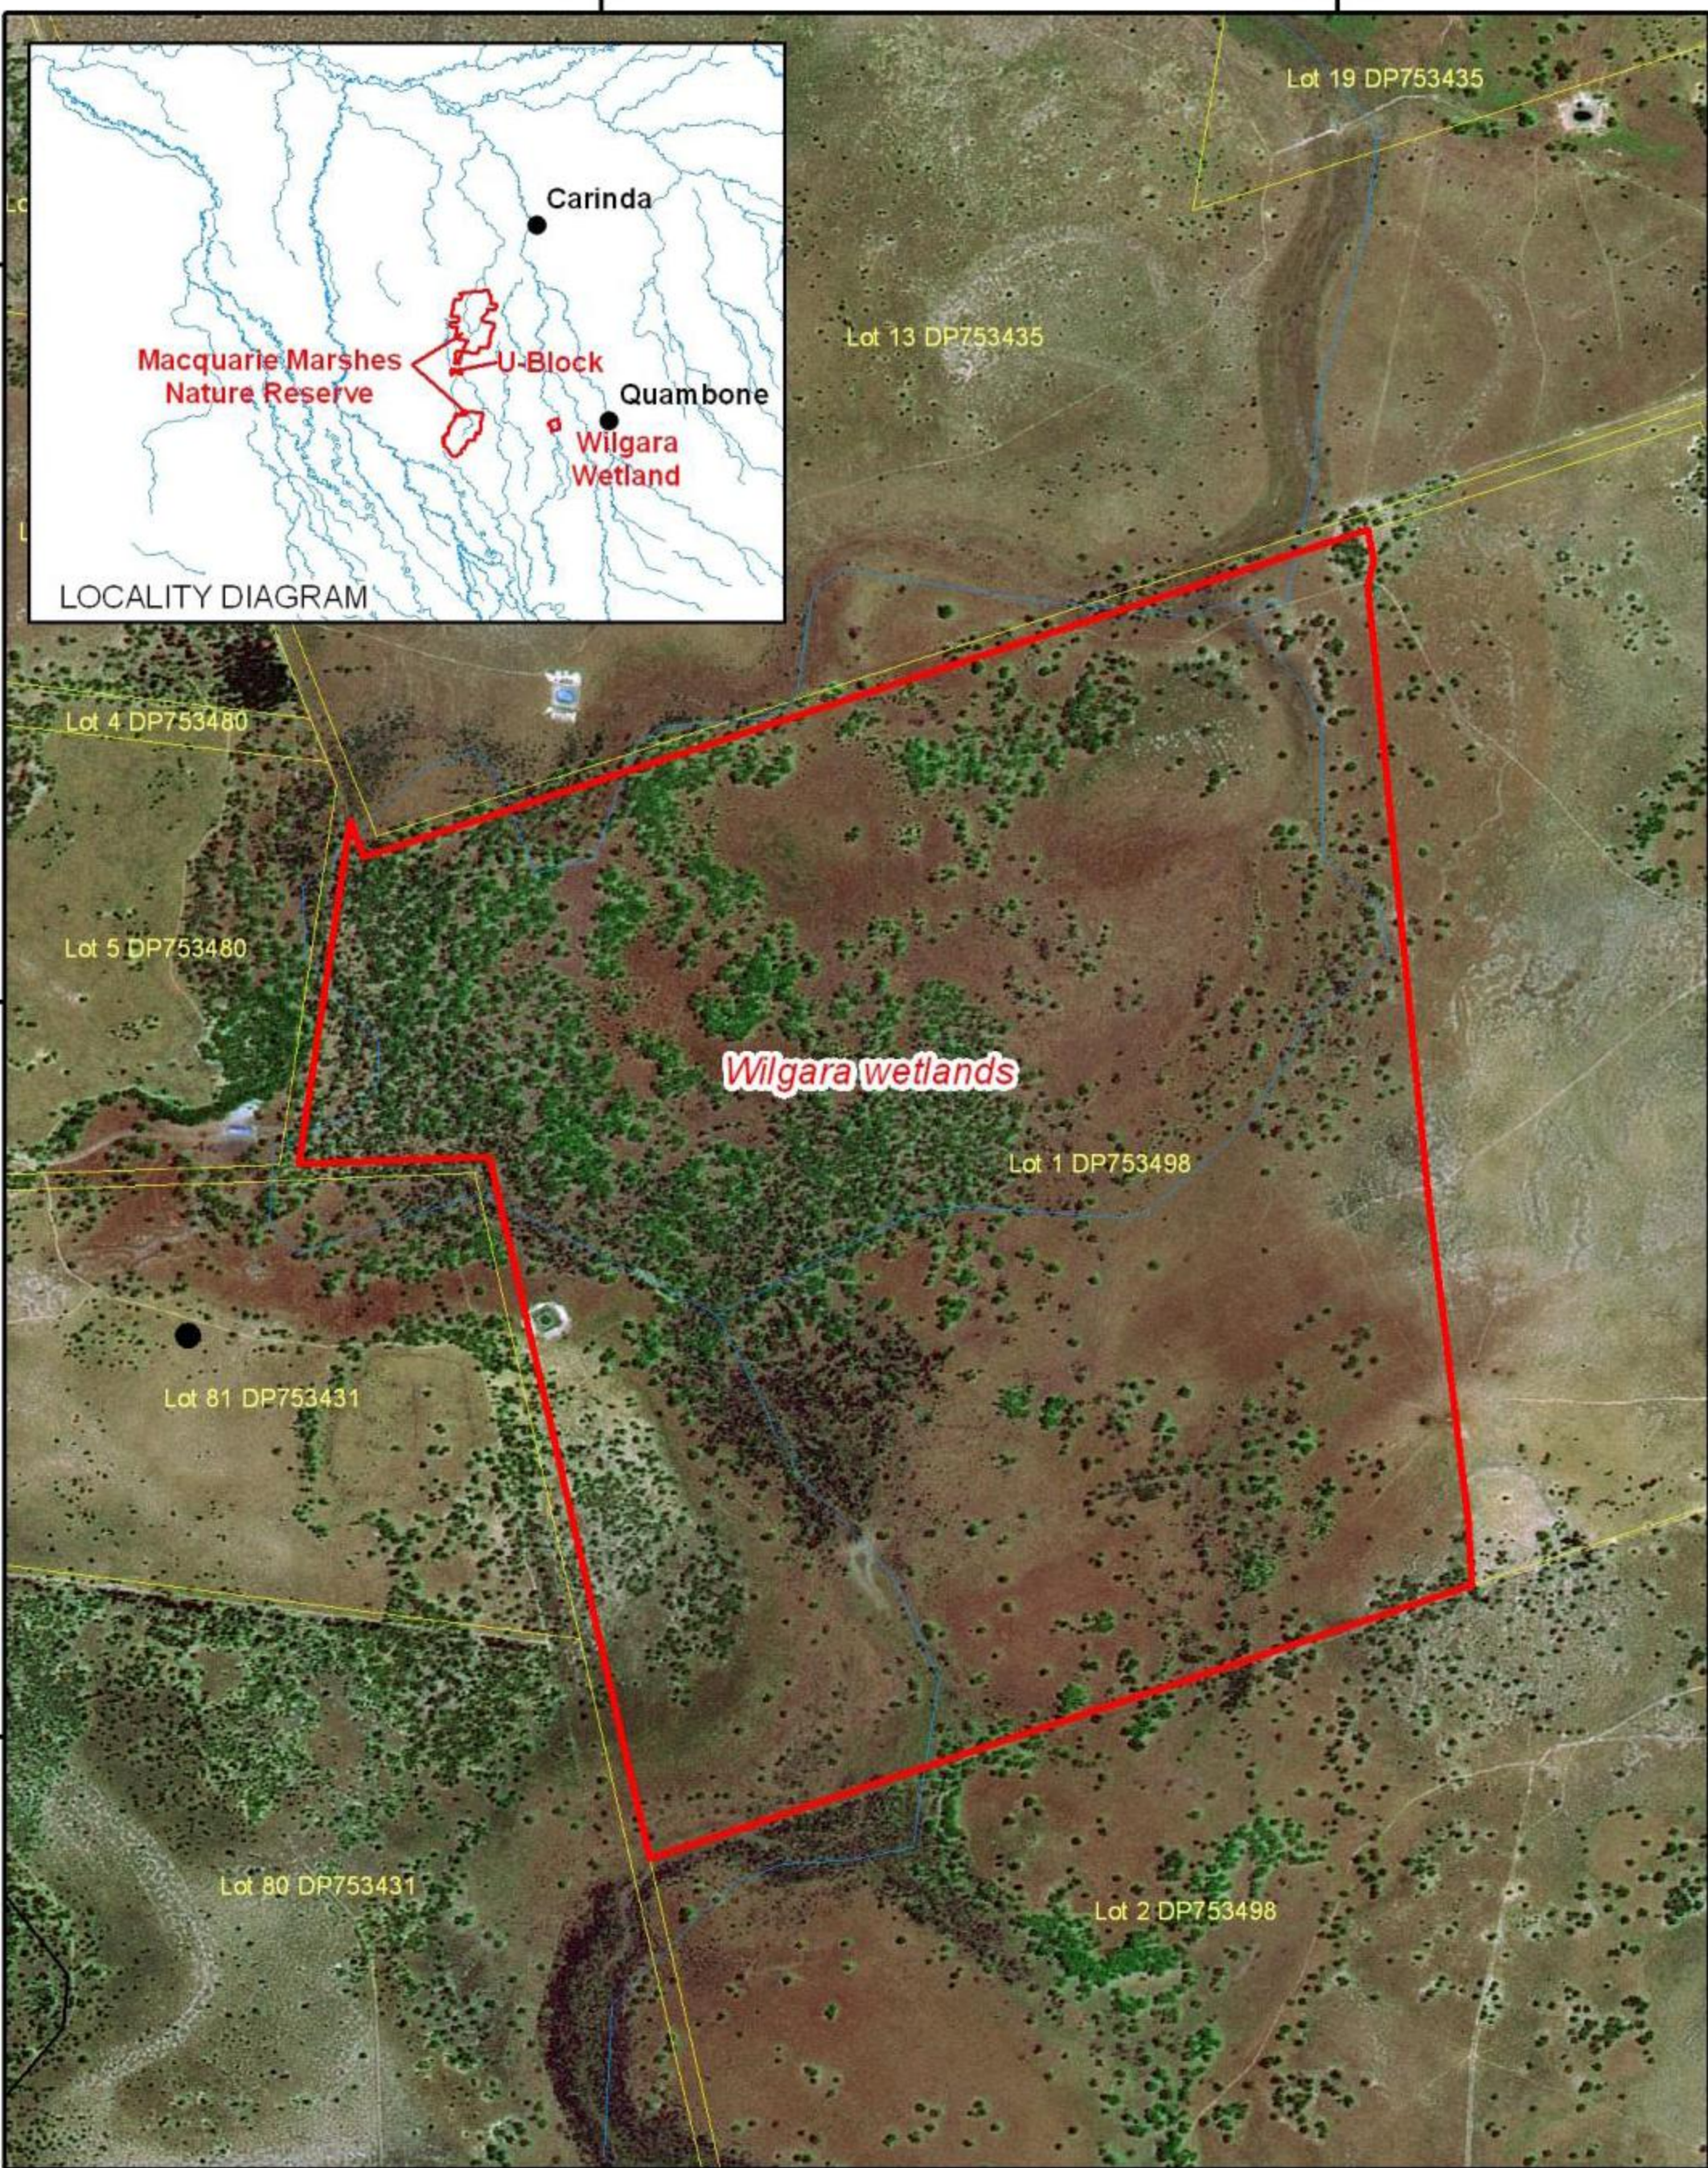

147°44'0"E

147°45'0"E

30°55'0"S

30°55'0"S

30°56'0"S

30°56'0"S

30°57'0"S

30°57'0"S

147°44'0"E

147°45'0"E

## MACQUARIE MARSHES RAMSAR SITE WILGARA WETLAND

Map projection: GCS GDA 1994  
Datum: D GDA 1994  
Background image : Spot5colMGA55

**LEGEND**

-  Ramsar boundary
-  Cadastre

Prepared 9 February 2012