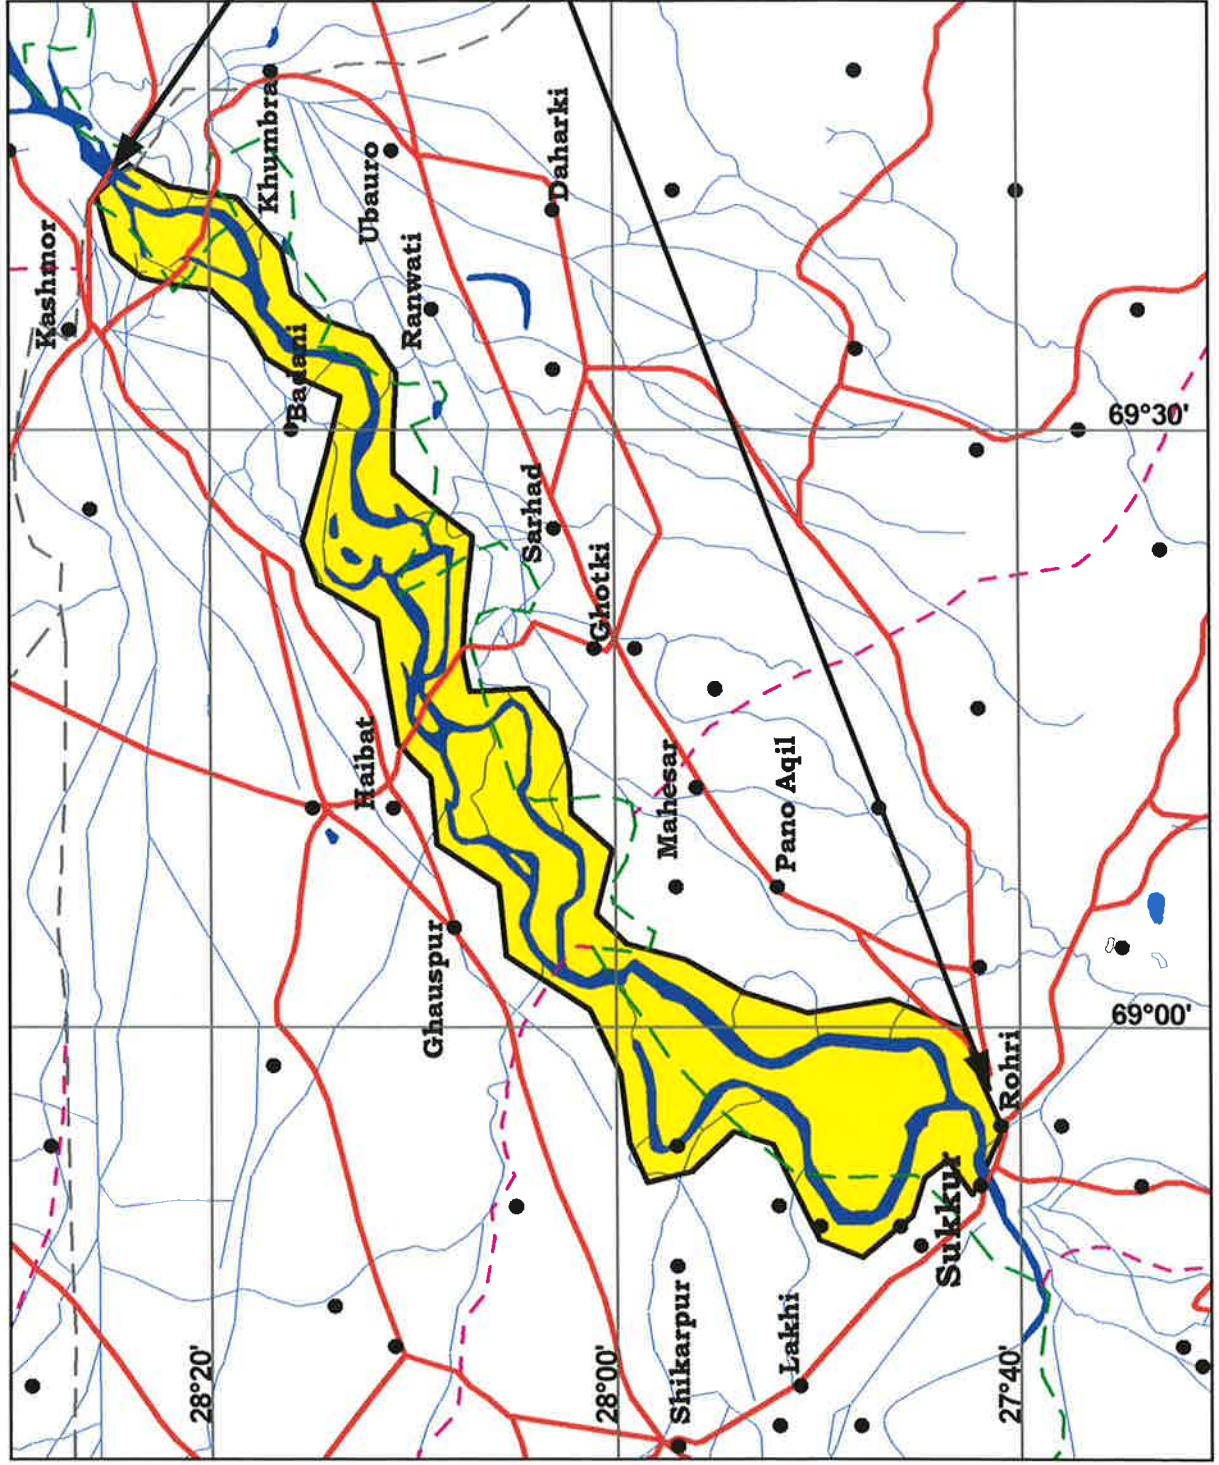

Indus Dolphin Reserve, Sindh Province

(Proposed RAMSAR site; Area = 1,25,000 hectares and Indus River stretch = 170 km approx.)

- Towns/Villages
- Roads
- Boundaries
- Provincial
- Division
- District
- Dolphin Reserve
- Proposed Ramsar Site