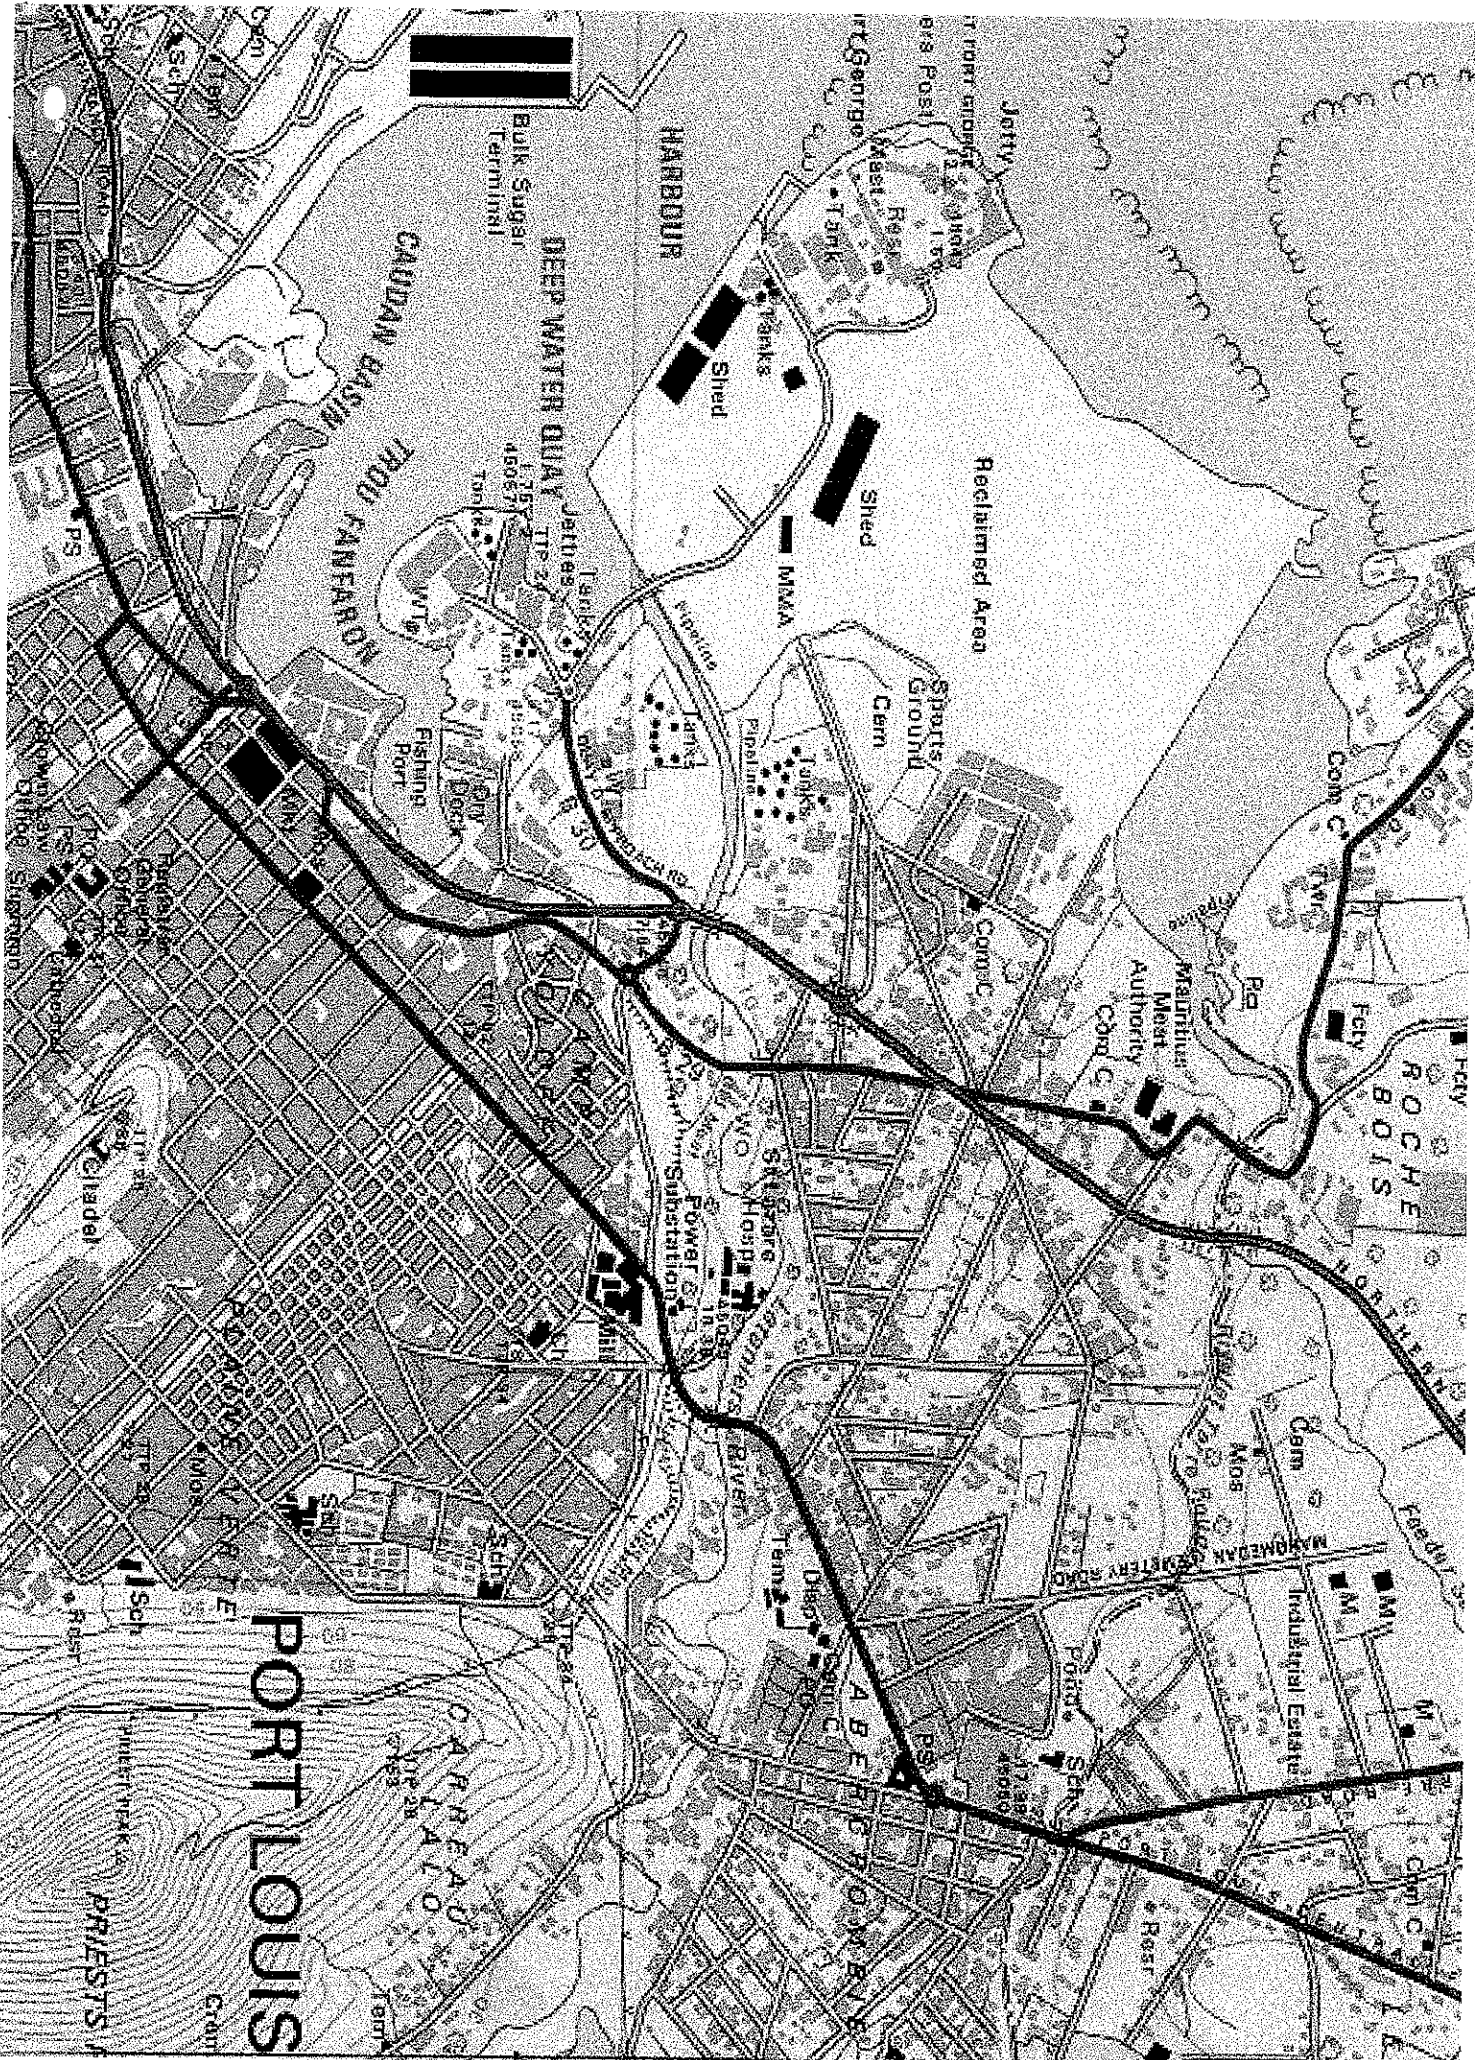

ANNEX 1 : Location map of Rivulet Terre Rouge Estuary Bird Sanctuary

ANNEX 1A: Water quality analysis at different sites at RTREBS