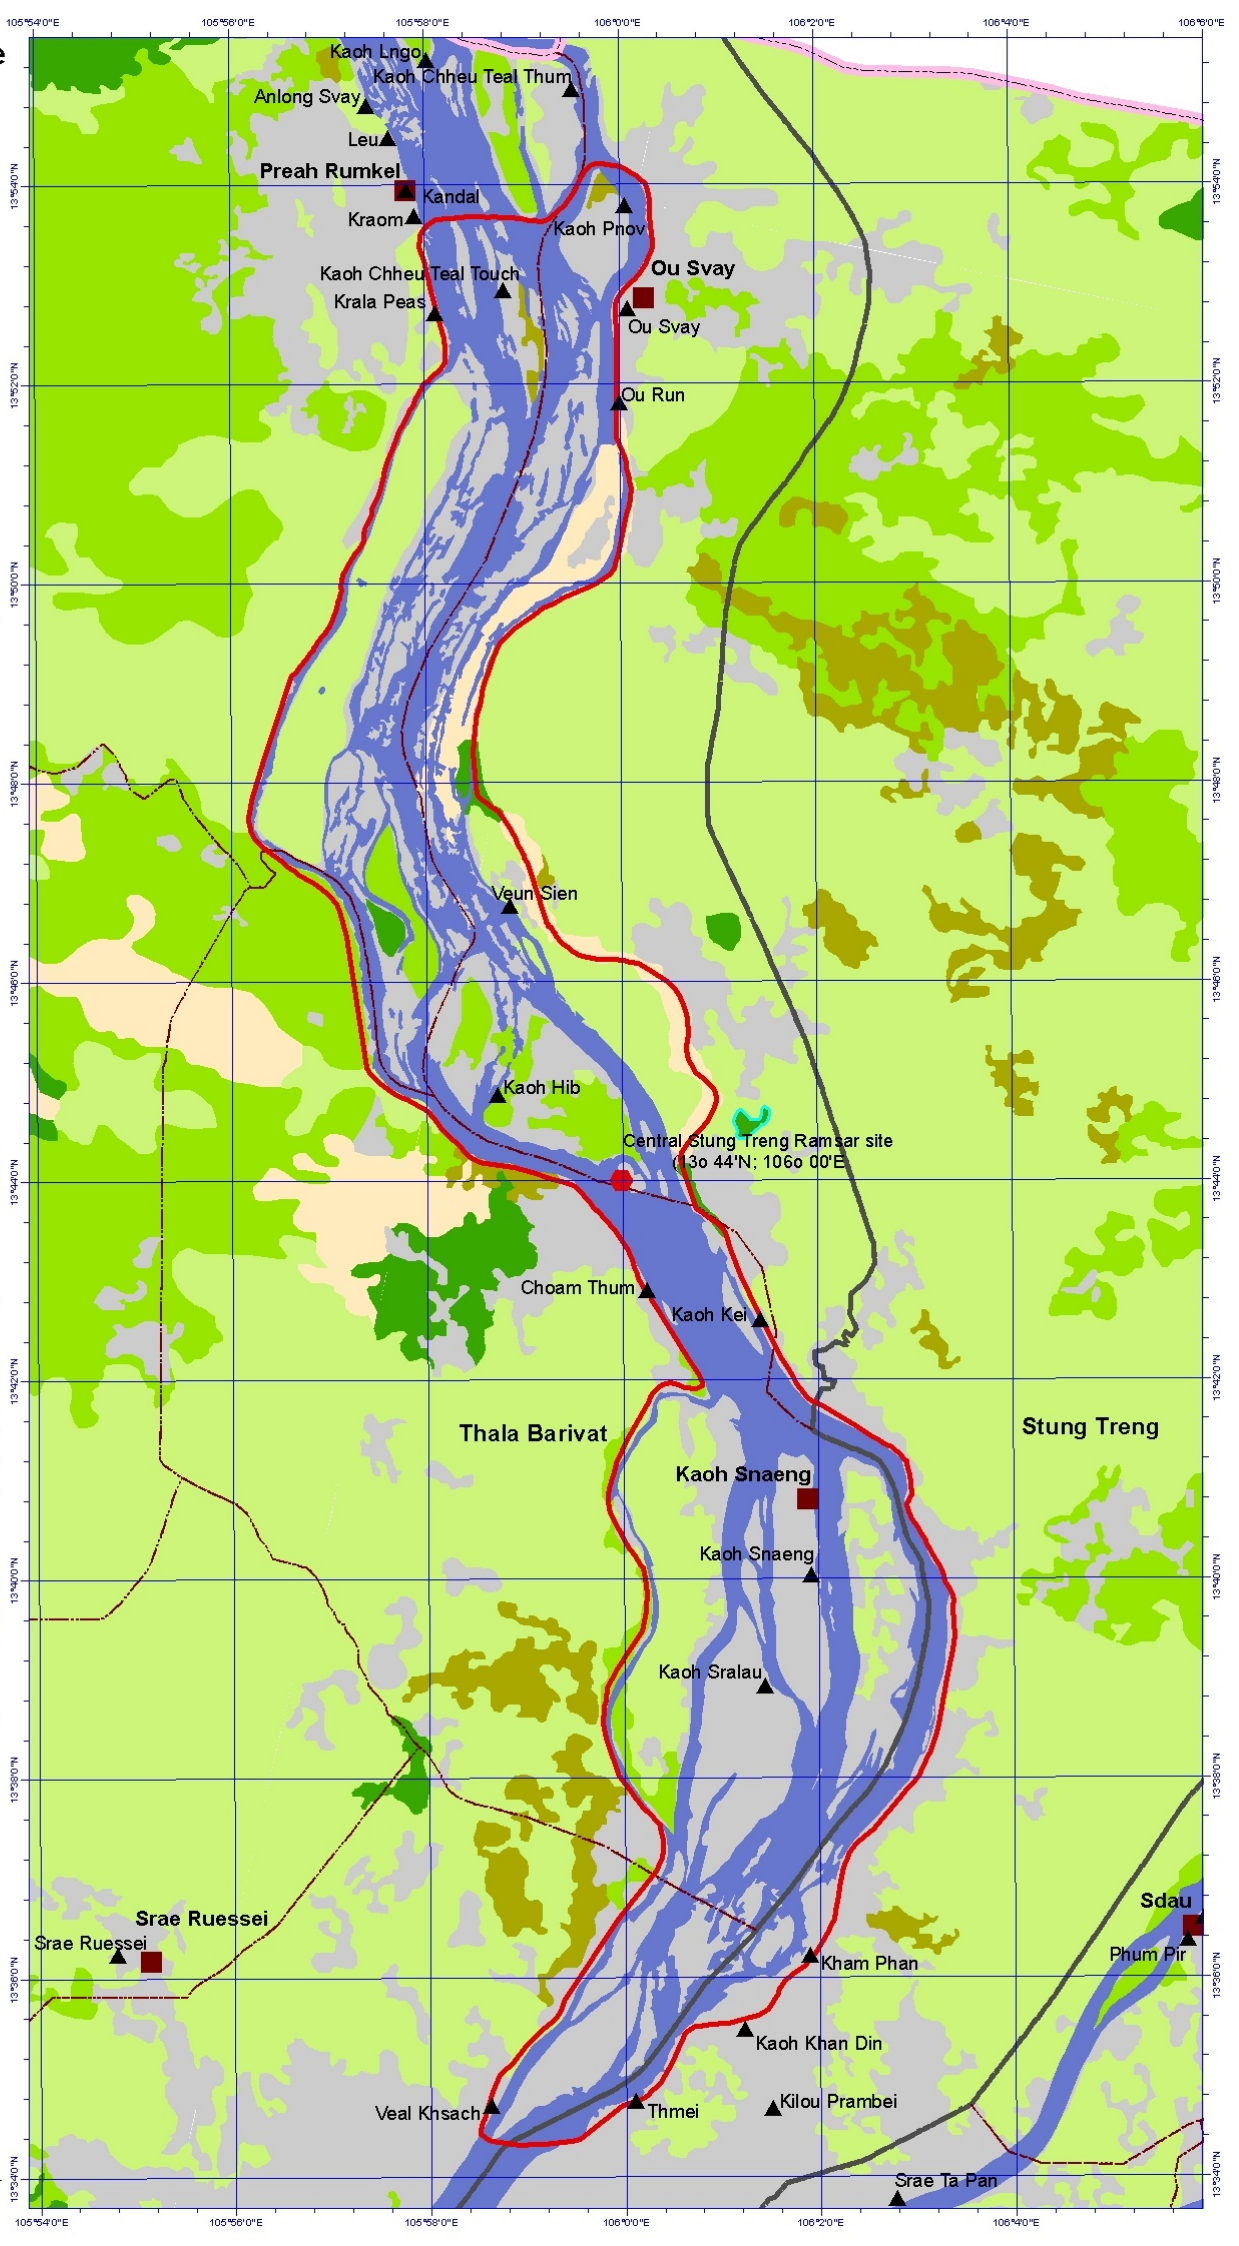

Stung Treng Ramsar Site

Legend

- ▲ Village center
- Commune center
- Central Stung Treng Ramsar site
- ▭ Stung Treng Ramsar site
- Evergreen forest
- Semi-evergreen forest
- Deciduous forest
- Open forest
- Wood and shrub
- Non forest
- River
- National boundary
- District boundary
- Commune boundary

0 5 km

Projection: Transverse_Mercator
 Datum: WGS 1984, Zone 48N
 Source: Cambodia base map and forest cover 2006
 Created by Strengthening and Expanding the Ramsar Site Network in Cambodia