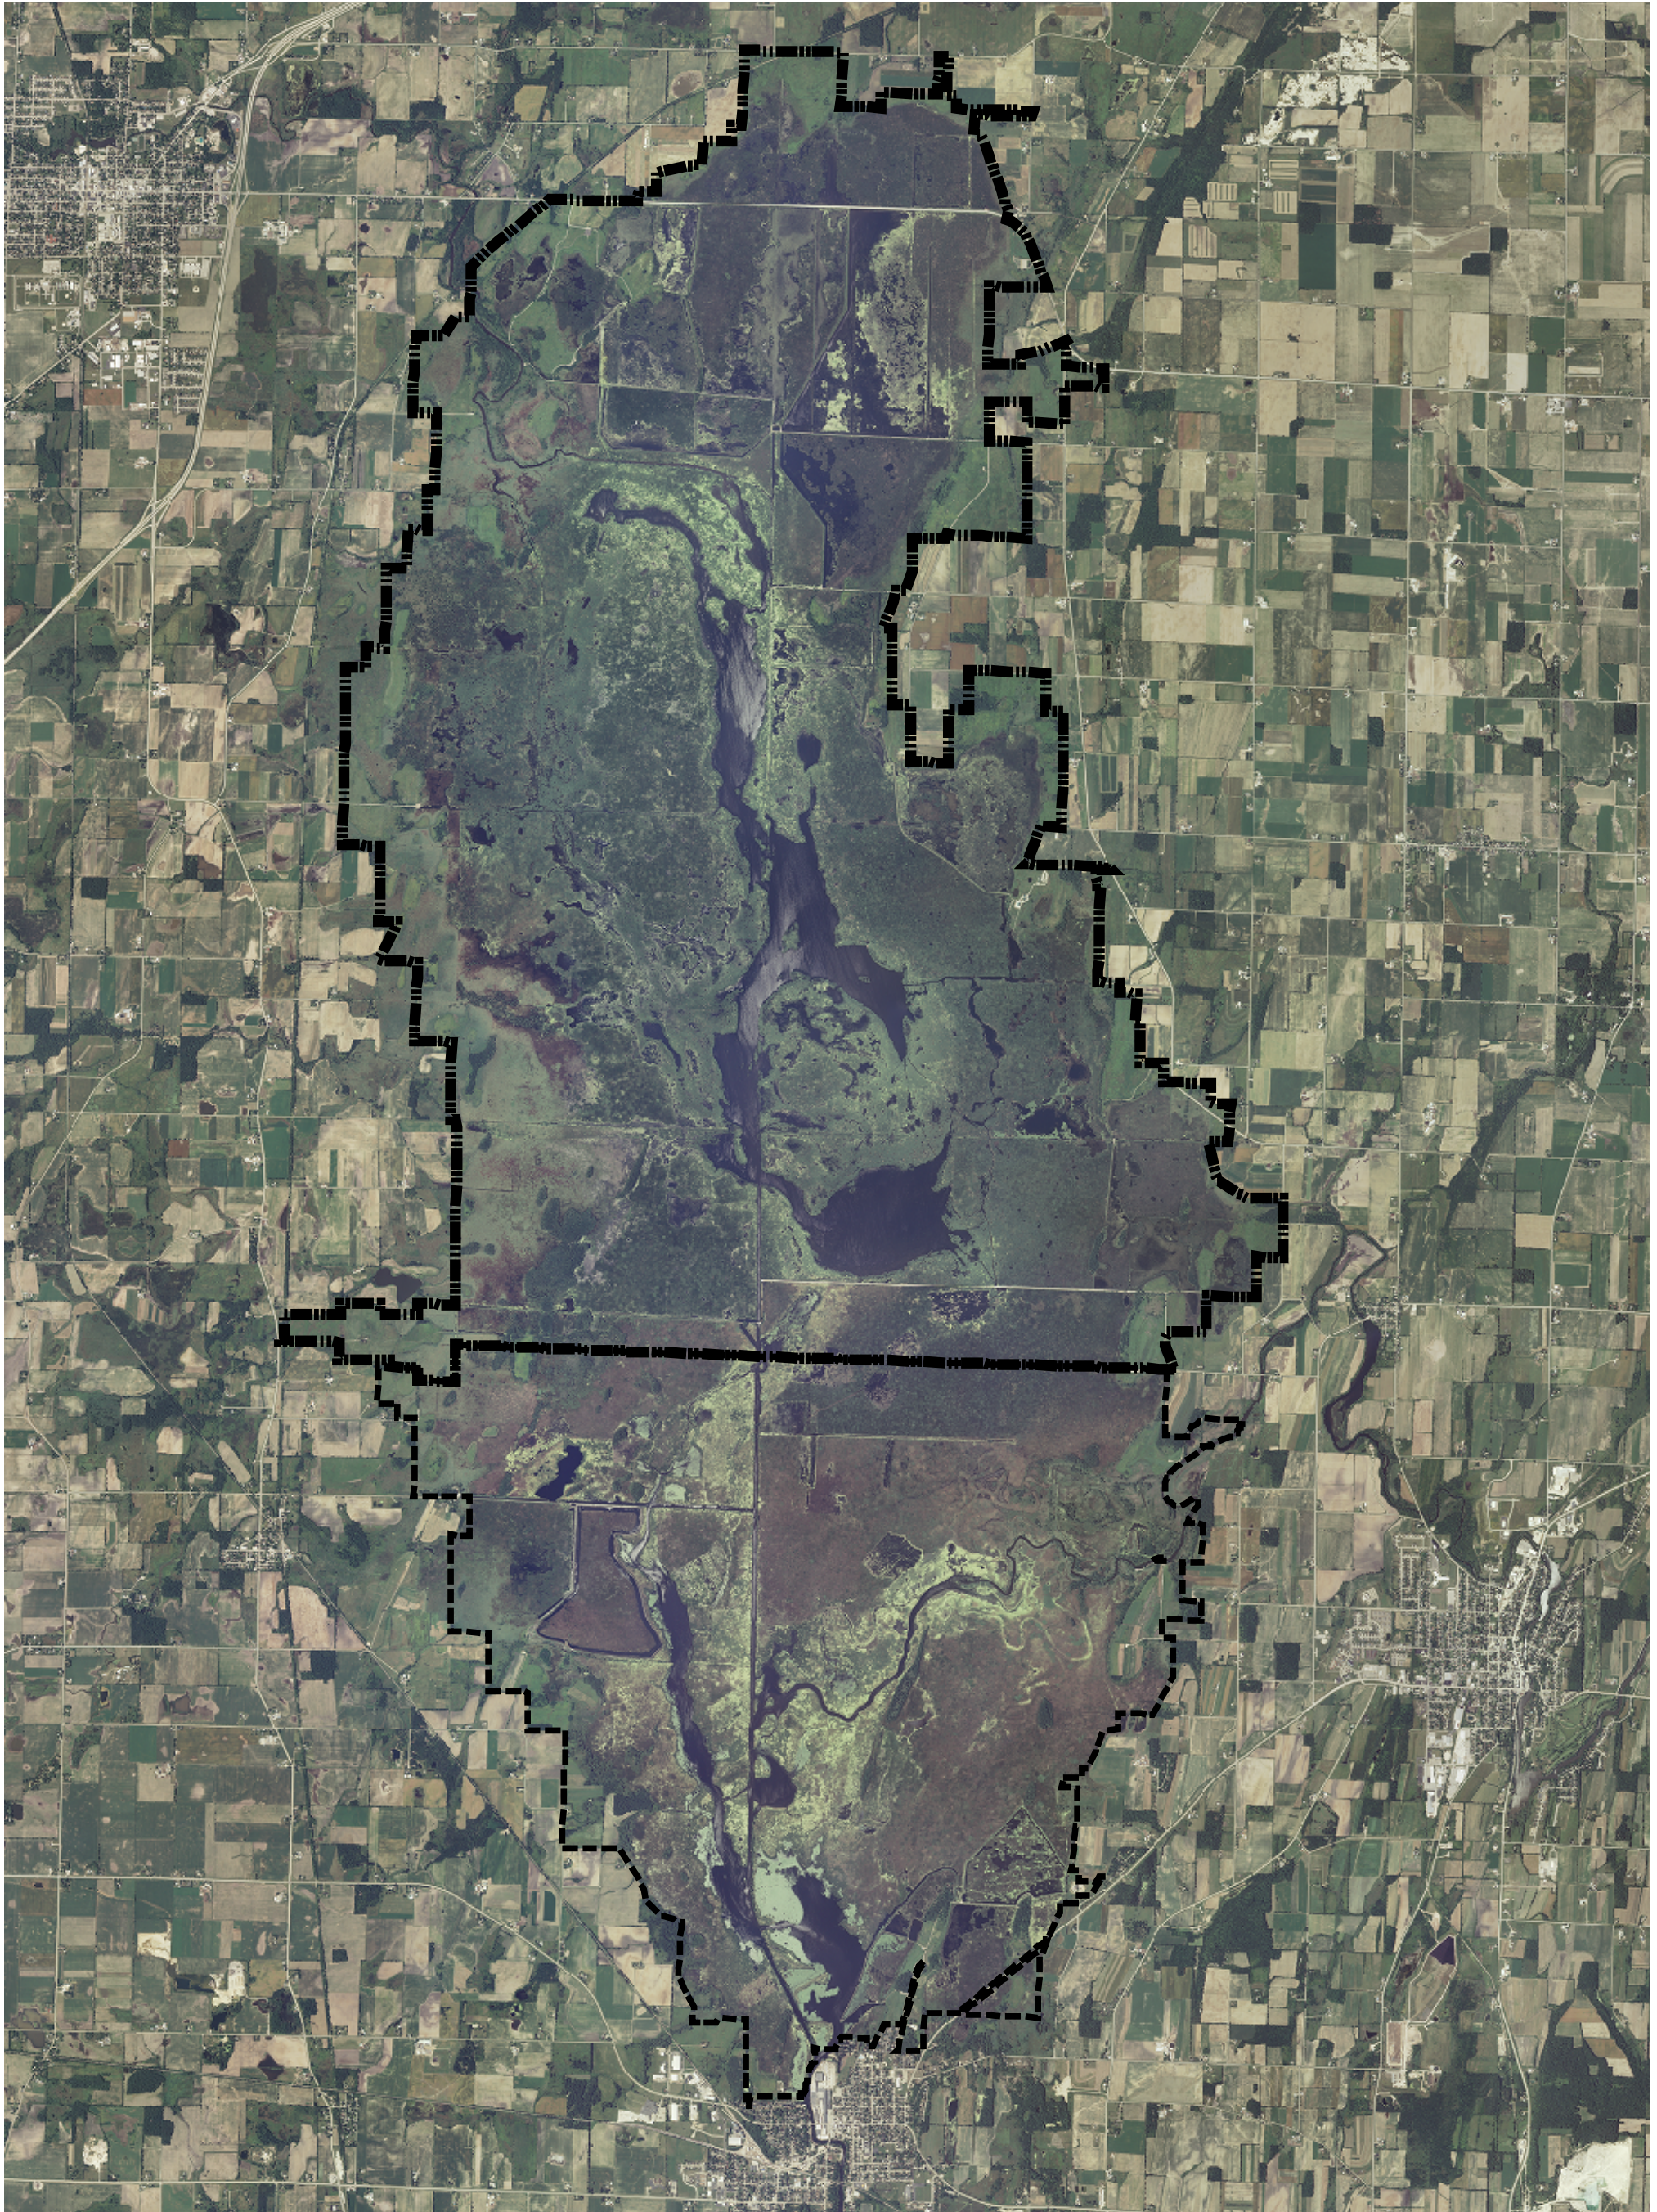

Horicon Marsh Ramsar Site

Dodge and Fond du Lac Counties, Wisconsin

Produced by Wendy Woyczik
Mayville, Wisconsin
December 3, 2010
Background: 2008 Dodge County Naip
NAD 1983 UTM Zone 16N for Federal
NAD 1983 HARN TM for State
88 38' W Long 43 32' N Lat

Horicon National Wildlife Refuge

Horicon Marsh State Wildlife Area

0 0.5 1 2 3 Miles