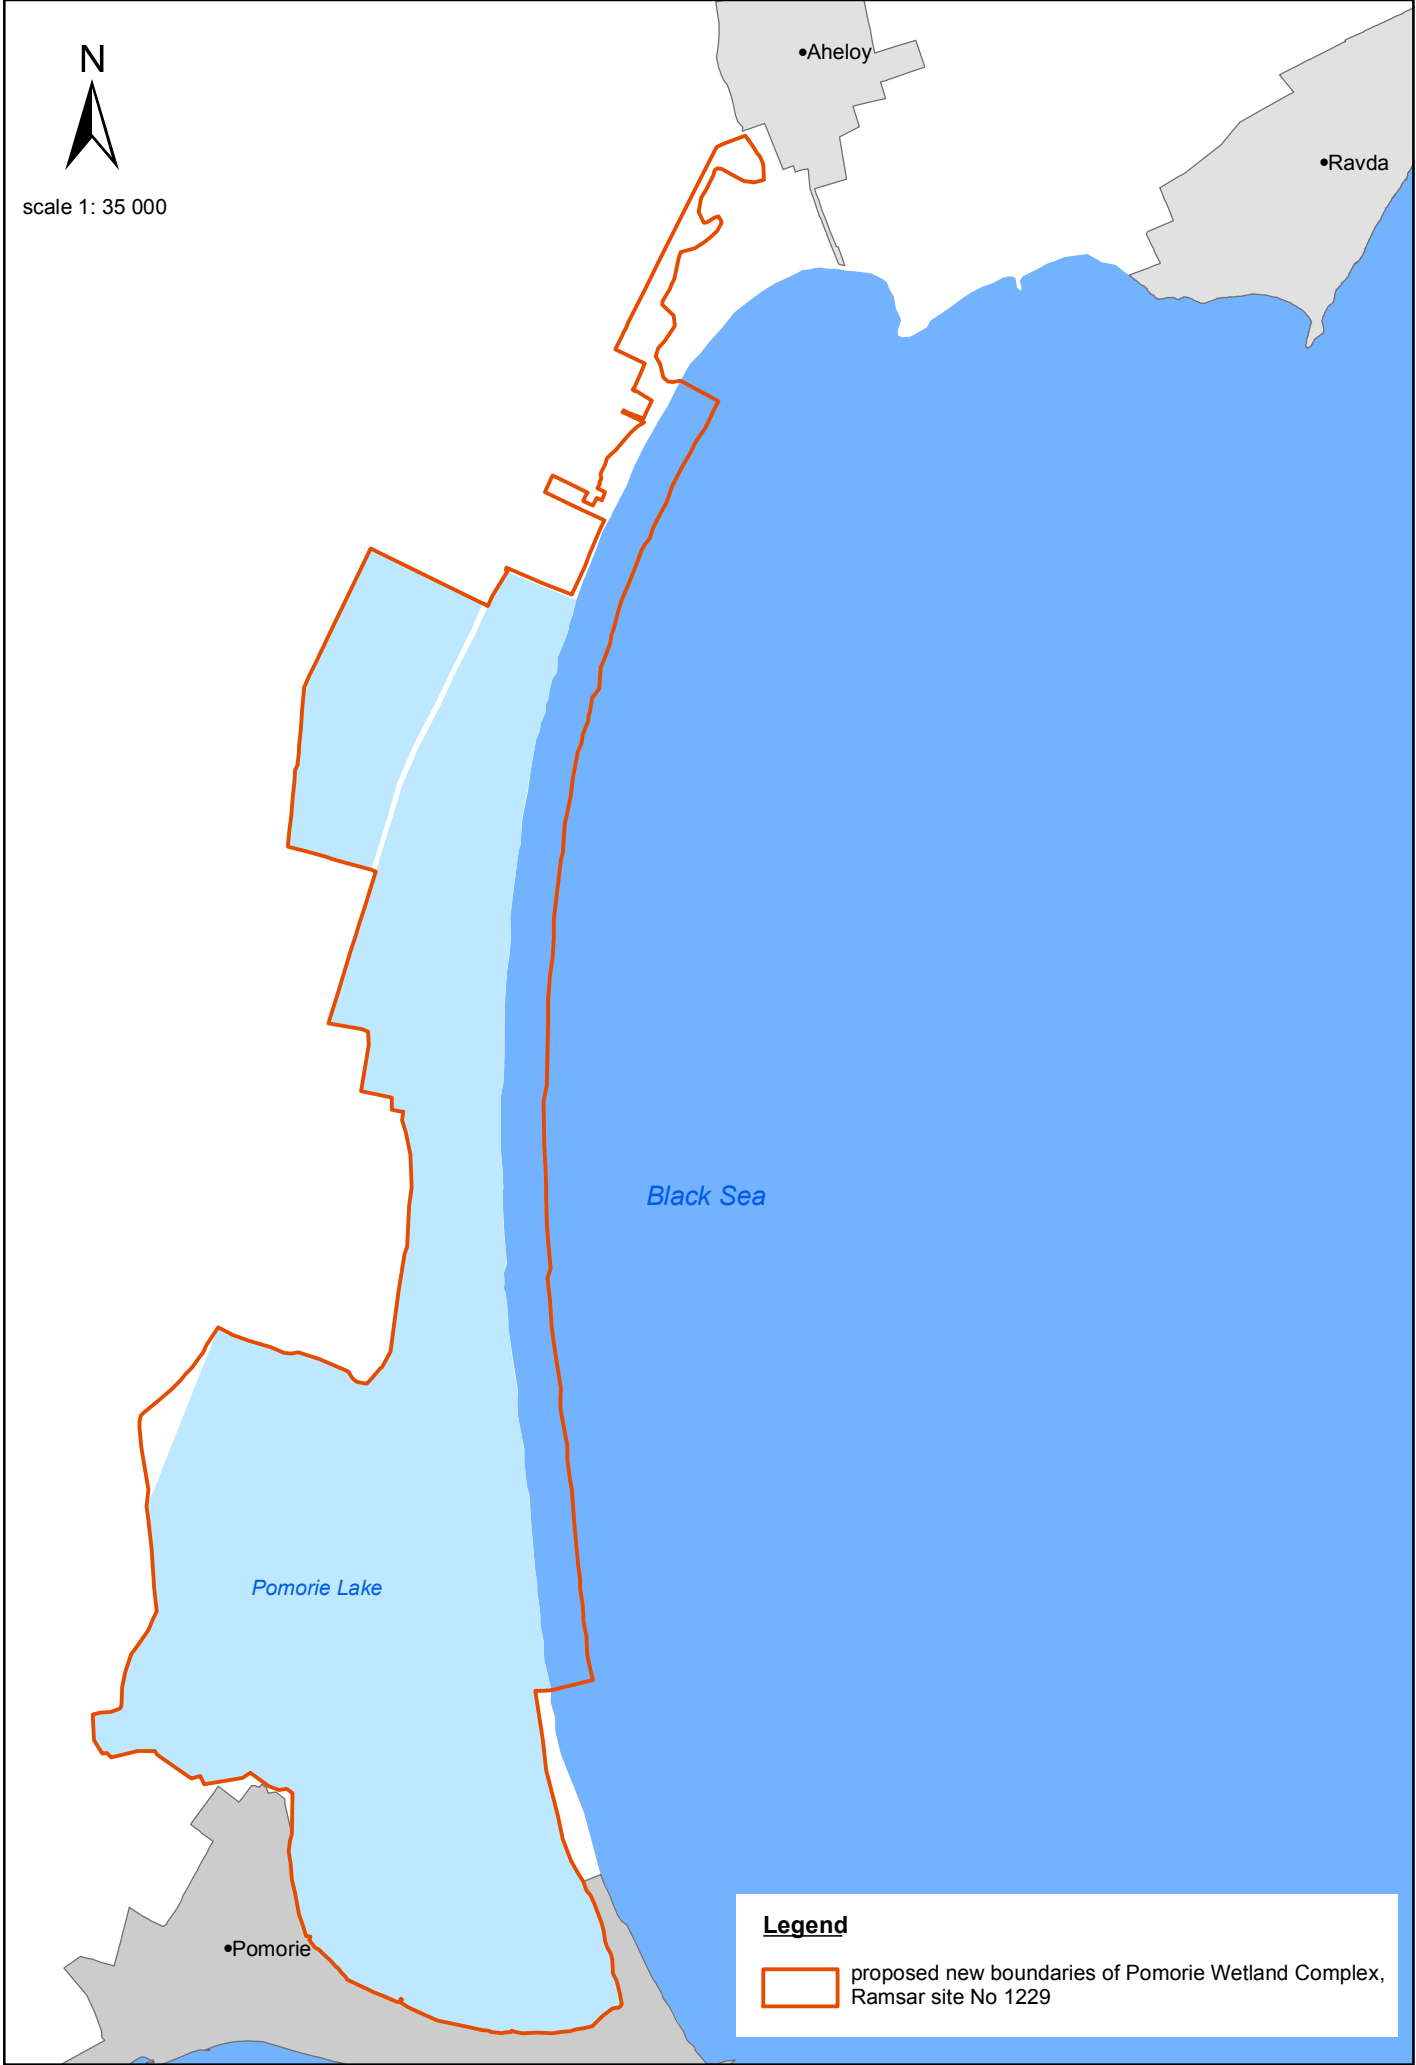

scale 1: 35 000

Legend

 proposed new boundaries of Pomorie Wetland Complex, Ramsar site No 1229