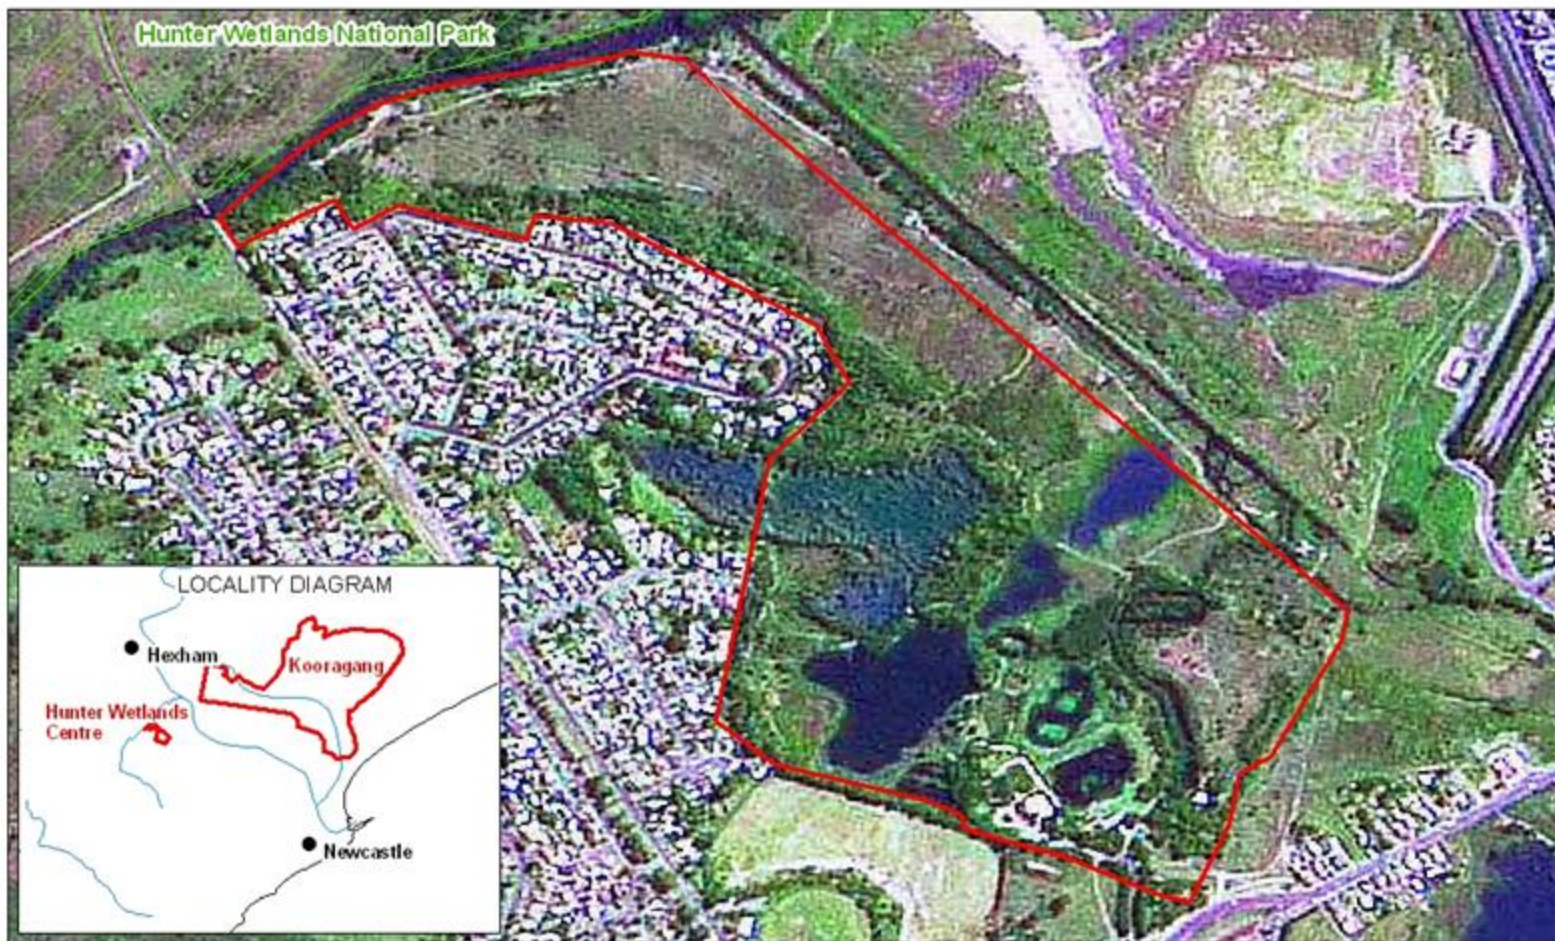

Hunter Wetlands National Park

LOCALITY DIAGRAM

0 50 100 150 200 250
Metres

LEGEND

HUNTER ESTUARY WETLANDS RAMSAR SITE
THE HUNTER WETLANDS CENTRE AUSTRALIA

Environment,
Climate Change
& Water

Map projection: GCS GDA 1994
Datum: D GDA 1994
Background image: Spot5_2005_Z56