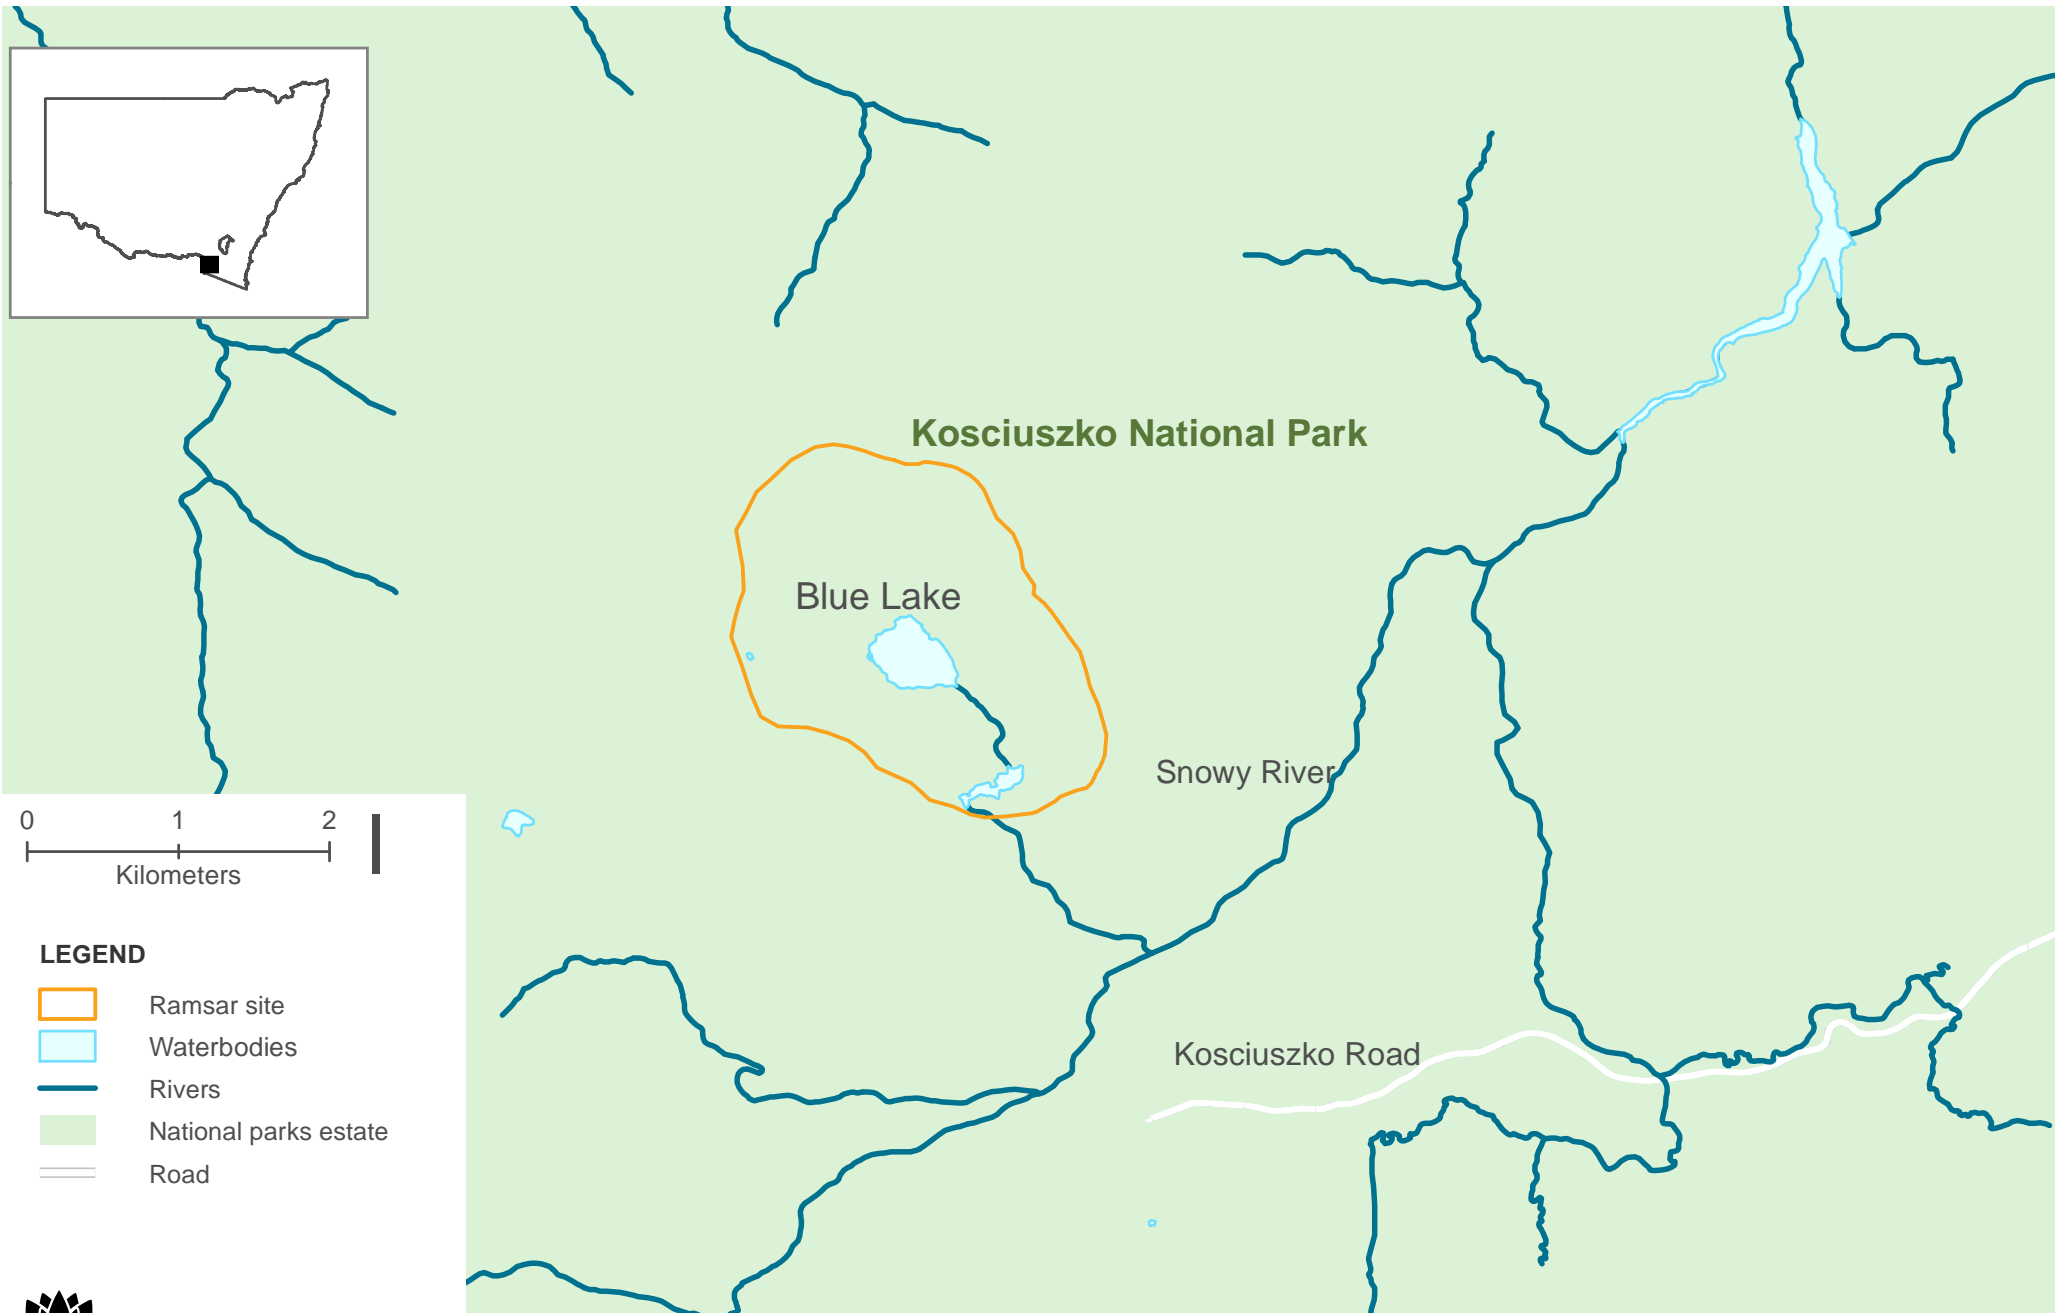

# Blue Lake Ramsar Site

148°16'30"E

148°21'0"E

36°22'30"S

36°22'30"S

## LEGEND

- Ramsar site
- Waterbodies
- Rivers
- National parks estate
- Road

148°21'0"E