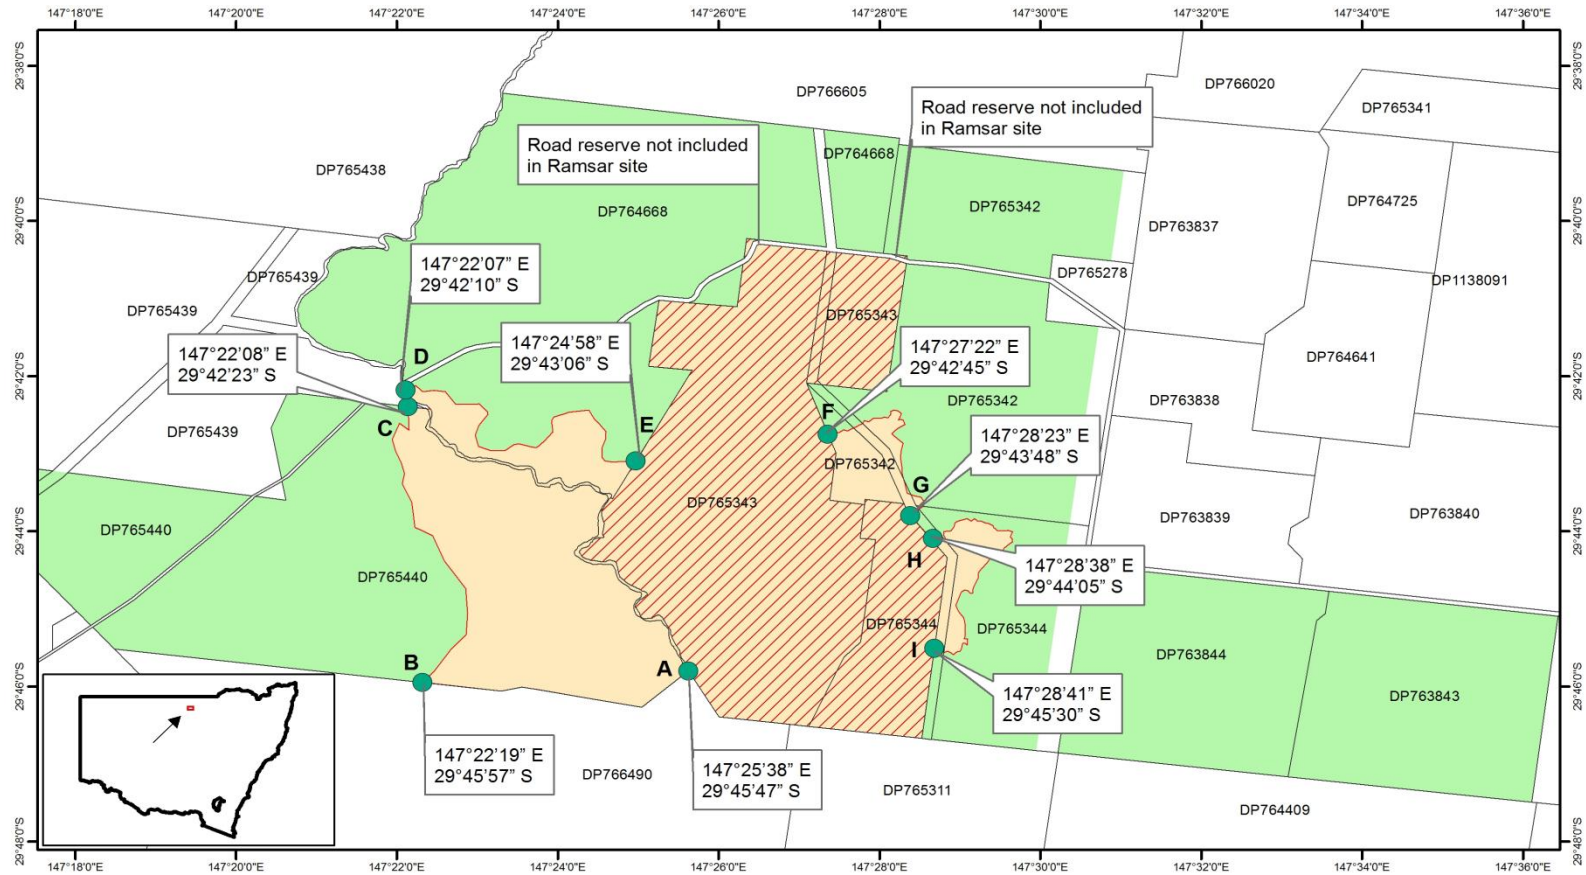

Appendix 1: Narran Lake Nature Reserve Ramsar site – boundary description map

Legend

- 1999 Ramsar Boundary
- 2015 Ramsar Boundary
- Nature Reserve

Narran Lakes Nature Reserve Ramsar Site - Boundary Description Map

Map prepared October 2015

Datum/Projection: GCS GDA 1994