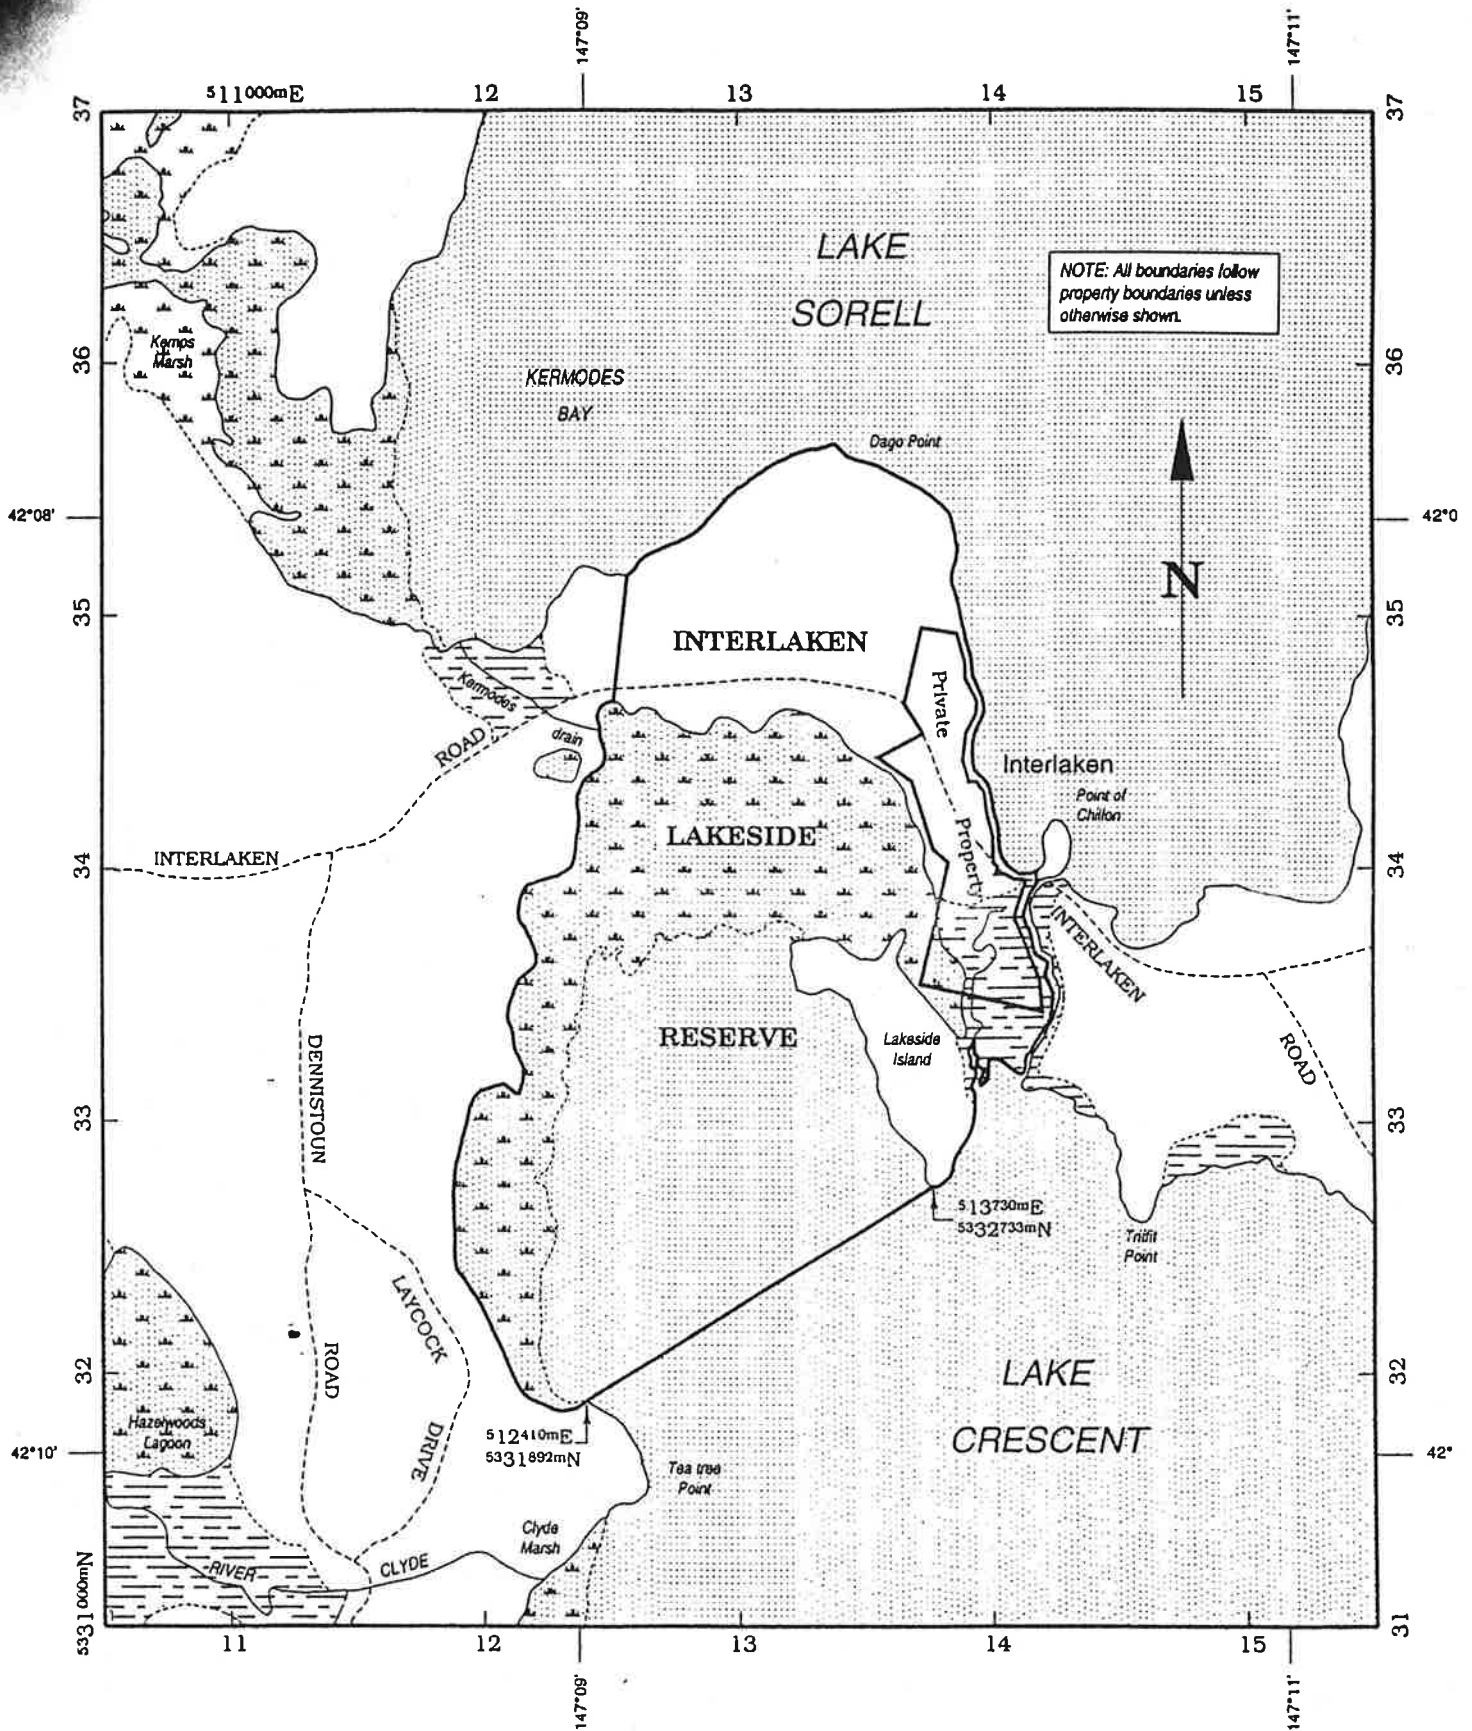

# 11. INTERLAKEN LAKESIDE RESERVE

## LAND DISTRICT OF CUMBERLAND

AREA = 520ha

0 0.5 1.0 1.5 2.0 2.5 3km

SCALE 1 : 30000